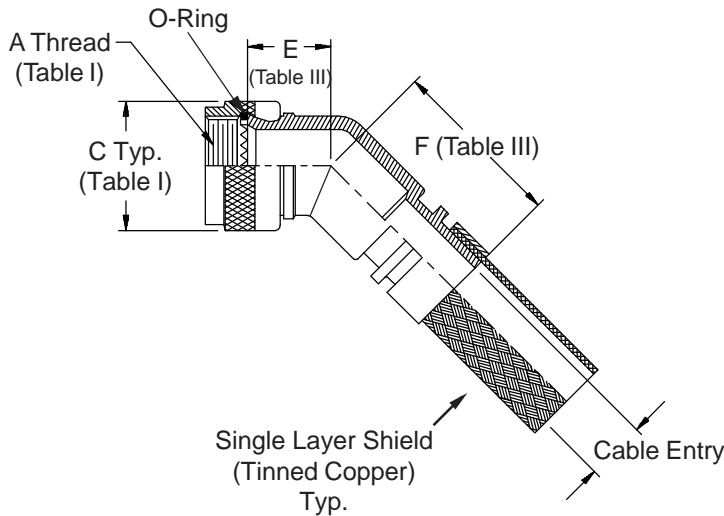

**CONNECTOR  
 DESIGNATORS  
 A-F-H-L-S  
 ROTATABLE  
 COUPLING**

**STYLE 2**  
 (45° & 90°  
 See Note 5)

**-445** Now Available with the "NESTOR"

**Glenair's Non-Detent, Spring-Loaded, Self-Locking Coupling.**  
 Add "-445" to Specify This AS85049 Style "N" Coupling Interface.