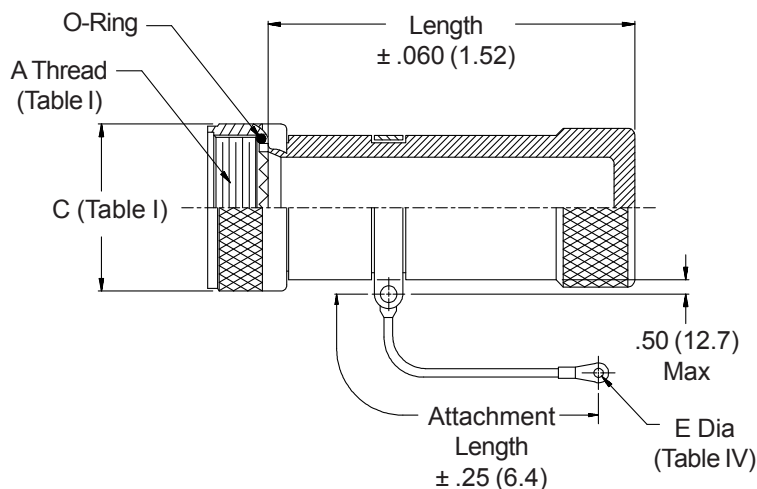

**CONNECTOR
DESIGNATORS**
A-F-G
H-J-L-S
**ROTATABLE
COUPLING**

**TABLE IV: END FITTING**

Symbol	E Dia.
A	.140 (3.6)
B	.167 (4.2)
C	.182 (4.6)
D	.191 (4.9)
E	.125 (3.2)
F	.218 (5.5)

TABLE III: ATTACHMENT OPTIONS

Symbol	Attachment
C	No attachment, body strap only
D	Bead chain, cres, passivate, with terminal
E	Link chain, cres, passivate, with reverse link
F	Wire rope, nylon jacket, with terminal
G	Nylon rope, with terminal
H	Wire rope, fluoropolymer jacket, with terminal
N	Attachment omitted
R	Wire rope, PVC jacket, with terminal
S	#8 Sash chain, cres, passivate
U	Wire rope, polyurethane jacket, with terminal

1. Metric dimensions (mm) are indicated in parentheses.
2. O-Ring not supplied with Connector Designators A and G.
3. Custom engraving available, consult factory.

**See inside back cover
fold-out or pages 13 and
14 for unabridged
Tables I and II.**