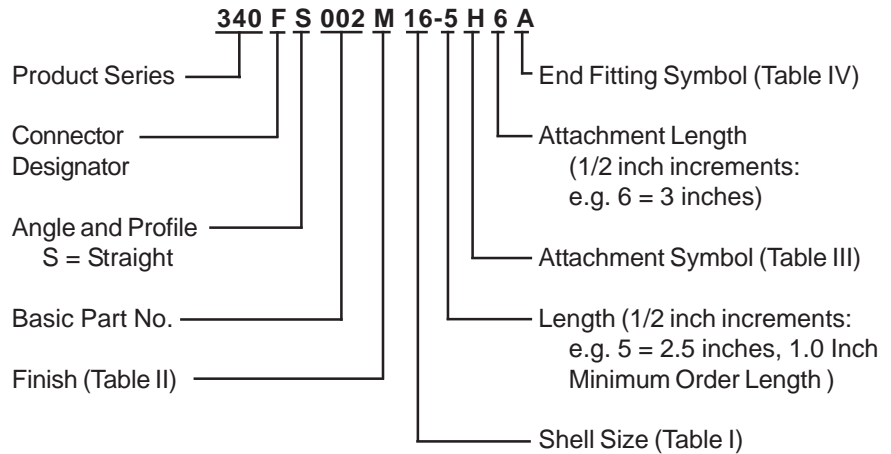

# 340-002 O-Ring Sealed Shorting Cap Backshell Direct Coupling

## CONNECTOR DESIGNATORS **A-B\*-C-D-E-F** **G-H-J-K-L-S** \* Conn. Desig. B See Note 3 **DIRECT COUPLING**

**See inside back cover  
fold-out or pages 13 and  
14 for unabridged  
Tables I and II.**

Symbol	E Dia.
A	.140 (3.6)
B	.167 (4.2)
C	.182 (4.6)
D	.191 (4.9)
E	.125 (3.2)
F	.218 (5.5)

1. Metric dimensions (mm) are indicated in parentheses.
2. Custom engraving available, consult factory.
3. When using Connector Designator B refer to pages 18 and 19 for part number development.