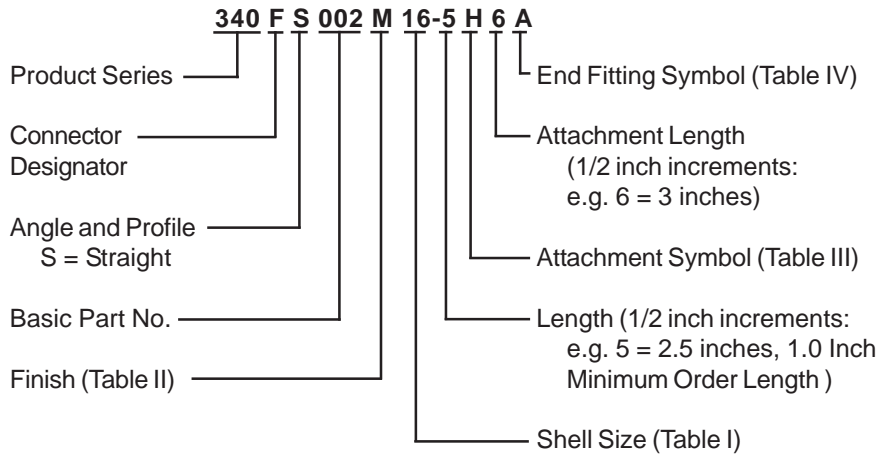

340-002 O-Ring Sealed Shorting Cap Backshell Direct Coupling

CONNECTOR DESIGNATORS **A-B*-C-D-E-F** **G-H-J-K-L-S** * Conn. Desig. B See Note 3 **DIRECT COUPLING**

**See inside back cover
fold-out or pages 13 and
14 for unabridged
Tables I and II.**

Symbol	E Dia.
A	.140 (3.6)
B	.167 (4.2)
C	.182 (4.6)
D	.191 (4.9)
E	.125 (3.2)
F	.218 (5.5)

Symbol	Attachment
C	No attachment, body strap only
D	Bead chain, cres, passivate, with terminal
E	Link chain, cres, passivate, with reverse link
F	Wire rope, nylon jacket, with terminal
G	Nylon rope, with terminal
H	Wire rope, teflon jacket, with terminal
N	Attachment omitted
R	Wire rope, PVC jacket, with terminal
S	#8 Sash chain, cres, passivate
U	Wire rope, polyurethane jacket, with terminal

1. Metric dimensions (mm) are indicated in parentheses.
2. Custom engraving available, consult factory.
3. When using Connector Designator B refer to pages 18 and 19 for part number development.

X-ON Electronics