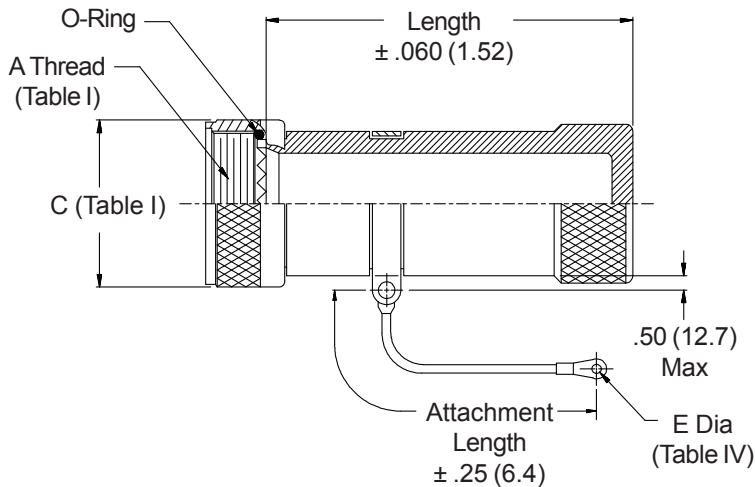

340-001 O-Ring Sealed Shorting Cap Backshell Rotatable Coupling

CONNECTOR DESIGNATORS **A-F-G** **H-J-L-S** ROTATABLE COUPLING

TABLE IV: END FITTING

Symbol	E Dia.
A	.140 (3.6)
B	.167 (4.2)
C	.182 (4.6)
D	.191 (4.9)
E	.125 (3.2)
F	.218 (5.5)

TABLE III: ATTACHMENT OPTIONS

Symbol	Attachment
C	No attachment, body strap only
D	Bead chain, cres, passivate, with terminal
E	Link chain, cres, passivate, with reverse link
F	Wire rope, nylon jacket, with terminal
G	Nylon rope, with terminal
H	Wire rope, fluoropolymer jacket, with terminal
N	Attachment omitted
R	Wire rope, PVC jacket, with terminal
S	#8 Sash chain, cres, passivate
U	Wire rope, polyurethane jacket, with terminal

1. Metric dimensions (mm) are indicated in parentheses.
2. O-Ring not supplied with Connector Designators A and G.
3. Custom engraving available, consult factory.

**See inside back cover
fold-out or pages 13 and
14 for unabridged
Tables I and II.**