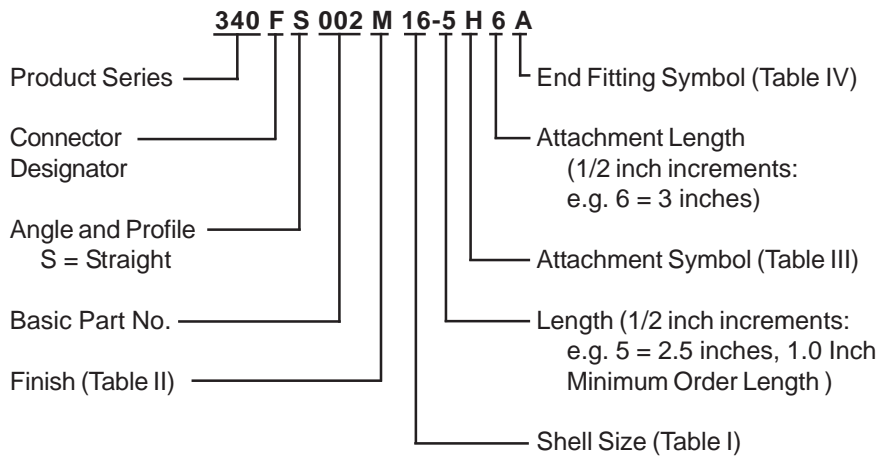

340-002 O-Ring Sealed Shorting Cap Backshell Direct Coupling

CONNECTOR DESIGNATORS **A-B*-C-D-E-F** **G-H-J-K-L-S** * Conn. Desig. B See Note 3 **DIRECT COUPLING**

**See inside back cover
fold-out or pages 13 and
14 for unabridged
Tables I and II.**

Symbol	E Dia.
A	.140 (3.6)
B	.167 (4.2)
C	.182 (4.6)
D	.191 (4.9)
E	.125 (3.2)
F	.218 (5.5)

Symbol	Attachment
C	No attachment, body strap only
D	Bead chain, cres, passivate, with terminal
E	Link chain, cres, passivate, with reverse link
F	Wire rope, nylon jacket, with terminal
G	Nylon rope, with terminal
H	Wire rope, teflon jacket, with terminal
N	Attachment omitted
R	Wire rope, PVC jacket, with terminal
S	#8 Sash chain, cres, passivate
U	Wire rope, polyurethane jacket, with terminal

1. Metric dimensions (mm) are indicated in parentheses.
2. Custom engraving available, consult factory.
3. When using Connector Designator B refer to pages 18 and 19 for part number development.

X-ON Electronics