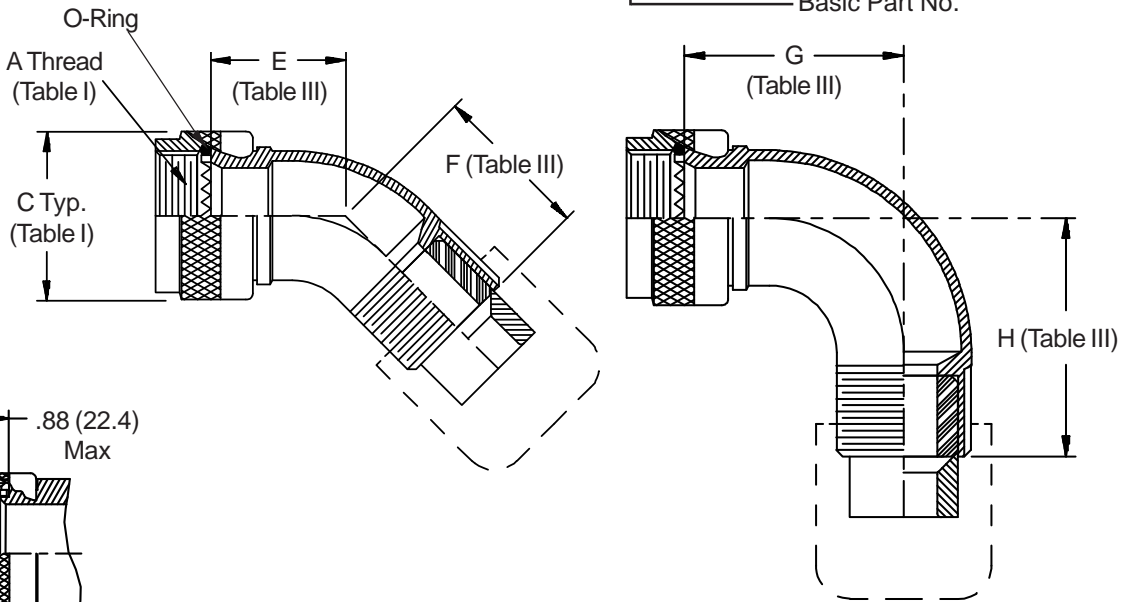

**CONNECTOR  
 DESIGNATORS  
 A-F-H-L-S  
 ROTATABLE  
 COUPLING**

**STYLE 2**  
 (45° & 90°  
 See Note 1)

**STYLE H**  
 Heavy Duty  
 (Table X)

**STYLE A**  
 Medium Duty  
 (Table XI)

**STYLE M**  
 Medium Duty  
 (Table XI)

**STYLE D**  
 Medium Duty  
 (Table XI)