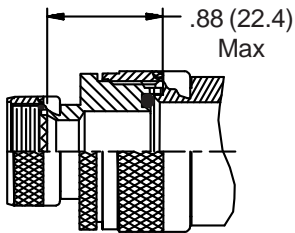

**CONNECTOR  
 DESIGNATORS  
 A-F-H-L-S  
 ROTATABLE  
 COUPLING**

**STYLE 2**  
 (45° & 90°  
 See Note 1)

**STYLE H**  
 Heavy Duty  
 (Table X)

**STYLE A**  
 Medium Duty  
 (Table XI)

**STYLE M**  
 Medium Duty  
 (Table XI)

**STYLE D**  
 Medium Duty  
 (Table XI)