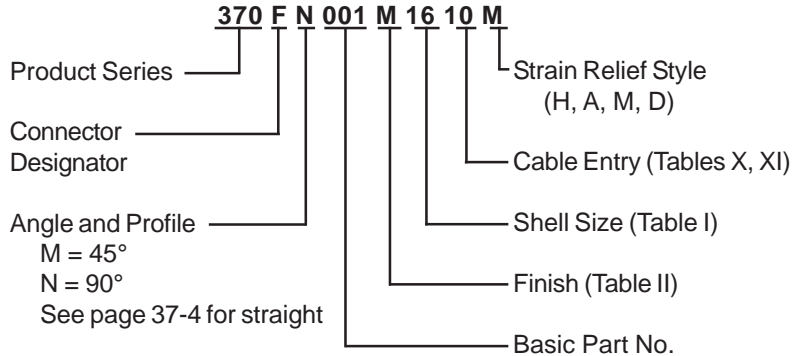

**CONNECTOR  
 DESIGNATORS  
 A-F-H-L-S  
 ROTATABLE  
 COUPLING**

**STYLE 2**  
 (45° & 90°  
 See Note 1)

**STYLE H**  
 Heavy Duty  
 (Table X)

**STYLE A**  
 Medium Duty  
 (Table XI)

**STYLE M**  
 Medium Duty  
 (Table XI)

**STYLE D**  
 Medium Duty  
 (Table XI)