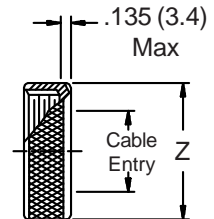

**CONNECTOR  
 DESIGNATORS  
 A-F-H-L-S  
 ROTATABLE  
 COUPLING**

**STYLE 2**  
 (45° & 90°  
 See Note 1)

**STYLE H**  
 Heavy Duty  
 (Table X)

**STYLE A**  
 Medium Duty  
 (Table XI)

**STYLE M**  
 Medium Duty  
 (Table XI)

**STYLE D**  
 Medium Duty  
 (Table XI)