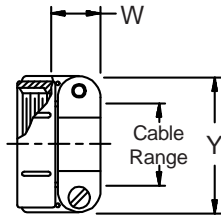

**CONNECTOR  
 DESIGNATORS  
 A-F-H-L-S  
 ROTATABLE  
 COUPLING**

**STYLE 2**  
 (45° & 90°  
 See Note 1)

**STYLE H**  
 Heavy Duty  
 (Table X)

**STYLE A**  
 Medium Duty  
 (Table XI)

**STYLE M**  
 Medium Duty  
 (Table XI)