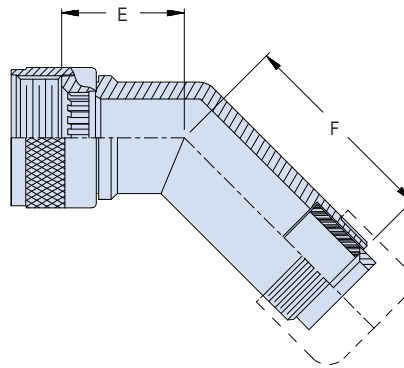

## 370-007 Cable Sealing Backshell with Rotatable Coupling for 28840 Type Connectors

How To Order									
<b>Sample Part Number</b>	<b>370</b>	<b>G</b>	<b>S</b>	<b>007</b>	<b>M</b>	<b>17</b>	<b>03</b>	<b>D</b>	<b>1.5</b>
<b>Series/Basic Part No.</b>	370 - low Profile								
<b>Connector Designator</b>	G = 28840								
<b>Angular Function</b>	J = 90° H = 45° S = Straight								
<b>Basic Part No.</b>	007								
<b>Finish</b>	See Material and Finish Table								
<b>Shell Size</b>	15, 17, 19								
<b>Dash No.</b>	See Dash Number Table								
<b>Strain Relief Style</b>	D = Nut								
<b>Length</b>	1/2 inch increments (e.g. 6 = 3 inches); Straight only								

MIL-DTL-28840 Type

**Straight (S)**

**45° (H)**

**90° (J)**

### STRAIN RELIEF STYLE D

Dimensions						
Shell Size	A Thread	C Typ.	E Max	F Max	G Max	H Max
15	M22 X 1 -- 6H	1.07 (27.2)	.645 (16.4)	2.359 (59.9)	.700 (17.8)	2.369 (60.2)
17	M25 X 1 -- 6H	1.21 (30.7)	.738 (18.7)	2.469 (62.7)	.885 (22.5)	2.459 (62.5)
19	M28 X 1 -- 6H	1.36 (34.5)	.926 (23.5)	2.659 (67.5)	.975 (24.8)	2.629 (66.8)