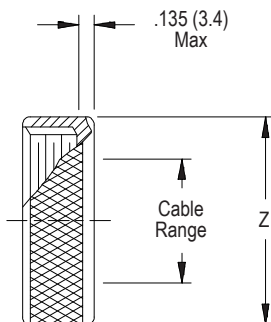

## 370-007 Cable Sealing Backshell with Rotatable Coupling for 28840 Type Connectors

How To Order									
<b>Sample Part Number</b>	<b>370</b>	<b>G</b>	<b>S</b>	<b>007</b>	<b>M</b>	<b>17</b>	<b>03</b>	<b>D</b>	<b>1.5</b>
<b>Series/Basic Part No.</b>	370 - low Profile								
<b>Connector Designator</b>	G = 28840								
<b>Angular Function</b>	J = 90° H = 45° S = Straight								
<b>Basic Part No.</b>	007								
<b>Finish</b>	See Material and Finish Table								
<b>Shell Size</b>	15, 17, 19								
<b>Dash No.</b>	See Dash Number Table								
<b>Strain Relief Style</b>	D = Nut								
<b>Length</b>	1/2 inch increments (e.g. 6 = 3 inches); Straight only								

MIL-DTL-28840 Type

**Straight (S)**

**45° (H)**

**90° (J)**

### STRAIN RELIEF STYLE D

Dimensions						
Shell Size	A Thread	C Typ.	E Max	F Max	G Max	H Max
15	M22 X 1 -- 6H	1.07 (27.2)	.645 (16.4)	2.359 (59.9)	.700 (17.8)	2.369 (60.2)
17	M25 X 1 -- 6H	1.21 (30.7)	.738 (18.7)	2.469 (62.7)	.885 (22.5)	2.459 (62.5)
19	M28 X 1 -- 6H	1.36 (34.5)	.926 (23.5)	2.659 (67.5)	.975 (24.8)	2.629 (66.8)