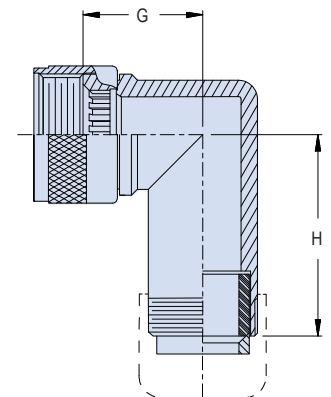

## 370-007 Cable Sealing Backshell with Rotatable Coupling for 28840 Type Connectors

How To Order									
<b>Sample Part Number</b>	<b>370</b>	<b>G</b>	<b>S</b>	<b>007</b>	<b>M</b>	<b>17</b>	<b>03</b>	<b>D</b>	<b>1.5</b>
<b>Series/Basic Part No.</b>	370 - low Profile								
<b>Connector Designator</b>	G = 28840								
<b>Angular Function</b>	J = 90° H = 45° S = Straight								
<b>Basic Part No.</b>	007								
<b>Finish</b>	See Material and Finish Table								
<b>Shell Size</b>	15, 17, 19								
<b>Dash No.</b>	See Dash Number Table								
<b>Strain Relief Style</b>	D = Nut								
<b>Length</b>	1/2 inch increments (e.g. 6 = 3 inches); Straight only								

MIL-DTL-28840 Type

**Straight (S)**

**45° (H)**

**90° (J)**

### STRAIN RELIEF STYLE D

Dimensions						
Shell Size	A Thread	C Typ.	E Max	F Max	G Max	H Max
15	M22 X 1 -- 6H	1.07 (27.2)	.645 (16.4)	2.359 (59.9)	.700 (17.8)	2.369 (60.2)
17	M25 X 1 -- 6H	1.21 (30.7)	.738 (18.7)	2.469 (62.7)	.885 (22.5)	2.459 (62.5)
19	M28 X 1 -- 6H	1.36 (34.5)	.926 (23.5)	2.659 (67.5)	.975 (24.8)	2.629 (66.8)