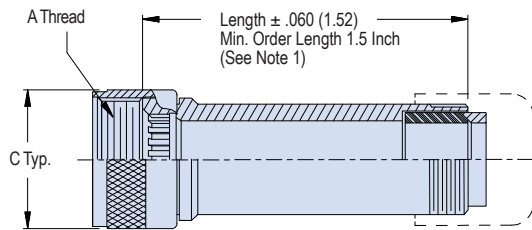

## 370-007 Cable Sealing Backshell with Rotatable Coupling for 28840 Type Connectors

How To Order									
<b>Sample Part Number</b>	<b>370</b>	<b>G</b>	<b>S</b>	<b>007</b>	<b>M</b>	<b>17</b>	<b>03</b>	<b>D</b>	<b>1.5</b>
<b>Series/Basic Part No.</b>	370 - low Profile								
<b>Connector Designator</b>	G = 28840								
<b>Angular Function</b>	J = 90° H = 45° S = Straight								
<b>Basic Part No.</b>	007								
<b>Finish</b>	See Material and Finish Table								
<b>Shell Size</b>	15, 17, 19								
<b>Dash No.</b>	See Dash Number Table								
<b>Strain Relief Style</b>	D = Nut								
<b>Length</b>	1/2 inch increments (e.g. 6 = 3 inches); Straight only								

MIL-DTL-28840 Type

**Straight (S)**

**45° (H)**

**90° (J)**

### STRAIN RELIEF STYLE D

Dimensions						
Shell Size	A Thread	C Typ.	E Max	F Max	G Max	H Max
15	M22 X 1 -- 6H	1.07 (27.2)	.645 (16.4)	2.359 (59.9)	.700 (17.8)	2.369 (60.2)
17	M25 X 1 -- 6H	1.21 (30.7)	.738 (18.7)	2.469 (62.7)	.885 (22.5)	2.459 (62.5)
19	M28 X 1 -- 6H	1.36 (34.5)	.926 (23.5)	2.659 (67.5)	.975 (24.8)	2.629 (66.8)