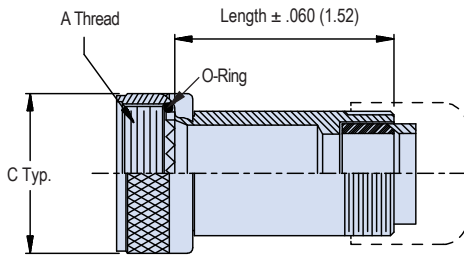

RJ45 AND USB 2.0

Contacts, Tools, and Accessories

370-001 Cable Sealing Backshell with Rotatable Coupling for 38999 Series III Type Connectors

How To Order									
Sample Part Number	370	H	S	001	M	17	03	D	1.5
Series/Basic Part No.	370 - low Profile								
Connector Designator	H = 38999								
Angular Function	A = 90° B = 45° S = Straight								
Basic Part No.	001								
Finish	See Material and Finish Table								
Shell Size	15, 17, 19								
Dash No.	See Dash Number Table								
Strain Relief Style	D = Nut								
Length	1/2 inch increments (e.g. 6 = 3 inches); Straight only Minimum Order Length 1.5 Inch (See Note 1)								

MIL-DTL-38999 Type

Straight (S)

45° (B)

90° (A)

STRAIN RELIEF STYLE D

Dimensions						
Shell Size	A Thread	C Typ.	E Max	F Max	G Max	H Max
15	M22 X 1 -- 6H	1.07 (27.2)	.645 (16.4)	2.359 (59.9)	.700 (17.8)	2.369 (60.2)
17	M25 X 1 -- 6H	1.21 (30.7)	.738 (18.7)	2.469 (62.7)	.885 (22.5)	2.459 (62.5)
19	M28 X 1 -- 6H	1.36 (34.5)	.926 (23.5)	2.659 (67.5)	.975 (24.8)	2.629 (66.8)

Materials and Finishes ¹	
NF	Aluminum/Cadmium, olive drab
ME	Aluminum/Electroless nickel
MT	Aluminum/ Nickel PTFE
ZR	Aluminum/ Black zinc-nickel

Dash Number			
Dash No.	Z Max	Cable Range	
		Min	Max
03	.630 (16.0)	.156 (4.0)	.250 (6.4)
04	.755 (19.2)	.188 (4.8)	.312 (7.9)
06	.942 (23.9)	.281 (7.1)	.438 (11.1)