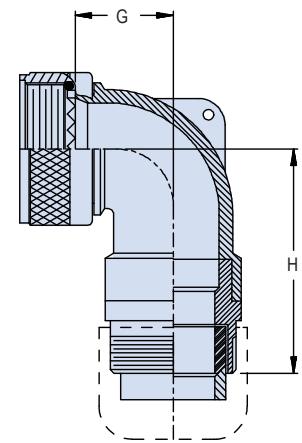

RJ45 AND USB 2.0

Contacts, Tools, and Accessories

370-001 Cable Sealing Backshell with Rotatable Coupling for 38999 Series III Type Connectors

How To Order									
Sample Part Number	370	H	S	001	M	17	03	D	1.5
Series/Basic Part No.	370 - low Profile								
Connector Designator	H = 38999								
Angular Function	A = 90° B = 45° S = Straight								
Basic Part No.	001								
Finish	See Material and Finish Table								
Shell Size	15, 17, 19								
Dash No.	See Dash Number Table								
Strain Relief Style	D = Nut								
Length	1/2 inch increments (e.g. 6 = 3 inches); Straight only Minimum Order Length 1.5 Inch (See Note 1)								

MIL-DTL-38999 Type

Straight (S)

45° (B)

90° (A)

STRAIN RELIEF STYLE D

Dimensions						
Shell Size	A Thread	C Typ.	E Max	F Max	G Max	H Max
15	M22 X 1 -- 6H	1.07 (27.2)	.645 (16.4)	2.359 (59.9)	.700 (17.8)	2.369 (60.2)
17	M25 X 1 -- 6H	1.21 (30.7)	.738 (18.7)	2.469 (62.7)	.885 (22.5)	2.459 (62.5)
19	M28 X 1 -- 6H	1.36 (34.5)	.926 (23.5)	2.659 (67.5)	.975 (24.8)	2.629 (66.8)

Materials and Finishes ¹	
NF	Aluminum/Cadmium, olive drab
ME	Aluminum/Electroless nickel
MT	Aluminum/ Nickel PTFE
ZR	Aluminum/ Black zinc-nickel

Dash Number			
Dash No.	Z Max	Cable Range	
		Min	Max
03	.630 (16.0)	.156 (4.0)	.250 (6.4)
04	.755 (19.2)	.188 (4.8)	.312 (7.9)
06	.942 (23.9)	.281 (7.1)	.438 (11.1)