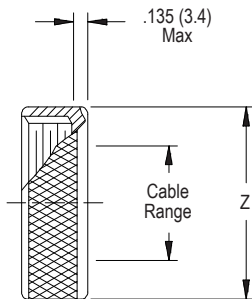

RJ45 AND USB 2.0

Contacts, Tools, and Accessories

370-001 Cable Sealing Backshell with Rotatable Coupling for 38999 Series III Type Connectors

How To Order									
Sample Part Number	370	H	S	001	M	17	03	D	1.5
Series/Basic Part No.	370 - low Profile								
Connector Designator	H = 38999								
Angular Function	A = 90° B = 45° S = Straight								
Basic Part No.	001								
Finish	See Material and Finish Table								
Shell Size	15, 17, 19								
Dash No.	See Dash Number Table								
Strain Relief Style	D = Nut								
Length	1/2 inch increments (e.g. 6 = 3 inches); Straight only Minimum Order Length 1.5 Inch (See Note 1)								

MIL-DTL-38999 Type

Straight (S)

45° (B)

90° (A)

STRAIN RELIEF STYLE D

Dimensions						
Shell Size	A Thread	C Typ.	E Max	F Max	G Max	H Max
15	M22 X 1 -- 6H	1.07 (27.2)	.645 (16.4)	2.359 (59.9)	.700 (17.8)	2.369 (60.2)
17	M25 X 1 -- 6H	1.21 (30.7)	.738 (18.7)	2.469 (62.7)	.885 (22.5)	2.459 (62.5)
19	M28 X 1 -- 6H	1.36 (34.5)	.926 (23.5)	2.659 (67.5)	.975 (24.8)	2.629 (66.8)

Materials and Finishes ¹	
NF	Aluminum/Cadmium, olive drab
ME	Aluminum/Electroless nickel
MT	Aluminum/ Nickel PTFE
ZR	Aluminum/ Black zinc-nickel

Dash Number			
Dash No.	Z Max	Cable Range	
		Min	Max
03	.630 (16.0)	.156 (4.0)	.250 (6.4)
04	.755 (19.2)	.188 (4.8)	.312 (7.9)
06	.942 (23.9)	.281 (7.1)	.438 (11.1)