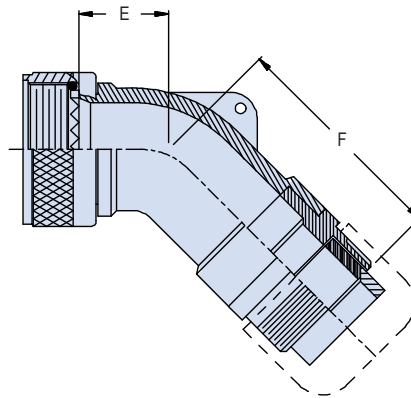

RJ45 AND USB 2.0

Contacts, Tools, and Accessories

370-001 Cable Sealing Backshell with Rotatable Coupling for 38999 Series III Type Connectors

How To Order									
Sample Part Number	370	H	S	001	M	17	03	D	1.5
Series/Basic Part No.	370 - low Profile								
Connector Designator	H = 38999								
Angular Function	A = 90° B = 45° S = Straight								
Basic Part No.	001								
Finish	See Material and Finish Table								
Shell Size	15, 17, 19								
Dash No.	See Dash Number Table								
Strain Relief Style	D = Nut								
Length	1/2 inch increments (e.g. 6 = 3 inches); Straight only Minimum Order Length 1.5 Inch (See Note 1)								

MIL-DTL-38999 Type

Straight (S)

45° (B)

90° (A)

STRAIN RELIEF STYLE D

Dimensions						
Shell Size	A Thread	C Typ.	E Max	F Max	G Max	H Max
15	M22 X 1 -- 6H	1.07 (27.2)	.645 (16.4)	2.359 (59.9)	.700 (17.8)	2.369 (60.2)
17	M25 X 1 -- 6H	1.21 (30.7)	.738 (18.7)	2.469 (62.7)	.885 (22.5)	2.459 (62.5)
19	M28 X 1 -- 6H	1.36 (34.5)	.926 (23.5)	2.659 (67.5)	.975 (24.8)	2.629 (66.8)

Materials and Finishes ¹	
NF	Aluminum/Cadmium, olive drab
ME	Aluminum/Electroless nickel
MT	Aluminum/ Nickel PTFE
ZR	Aluminum/ Black zinc-nickel

Dash Number			
Dash No.	Z Max	Cable Range	
		Min	Max
03	.630 (16.0)	.156 (4.0)	.250 (6.4)
04	.755 (19.2)	.188 (4.8)	.312 (7.9)
06	.942 (23.9)	.281 (7.1)	.438 (11.1)