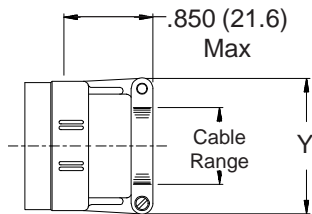

**CONNECTOR  
 DESIGNATORS**  
**A-F-H-L-S**  
**ROTATABLE  
 COUPLING**

**TYPE C OVERALL  
 SHIELD TERMINATION**

**STYLE 2  
 (STRAIGHT  
 See Note 1)**

**STYLE 2  
 (45° & 90°  
 See Note 1)**

**STYLE M  
 Medium Duty - Dash No. 01-04  
 (Table X)**

**STYLE M  
 Medium Duty - Dash No. 10-28  
 (Table X)**

**STYLE D  
 Medium Duty  
 (Table X)**