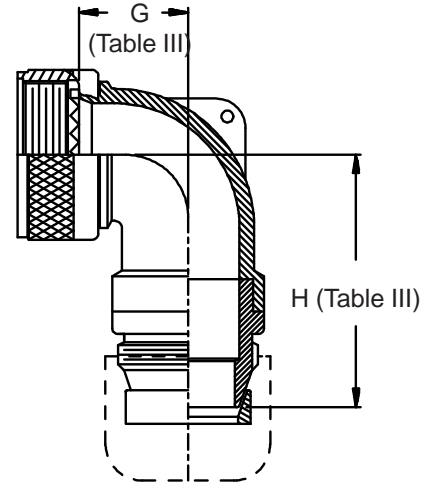

**CONNECTOR  
 DESIGNATORS**  
**A-F-H-L-S**  
**ROTATABLE  
 COUPLING**

**TYPE C OVERALL  
 SHIELD TERMINATION**

**STYLE 2  
 (STRAIGHT  
 See Note 1)**

**STYLE 2  
 (45° & 90°  
 See Note 1)**

**STYLE M  
 Medium Duty - Dash No. 01-04  
 (Table X)**

**STYLE M  
 Medium Duty - Dash No. 10-28  
 (Table X)**

**STYLE D  
 Medium Duty  
 (Table X)**