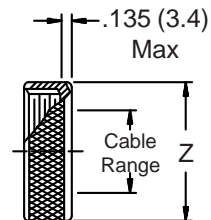

**CONNECTOR  
 DESIGNATORS**  
**A-F-H-L-S**  
**ROTATABLE  
 COUPLING**

**TYPE C OVERALL  
 SHIELD TERMINATION**

**STYLE 2  
 (STRAIGHT  
 See Note 1)**

**STYLE 2  
 (45° & 90°  
 See Note 1)**

**STYLE M  
 Medium Duty - Dash No. 01-04  
 (Table X)**

**STYLE M  
 Medium Duty - Dash No. 10-28  
 (Table X)**

**STYLE D  
 Medium Duty  
 (Table X)**