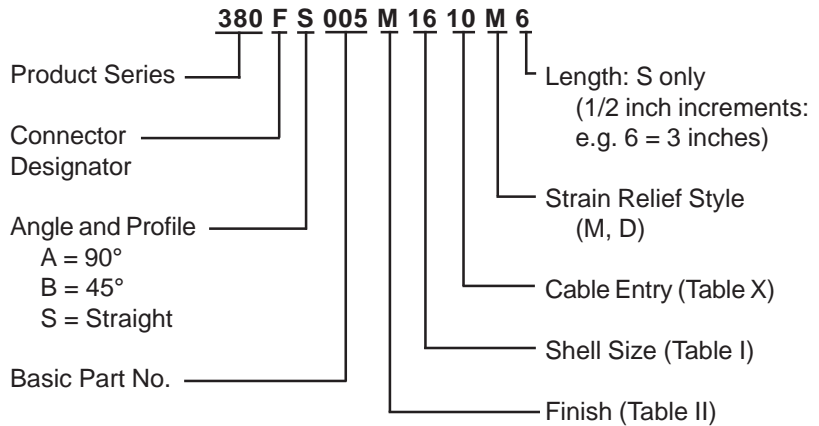

**CONNECTOR  
 DESIGNATORS**  
**A-F-H-L-S**  
**ROTATABLE  
 COUPLING**

**TYPE C OVERALL  
 SHIELD TERMINATION**

**STYLE 2  
 (STRAIGHT  
 See Note 1)**

**STYLE 2  
 (45° & 90°  
 See Note 1)**

**STYLE M  
 Medium Duty - Dash No. 01-04  
 (Table X)**

**STYLE M  
 Medium Duty - Dash No. 10-28  
 (Table X)**

**STYLE D  
 Medium Duty  
 (Table X)**