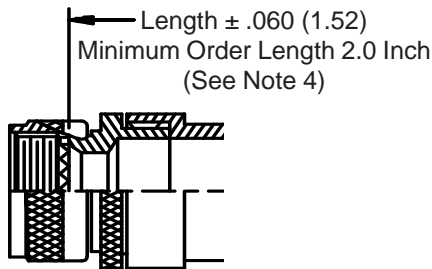

**CONNECTOR  
 DESIGNATORS**  
**A-F-H-L-S**  
**ROTATABLE  
 COUPLING**

**TYPE C OVERALL  
 SHIELD TERMINATION**

**STYLE 2  
 (STRAIGHT  
 See Note 1)**

**STYLE 2  
 (45° & 90°  
 See Note 1)**

**STYLE M  
 Medium Duty - Dash No. 01-04  
 (Table X)**

**STYLE M  
 Medium Duty - Dash No. 10-28  
 (Table X)**

**STYLE D  
 Medium Duty  
 (Table X)**