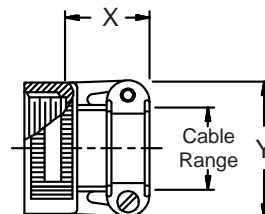

**CONNECTOR  
 DESIGNATORS**  
**A-F-H-L-S**  
**ROTATABLE  
 COUPLING**

**TYPE C OVERALL  
 SHIELD TERMINATION**

**STYLE 2  
 (STRAIGHT  
 See Note 1)**

**STYLE 2  
 (45° & 90°  
 See Note 1)**

**STYLE M  
 Medium Duty - Dash No. 01-04  
 (Table X)**

**STYLE M  
 Medium Duty - Dash No. 10-28  
 (Table X)**

**STYLE D  
 Medium Duty  
 (Table X)**