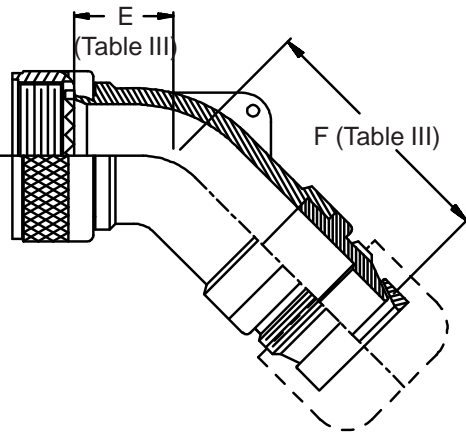

**CONNECTOR  
 DESIGNATORS**  
**A-F-H-L-S**  
**ROTATABLE  
 COUPLING**

**TYPE C OVERALL  
 SHIELD TERMINATION**

**STYLE 2  
 (STRAIGHT  
 See Note 1)**

**STYLE 2  
 (45° & 90°  
 See Note 1)**

**STYLE M  
 Medium Duty - Dash No. 01-04  
 (Table X)**

**STYLE M  
 Medium Duty - Dash No. 10-28  
 (Table X)**

**STYLE D  
 Medium Duty  
 (Table X)**