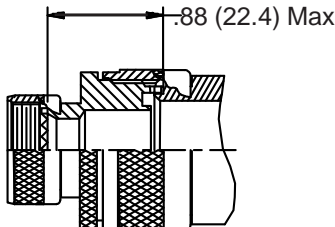

**CONNECTOR  
 DESIGNATORS**  
**A-F-H-L-S**  
**ROTATABLE  
 COUPLING**

**TYPE C OVERALL  
 SHIELD TERMINATION**

**STYLE 2  
 (STRAIGHT  
 See Note 1)**

**STYLE 2  
 (45° & 90°  
 See Note 1)**

**STYLE M  
 Medium Duty - Dash No. 01-04  
 (Table X)**

**STYLE M  
 Medium Duty - Dash No. 10-28  
 (Table X)**

**STYLE D  
 Medium Duty  
 (Table X)**