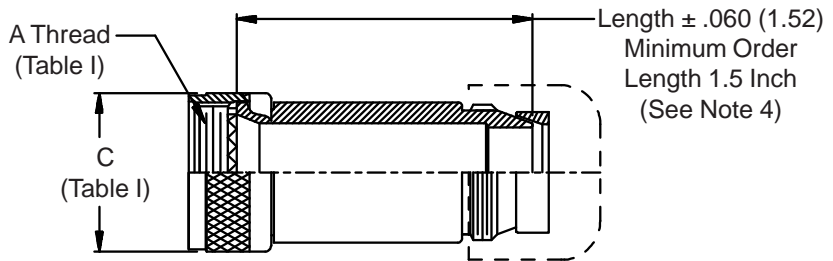

**CONNECTOR  
 DESIGNATORS**  
**A-F-H-L-S**  
**ROTATABLE  
 COUPLING**

**TYPE C OVERALL  
 SHIELD TERMINATION**

**STYLE 2  
 (STRAIGHT  
 See Note 1)**

**STYLE 2  
 (45° & 90°  
 See Note 1)**

**STYLE M  
 Medium Duty - Dash No. 01-04  
 (Table X)**

**STYLE M  
 Medium Duty - Dash No. 10-28  
 (Table X)**

**STYLE D  
 Medium Duty  
 (Table X)**