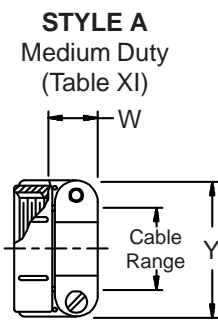

380-001
EMI/RFI Non-Environmental Backshell
with Strain Relief
Type A - Rotatable Coupling - Low Profile

CONNECTOR DESIGNATOR
A-F-H-L-S
ROTATABLE COUPLING
TYPE A OVERALL SHIELD TERMINATION

STYLE 2 (STRAIGHT)
 See Note 1)

STYLE 2 (45° & 90°)
 See Note 1)

X-ON Electronics

Largest Supplier of Electrical and Electronic Components

Click to view similar products for [Circular MIL Spec Backshells](#) category:

Click to view products by [Glenair](#) manufacturer: