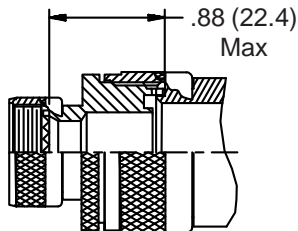

380-001
EMI/RFI Non-Environmental Backshell
with Strain Relief
Type A - Rotatable Coupling - Low Profile

CONNECTOR DESIGNATOR
A-F-H-L-S
ROTATABLE COUPLING
TYPE A OVERALL SHIELD TERMINATION

STYLE 2 (STRAIGHT)
 See Note 1)

STYLE 2 (45° & 90°)
 See Note 1)

X-ON Electronics

Largest Supplier of Electrical and Electronic Components

Click to view similar products for [Circular MIL Spec Backshells](#) category:

Click to view products by [Glenair](#) manufacturer: