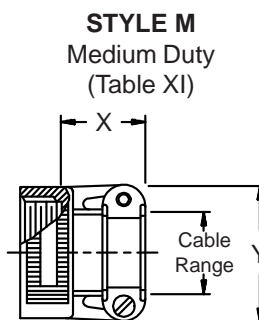

380-001
EMI/RFI Non-Environmental Backshell
with Strain Relief
Type A - Rotatable Coupling - Low Profile

CONNECTOR DESIGNATOR
A-F-H-L-S
ROTATABLE COUPLING
TYPE A OVERALL SHIELD TERMINATION

STYLE 2 (STRAIGHT)
 See Note 1)

STYLE 2 (45° & 90°)
 See Note 1)

X-ON Electronics

Largest Supplier of Electrical and Electronic Components

Click to view similar products for [Circular MIL Spec Backshells](#) category:

Click to view products by [Glenair](#) manufacturer: