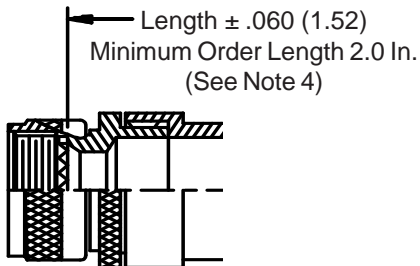

380-001
EMI/RFI Non-Environmental Backshell
with Strain Relief
Type A - Rotatable Coupling - Low Profile

CONNECTOR DESIGNATOR
A-F-H-L-S
ROTATABLE COUPLING
TYPE A OVERALL SHIELD TERMINATION

STYLE 2 (STRAIGHT)
 See Note 1)

STYLE 2 (45° & 90°)
 See Note 1)

X-ON Electronics

Largest Supplier of Electrical and Electronic Components

Click to view similar products for [Circular MIL Spec Backshells](#) category:

Click to view products by [Glenair](#) manufacturer: