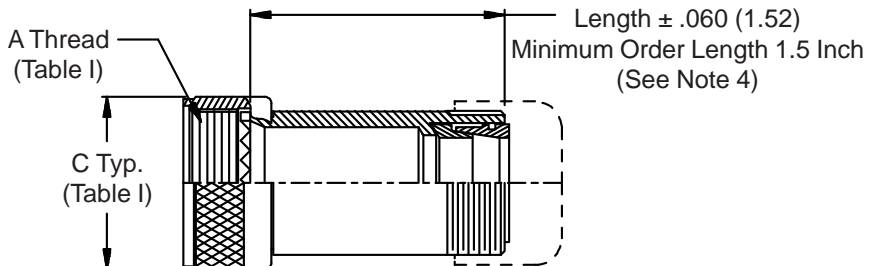

380-001
EMI/RFI Non-Environmental Backshell
with Strain Relief
Type A - Rotatable Coupling - Low Profile

CONNECTOR DESIGNATOR
A-F-H-L-S
ROTATABLE COUPLING
TYPE A OVERALL SHIELD TERMINATION

STYLE 2 (STRAIGHT)
 See Note 1)

STYLE 2 (45° & 90°)
 See Note 1)

X-ON Electronics

Largest Supplier of Electrical and Electronic Components

Click to view similar products for [Circular MIL Spec Backshells](#) category:

Click to view products by [Glenair](#) manufacturer: