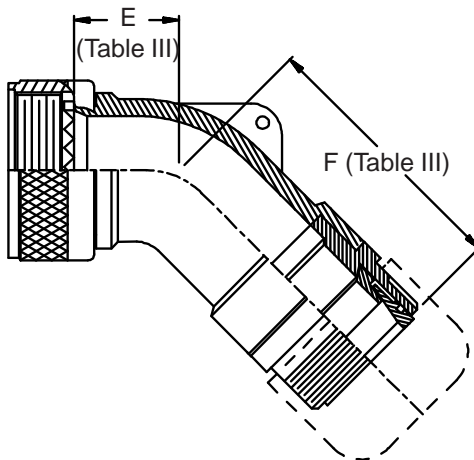

380-001
EMI/RFI Non-Environmental Backshell
with Strain Relief
Type A - Rotatable Coupling - Low Profile

CONNECTOR DESIGNATOR
A-F-H-L-S
ROTATABLE COUPLING
TYPE A OVERALL SHIELD TERMINATION

STYLE 2 (STRAIGHT)
 See Note 1)

STYLE 2 (45° & 90°)
 See Note 1)

X-ON Electronics

Largest Supplier of Electrical and Electronic Components

Click to view similar products for [Circular MIL Spec Backshells](#) category:

Click to view products by [Glenair](#) manufacturer: