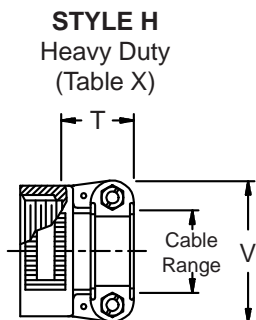

380-001
EMI/RFI Non-Environmental Backshell
with Strain Relief
Type A - Rotatable Coupling - Low Profile

CONNECTOR DESIGNATOR
A-F-H-L-S
ROTATABLE COUPLING
TYPE A OVERALL SHIELD TERMINATION

STYLE 2 (STRAIGHT)
 See Note 1)

STYLE 2 (45° & 90°)
 See Note 1)

X-ON Electronics

Largest Supplier of Electrical and Electronic Components

Click to view similar products for [Circular MIL Spec Backshells](#) category:

Click to view products by [Glenair](#) manufacturer: