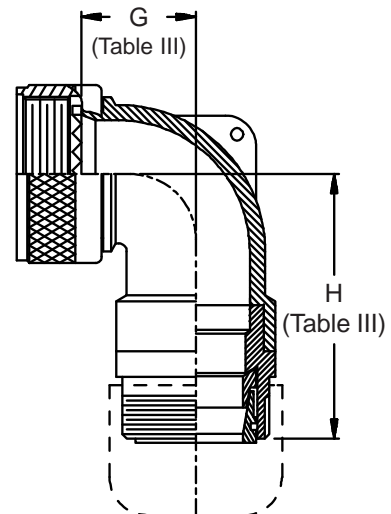

380-001
EMI/RFI Non-Environmental Backshell
with Strain Relief
Type A - Rotatable Coupling - Low Profile

CONNECTOR DESIGNATOR
A-F-H-L-S
ROTATABLE COUPLING
TYPE A OVERALL SHIELD TERMINATION

STYLE 2 (STRAIGHT)
 See Note 1)

STYLE 2 (45° & 90°)
 See Note 1)

X-ON Electronics

Largest Supplier of Electrical and Electronic Components

Click to view similar products for [Circular MIL Spec Backshells](#) category:

Click to view products by [Glenair](#) manufacturer: