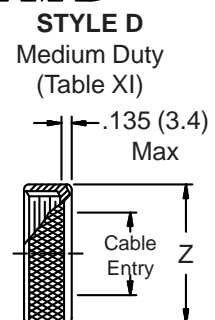

380-001
EMI/RFI Non-Environmental Backshell
with Strain Relief
Type A - Rotatable Coupling - Low Profile

CONNECTOR DESIGNATOR
A-F-H-L-S
ROTATABLE COUPLING
TYPE A OVERALL SHIELD TERMINATION

STYLE 2 (STRAIGHT)
 See Note 1)

STYLE 2 (45° & 90°)
 See Note 1)

X-ON Electronics

Largest Supplier of Electrical and Electronic Components

Click to view similar products for [Circular MIL Spec Backshells](#) category:

Click to view products by [Glenair](#) manufacturer: