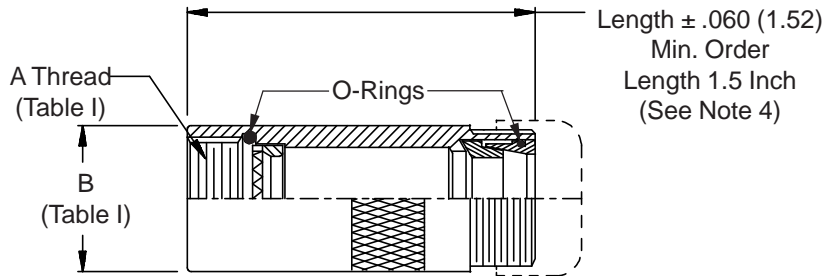

**CONNECTOR
 DESIGNATORS
 A-B*-C-D-E-F
 G-H-J-K-L-S**

* Conn. Desig. B See Note 6
DIRECT COUPLING

**TYPE A OVERALL
 SHIELD TERMINATION**

**STYLE 2
 (STRAIGHT
 See Note 1)**

**STYLE C
 Medium Duty
 (Table X)**