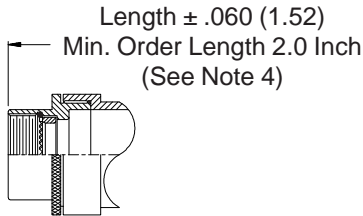

**CONNECTOR
 DESIGNATORS
 A-B*-C-D-E-F
 G-H-J-K-L-S**

* Conn. Desig. B See Note 6
DIRECT COUPLING

**TYPE A OVERALL
 SHIELD TERMINATION**

**STYLE 2
 (STRAIGHT
 See Note 1)**

**STYLE C
 Medium Duty
 (Table X)**