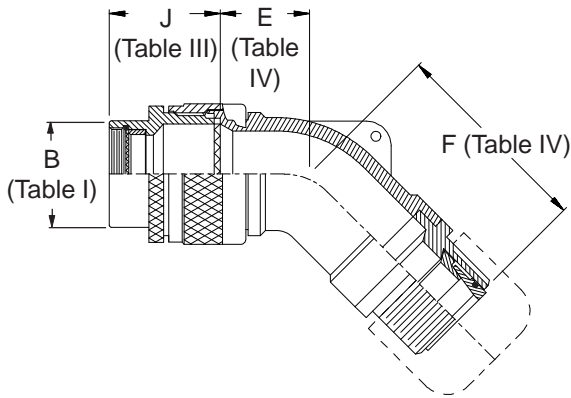

**CONNECTOR
 DESIGNATORS
 A-B*-C-D-E-F
 G-H-J-K-L-S**

* Conn. Desig. B See Note 6
DIRECT COUPLING

**TYPE A OVERALL
 SHIELD TERMINATION**

**STYLE 2
 (STRAIGHT
 See Note 1)**

**STYLE C
 Medium Duty
 (Table X)**