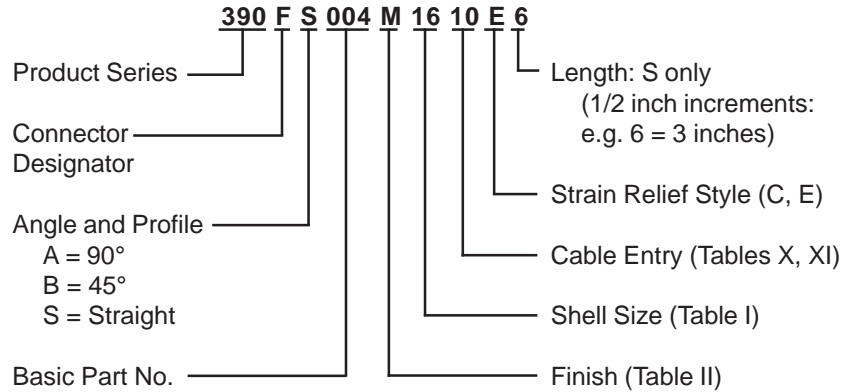

**CONNECTOR
 DESIGNATORS
 A-B*-C-D-E-F
 G-H-J-K-L-S**

* Conn. Desig. B See Note 6
DIRECT COUPLING

**TYPE A OVERALL
 SHIELD TERMINATION**

**STYLE 2
 (STRAIGHT
 See Note 1)**

**STYLE C
 Medium Duty
 (Table X)**