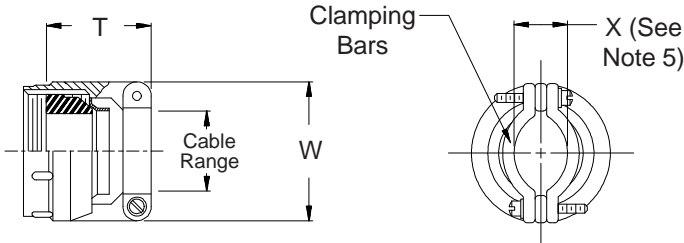

**STYLE C
Medium Duty
(Table X)**