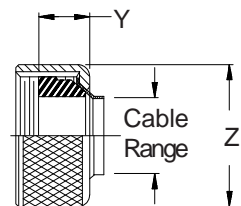

**STYLE E
Medium Duty
(Table XI)**