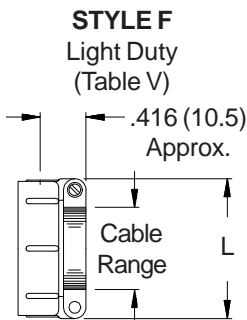

**CONNECTOR
 DESIGNATORS
 A-F-H-L-S
 SELF-LOCKING
 ROTATABLE
 COUPLING**

**STYLE 2
 (STRAIGHT
 See Note 1)**

400-015
TAG® Ring Backshell
 with Strain Relief
 Self-Locking Rotatable Coupling - Straight Only

See inside back cover
 fold-out or pages 13 and
 14 for Tables I and II.

TABLE IV: CABLE ENTRY

Dash No.	K Max	Cable Entry Max
02	.545 (13.8)	.250 (6.4)
03	.670 (17.0)	.375 (9.5)
04	.795 (20.2)	.500 (12.7)
05	.920 (23.4)	.625 (15.9)
06	1.045 (26.5)	.750 (19.1)
07	1.170 (29.7)	.875 (22.2)
08	1.295 (32.9)	1.000 (25.4)
09	1.420 (36.1)	1.125 (28.6)
10	1.670 (42.4)	1.250 (31.8)

TABLE V: CABLE ENTRY

Dash No.	L Max	Cable Range	
		Min	Max
02	.968 (24.6)	.125 (3.2)	.250 (6.4)
03	1.046 (26.6)	.250 (6.4)	.375 (9.5)
04	1.156 (29.4)	.250 (6.4)	.500 (12.7)
05	1.218 (30.9)	.375 (9.5)	.625 (15.9)
06	1.343 (34.1)	.500 (12.7)	.750 (19.1)
07	1.468 (37.3)	.625 (15.9)	.875 (22.2)
08	1.593 (40.5)	.625 (15.9)	1.000 (25.4)
09	1.718 (43.6)	.750 (19.1)	1.125 (28.6)
10	1.843 (46.8)	.875 (22.2)	1.250 (31.8)

1. When maximum cable entry (page 21) is exceeded, Style 2 will be supplied. Please consult factory.
2. Metric dimensions (mm) are indicated in parentheses.
3. Cable range is defined as the accommodations range for the wire bundle or cable. Dimensions shown are not intended for inspection criteria.
4. Consult factory for shorter lengths on straight backshells.