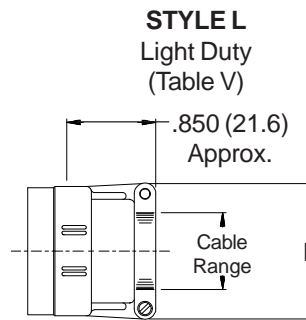

**CONNECTOR
 DESIGNATORS
 A-F-H-L-S
 SELF-LOCKING
 ROTATABLE
 COUPLING**

**STYLE 2
 (STRAIGHT
 See Note 1)**

400-015
TAG® Ring Backshell
 with Strain Relief
 Self-Locking Rotatable Coupling - Straight Only

See inside back cover
 fold-out or pages 13 and
 14 for Tables I and II.

TABLE IV: CABLE ENTRY

Dash No.	K Max	Cable Entry Max
02	.545 (13.8)	.250 (6.4)
03	.670 (17.0)	.375 (9.5)
04	.795 (20.2)	.500 (12.7)
05	.920 (23.4)	.625 (15.9)
06	1.045 (26.5)	.750 (19.1)
07	1.170 (29.7)	.875 (22.2)
08	1.295 (32.9)	1.000 (25.4)
09	1.420 (36.1)	1.125 (28.6)
10	1.670 (42.4)	1.250 (31.8)

TABLE V: CABLE ENTRY

Dash No.	L Max	Cable Range	
		Min	Max
02	.968 (24.6)	.125 (3.2)	.250 (6.4)
03	1.046 (26.6)	.250 (6.4)	.375 (9.5)
04	1.156 (29.4)	.250 (6.4)	.500 (12.7)
05	1.218 (30.9)	.375 (9.5)	.625 (15.9)
06	1.343 (34.1)	.500 (12.7)	.750 (19.1)
07	1.468 (37.3)	.625 (15.9)	.875 (22.2)
08	1.593 (40.5)	.625 (15.9)	1.000 (25.4)
09	1.718 (43.6)	.750 (19.1)	1.125 (28.6)
10	1.843 (46.8)	.875 (22.2)	1.250 (31.8)

1. When maximum cable entry (page 21) is exceeded, Style 2 will be supplied. Please consult factory.
2. Metric dimensions (mm) are indicated in parentheses.
3. Cable range is defined as the accommodations range for the wire bundle or cable. Dimensions shown are not intended for inspection criteria.
4. Consult factory for shorter lengths on straight backshells.