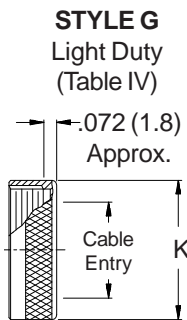

**CONNECTOR
 DESIGNATORS
 A-F-H-L-S
 SELF-LOCKING
 ROTATABLE
 COUPLING**

**STYLE 2
 (STRAIGHT
 See Note 1)**

400-015
TAG® Ring Backshell
 with Strain Relief
 Self-Locking Rotatable Coupling - Straight Only

See inside back cover
 fold-out or pages 13 and
 14 for Tables I and II.

TABLE IV: CABLE ENTRY

Dash No.	K Max	Cable Entry Max
02	.545 (13.8)	.250 (6.4)
03	.670 (17.0)	.375 (9.5)
04	.795 (20.2)	.500 (12.7)
05	.920 (23.4)	.625 (15.9)
06	1.045 (26.5)	.750 (19.1)
07	1.170 (29.7)	.875 (22.2)
08	1.295 (32.9)	1.000 (25.4)
09	1.420 (36.1)	1.125 (28.6)
10	1.670 (42.4)	1.250 (31.8)

TABLE V: CABLE ENTRY

Dash No.	L Max	Cable Range	
		Min	Max
02	.968 (24.6)	.125 (3.2)	.250 (6.4)
03	1.046 (26.6)	.250 (6.4)	.375 (9.5)
04	1.156 (29.4)	.250 (6.4)	.500 (12.7)
05	1.218 (30.9)	.375 (9.5)	.625 (15.9)
06	1.343 (34.1)	.500 (12.7)	.750 (19.1)
07	1.468 (37.3)	.625 (15.9)	.875 (22.2)
08	1.593 (40.5)	.625 (15.9)	1.000 (25.4)
09	1.718 (43.6)	.750 (19.1)	1.125 (28.6)
10	1.843 (46.8)	.875 (22.2)	1.250 (31.8)

1. When maximum cable entry (page 21) is exceeded, Style 2 will be supplied. Please consult factory.
2. Metric dimensions (mm) are indicated in parentheses.
3. Cable range is defined as the accommodations range for the wire bundle or cable. Dimensions shown are not intended for inspection criteria.
4. Consult factory for shorter lengths on straight backshells.