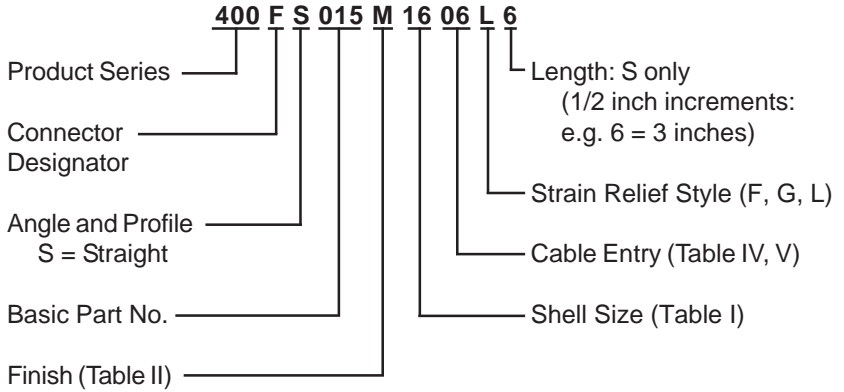

**CONNECTOR
 DESIGNATORS
 A-F-H-L-S
 SELF-LOCKING
 ROTATABLE
 COUPLING**

**STYLE 2
 (STRAIGHT
 See Note 1)**

400-015
TAG® Ring Backshell
 with Strain Relief
 Self-Locking Rotatable Coupling - Straight Only

See inside back cover
 fold-out or pages 13 and
 14 for Tables I and II.

TABLE IV: CABLE ENTRY

Dash No.	K Max	Cable Entry Max
02	.545 (13.8)	.250 (6.4)
03	.670 (17.0)	.375 (9.5)
04	.795 (20.2)	.500 (12.7)
05	.920 (23.4)	.625 (15.9)
06	1.045 (26.5)	.750 (19.1)
07	1.170 (29.7)	.875 (22.2)
08	1.295 (32.9)	1.000 (25.4)
09	1.420 (36.1)	1.125 (28.6)
10	1.670 (42.4)	1.250 (31.8)

TABLE V: CABLE ENTRY

Dash No.	L Max	Cable Range	
		Min	Max
02	.968 (24.6)	.125 (3.2)	.250 (6.4)
03	1.046 (26.6)	.250 (6.4)	.375 (9.5)
04	1.156 (29.4)	.250 (6.4)	.500 (12.7)
05	1.218 (30.9)	.375 (9.5)	.625 (15.9)
06	1.343 (34.1)	.500 (12.7)	.750 (19.1)
07	1.468 (37.3)	.625 (15.9)	.875 (22.2)
08	1.593 (40.5)	.625 (15.9)	1.000 (25.4)
09	1.718 (43.6)	.750 (19.1)	1.125 (28.6)
10	1.843 (46.8)	.875 (22.2)	1.250 (31.8)

1. When maximum cable entry (page 21) is exceeded, Style 2 will be supplied. Please consult factory.
2. Metric dimensions (mm) are indicated in parentheses.
3. Cable range is defined as the accommodations range for the wire bundle or cable. Dimensions shown are not intended for inspection criteria.
4. Consult factory for shorter lengths on straight backshells.