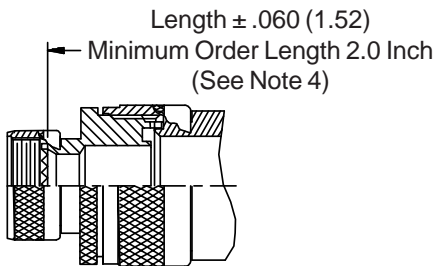

**CONNECTOR
 DESIGNATORS
 A-F-H-L-S
 SELF-LOCKING
 ROTATABLE
 COUPLING**

**STYLE 2
 (STRAIGHT
 See Note 1)**

400-015
TAG® Ring Backshell
 with Strain Relief
 Self-Locking Rotatable Coupling - Straight Only

See inside back cover
 fold-out or pages 13 and
 14 for Tables I and II.

TABLE IV: CABLE ENTRY

Dash No.	K Max	Cable Entry Max
02	.545 (13.8)	.250 (6.4)
03	.670 (17.0)	.375 (9.5)
04	.795 (20.2)	.500 (12.7)
05	.920 (23.4)	.625 (15.9)
06	1.045 (26.5)	.750 (19.1)
07	1.170 (29.7)	.875 (22.2)
08	1.295 (32.9)	1.000 (25.4)
09	1.420 (36.1)	1.125 (28.6)
10	1.670 (42.4)	1.250 (31.8)

TABLE V: CABLE ENTRY

Dash No.	L Max	Cable Range	
		Min	Max
02	.968 (24.6)	.125 (3.2)	.250 (6.4)
03	1.046 (26.6)	.250 (6.4)	.375 (9.5)
04	1.156 (29.4)	.250 (6.4)	.500 (12.7)
05	1.218 (30.9)	.375 (9.5)	.625 (15.9)
06	1.343 (34.1)	.500 (12.7)	.750 (19.1)
07	1.468 (37.3)	.625 (15.9)	.875 (22.2)
08	1.593 (40.5)	.625 (15.9)	1.000 (25.4)
09	1.718 (43.6)	.750 (19.1)	1.125 (28.6)
10	1.843 (46.8)	.875 (22.2)	1.250 (31.8)

1. When maximum cable entry (page 21) is exceeded, Style 2 will be supplied. Please consult factory.
2. Metric dimensions (mm) are indicated in parentheses.
3. Cable range is defined as the accommodations range for the wire bundle or cable. Dimensions shown are not intended for inspection criteria.
4. Consult factory for shorter lengths on straight backshells.