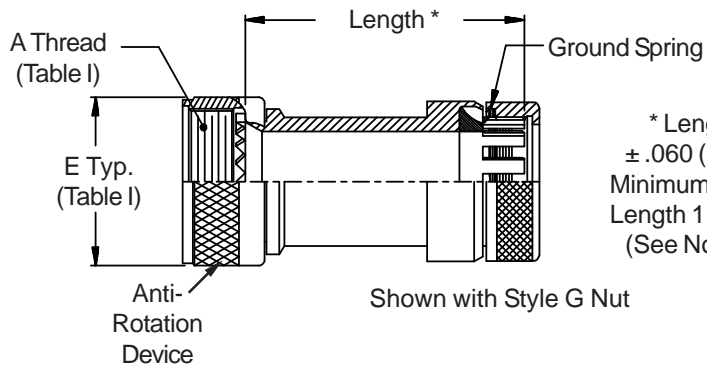

**CONNECTOR
 DESIGNATORS
 A-F-H-L-S
 SELF-LOCKING
 ROTATABLE
 COUPLING**

**STYLE 2
 (STRAIGHT
 See Note 1)**

400-015
TAG® Ring Backshell
 with Strain Relief
 Self-Locking Rotatable Coupling - Straight Only

See inside back cover
 fold-out or pages 13 and
 14 for Tables I and II.

TABLE IV: CABLE ENTRY

Dash No.	K Max	Cable Entry Max
02	.545 (13.8)	.250 (6.4)
03	.670 (17.0)	.375 (9.5)
04	.795 (20.2)	.500 (12.7)
05	.920 (23.4)	.625 (15.9)
06	1.045 (26.5)	.750 (19.1)
07	1.170 (29.7)	.875 (22.2)
08	1.295 (32.9)	1.000 (25.4)
09	1.420 (36.1)	1.125 (28.6)
10	1.670 (42.4)	1.250 (31.8)

TABLE V: CABLE ENTRY

Dash No.	L Max	Cable Range	
		Min	Max
02	.968 (24.6)	.125 (3.2)	.250 (6.4)
03	1.046 (26.6)	.250 (6.4)	.375 (9.5)
04	1.156 (29.4)	.250 (6.4)	.500 (12.7)
05	1.218 (30.9)	.375 (9.5)	.625 (15.9)
06	1.343 (34.1)	.500 (12.7)	.750 (19.1)
07	1.468 (37.3)	.625 (15.9)	.875 (22.2)
08	1.593 (40.5)	.625 (15.9)	1.000 (25.4)
09	1.718 (43.6)	.750 (19.1)	1.125 (28.6)
10	1.843 (46.8)	.875 (22.2)	1.250 (31.8)

1. When maximum cable entry (page 21) is exceeded, Style 2 will be supplied. Please consult factory.
2. Metric dimensions (mm) are indicated in parentheses.
3. Cable range is defined as the accommodations range for the wire bundle or cable. Dimensions shown are not intended for inspection criteria.
4. Consult factory for shorter lengths on straight backshells.