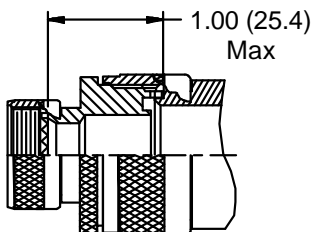

CONNECTOR DESIGNATORS
A-F-H-L-S
SELF-LOCKING
ROTATABLE
COUPLING

STYLE 2
(STRAIGHT
See Note 1)

STYLE 2
(45° & 90°
See Note 1)

X-ON Electronics

Largest Supplier of Electrical and Electronic Components

Click to view similar products for [Circular MIL Spec Strain Reliefs & Adapters](#) category: