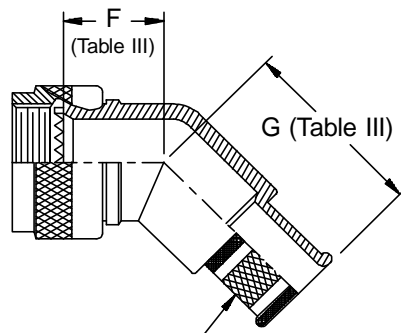

CONNECTOR DESIGNATORS
A-F-H-L-S
SELF-LOCKING
ROTATABLE
COUPLING

STYLE 2
(STRAIGHT
See Note 1)

STYLE 2
(45° & 90°
See Note 1)

X-ON Electronics

Largest Supplier of Electrical and Electronic Components

Click to view similar products for [Circular MIL Spec Strain Reliefs & Adapters](#) category: