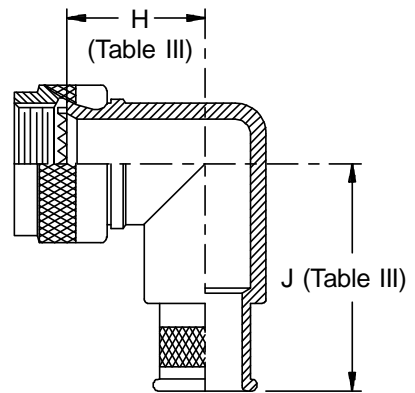

CONNECTOR DESIGNATORS
A-F-H-L-S
SELF-LOCKING
ROTATABLE
COUPLING

STYLE 2
(STRAIGHT
See Note 1)

STYLE 2
(45° & 90°
See Note 1)

X-ON Electronics

Largest Supplier of Electrical and Electronic Components

Click to view similar products for [Circular MIL Spec Strain Reliefs & Adapters](#) category: