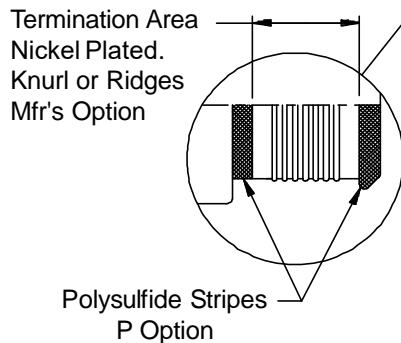

CONNECTOR DESIGNATORS
A-F-H-L-S
SELF-LOCKING
ROTATABLE
COUPLING

STYLE 2
(STRAIGHT
See Note 1)

STYLE 2
(45° & 90°
See Note 1)

X-ON Electronics

Largest Supplier of Electrical and Electronic Components

Click to view similar products for [Circular MIL Spec Strain Reliefs & Adapters](#) category: