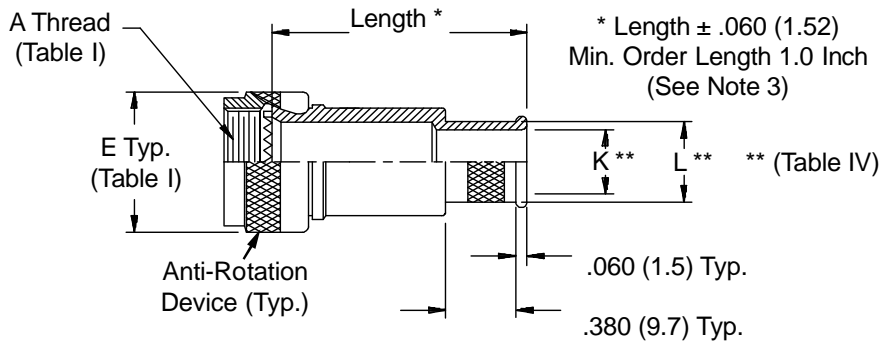

CONNECTOR DESIGNATORS
A-F-H-L-S
SELF-LOCKING
ROTATABLE
COUPLING

STYLE 2
(STRAIGHT
See Note 1)

STYLE 2
(45° & 90°
See Note 1)

X-ON Electronics

Largest Supplier of Electrical and Electronic Components

Click to view similar products for [Circular MIL Spec Strain Reliefs & Adapters](#) category: