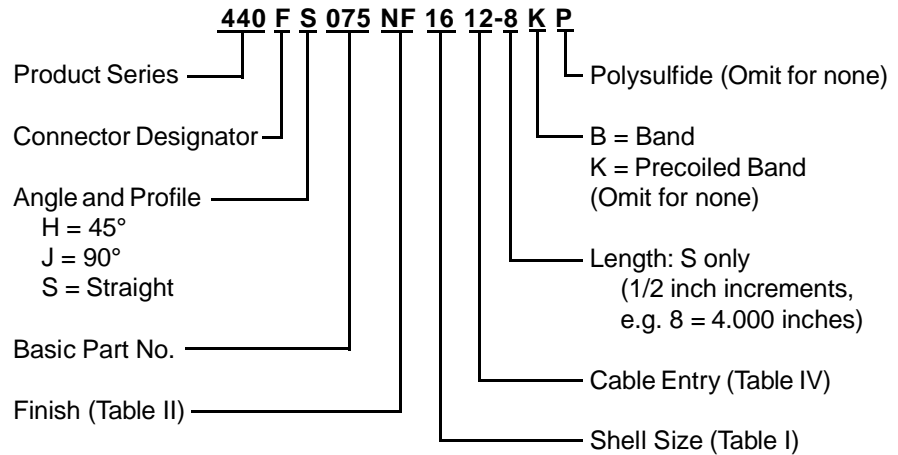

CONNECTOR DESIGNATORS
A-F-H-L-S
SELF-LOCKING
ROTATABLE
COUPLING

STYLE 2
(STRAIGHT
See Note 1)

STYLE 2
(45° & 90°
See Note 1)

X-ON Electronics

Largest Supplier of Electrical and Electronic Components

Click to view similar products for [Circular MIL Spec Strain Reliefs & Adapters](#) category: