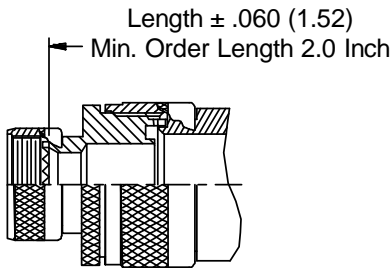

CONNECTOR DESIGNATORS
A-F-H-L-S
SELF-LOCKING
ROTATABLE
COUPLING

STYLE 2
(STRAIGHT
See Note 1)

STYLE 2
(45° & 90°
See Note 1)

X-ON Electronics

Largest Supplier of Electrical and Electronic Components

Click to view similar products for [Circular MIL Spec Strain Reliefs & Adapters](#) category: