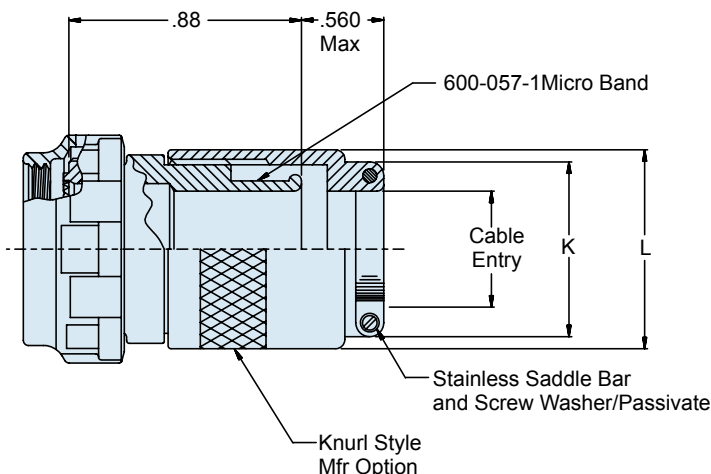

447-657 Composite Low-Profile Micro Band-in-a-Can Backshell with Strain-Relief Clamp and Rotatable Coupling

A

CONNECTOR DESIGNATOR:	
A	MIL-DTL-5015, -26482 Series II, and -83723 Series I and III
F	MIL-DTL-38999 Series I, II
H	MIL-DTL-38999 Series III and IV
ROTATABLE COUPLING	
STANDARD PROFILE	

- NOTES**
- Metric dimensions (mm) are in parenthesis and are for reference only.
 - See Table I in Intro for front-end dimensional details.

For angled part requirements, use in conjunction with Glenair 327-060 Extenders

Shell Size			Max Dash Number (Table II)	
A	F	H	A	F, H
08	08	09	01	01
10	10	11	01	02
12	12	13	04	04
14	14	15	04	05
16	16	17	05	06
18	18	19	06	06
20	20	21	07	07
22	22	23	08	08
24	24	25	09	09
28	-	-	10	10
32	-	-	10	10
36	-	-	10	10
40	-	-	10	10

Dash Number	K Max	L Max	Cable Entry	
			Min	Max
01	.843 (21.4)	.78 (19.8)	.125 (3.2)	.250 (6.4)
02	.968 (24.6)	.97 (24.6)	.156 (4.0)	.375 (9.5)
03	1.046 (26.6)	1.05 (26.7)	.250 (6.4)	.438 (11.1)
04	1.156 (29.4)	1.15 (29.2)	.280 (7.1)	.500 (12.7)
05	1.218 (30.9)	1.22 (31.0)	.375 (9.5)	.625 (15.9)
06	1.343 (34.1)	1.34 (34.0)	.500 (12.7)	.750 (19.1)
07	1.468 (37.3)	1.47 (37.3)	.625 (15.9)	.875 (22.2)
08	1.593 (40.5)	1.59 (40.4)	.750 (19.1)	1.000 (25.4)
09	1.718 (43.6)	1.72 (43.7)	.875 (22.2)	1.125 (28.6)
10	1.843 (46.8)	1.84 (46.7)	1.000 (25.4)	1.250 (31.8)