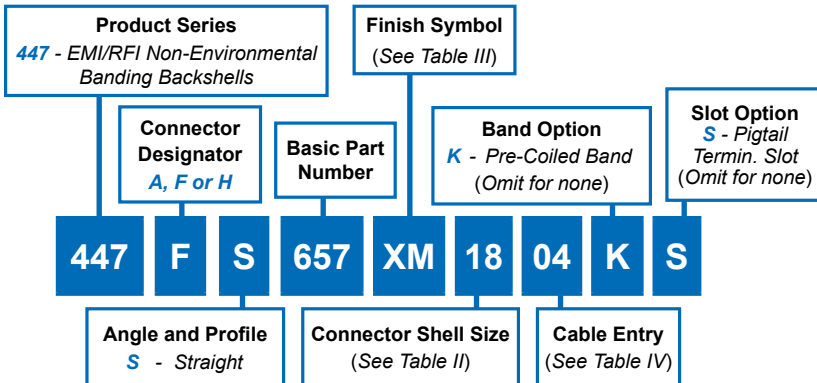

447-657 Composite Low-Profile Micro Band-in-a-Can Backshell with Strain-Relief Clamp and Rotatable Coupling

A

CONNECTOR DESIGNATOR:	
A	MIL-DTL-5015, -26482 Series II, and -83723 Series I and III
F	MIL-DTL-38999 Series I, II
H	MIL-DTL-38999 Series III and IV
ROTATABLE COUPLING	
STANDARD PROFILE	

- NOTES**
- Metric dimensions (mm) are in parenthesis and are for reference only.
 - See Table I in Intro for front-end dimensional details.

For angled part requirements, use in conjunction with Glenair 327-060 Extenders

Shell Size			Max Dash Number (Table II)	
A	F	H	A	F, H
08	08	09	01	01
10	10	11	01	02
12	12	13	04	04
14	14	15	04	05
16	16	17	05	06
18	18	19	06	06
20	20	21	07	07
22	22	23	08	08
24	24	25	09	09
28	-	-	10	10
32	-	-	10	10
36	-	-	10	10
40	-	-	10	10

Dash Number	K Max	L Max	Cable Entry	
			Min	Max
01	.843 (21.4)	.78 (19.8)	.125 (3.2)	.250 (6.4)
02	.968 (24.6)	.97 (24.6)	.156 (4.0)	.375 (9.5)
03	1.046 (26.6)	1.05 (26.7)	.250 (6.4)	.438 (11.1)
04	1.156 (29.4)	1.15 (29.2)	.280 (7.1)	.500 (12.7)
05	1.218 (30.9)	1.22 (31.0)	.375 (9.5)	.625 (15.9)
06	1.343 (34.1)	1.34 (34.0)	.500 (12.7)	.750 (19.1)
07	1.468 (37.3)	1.47 (37.3)	.625 (15.9)	.875 (22.2)
08	1.593 (40.5)	1.59 (40.4)	.750 (19.1)	1.000 (25.4)
09	1.718 (43.6)	1.72 (43.7)	.875 (22.2)	1.125 (28.6)
10	1.843 (46.8)	1.84 (46.7)	1.000 (25.4)	1.250 (31.8)