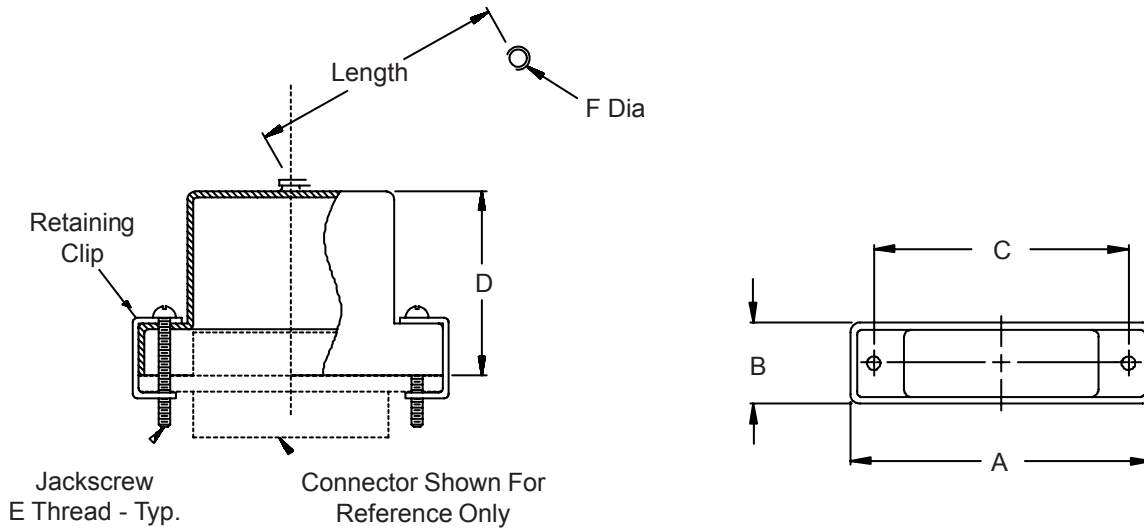

500-016 Shorting Micro-D Backshell

TABLE I: DIMENSIONS

SHELL SIZE	A	B	C	D		E Thread
				±.03	(0.8)	
09	.775 (19.7)	.36 (9.1)	.565 (14.4)	.32	(8.1)	2-56 UNC-2
15	.925 (23.5)	.36 (9.1)	.715 (18.2)	.44	(11.2)	2-56 UNC-2
21	1.075 (27.3)	.36 (9.1)	.865 (22.0)	.56	(14.2)	2-56 UNC-2
25	1.175 (29.8)	.36 (9.1)	.965 (24.5)	.62	(15.7)	2-56 UNC-2
31	1.325 (33.7)	.36 (9.1)	1.115 (28.3)	.68	(17.3)	2-56 UNC-2
37	1.475 (37.5)	.36 (9.1)	1.265 (32.1)	.72	(18.3)	2-56 UNC-2
51	1.425 (36.2)	.40 (10.2)	1.215 (30.9)	.75	(19.1)	2-56 UNC-2
100	2.160 (54.9)	.45 (11.4)	1.800 (45.7)	.81	(20.6)	4-40 UNC-2

TABLE II: FASTENER

Dash No.	F Dia
00	n/a
01	.140 (3.6)
02	.182 (4.6)
03	.191 (4.9)
04	.197 (5.0)
05	.167 (4.2)
06	.125 (3.2)

Metric dimensions (mm) are indicated in parentheses.

HOW TO ORDER

Series-Basic Part Number	Shell Plating *	Shell Size (Table I)	Hardware Options *	Attachment Type	Attach. Length	Dash No. (Table II)	
500-016	C – Black Anodize	09	B – (2) male fillister head	F – Wire Rope, Nylon Jacket	In One	00 *	
	E – Chem. Film	15				01	
	J – Gold Iridite Over Cadmium Over	21	E – (2) extended jackscrew	H – Wire Rope, Teflon Jacket	Increments	02	
		25				03	
	M – Electroless Nickel	31	H – (2) male hex socket	N – No Attachment		04	
		37				05	
	NF – Cadmium, Olive Drab Over	51	F – (2) female jackpost	R – Wire Rope, PVC Jacket		06	
		100				T – Wire Rope, No Jacket	
		Z2 – Gold					* No Eyelet Supplied

Sample Part Number:

500-016 M 31 B F 6 — 01

* SEE PAGE C-4 FOR COMPLETE INFORMATION

X-ON Electronics

Largest Supplier of Electrical and Electronic Components

Click to view similar products for [D-Sub Backshells](#) category: