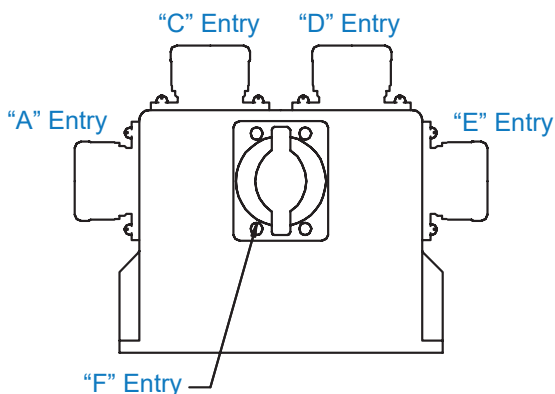

501-001 EMI/RFI Conical-Ring Type Split Backshell for MIL-DTL-83733 Connectors

501-001 M B A06 B03 E05 F04

Basic Part No. _____
 Finish (Table III) _____
 Shell Size (Table I) _____

Entry Location (A, B, C, D, E, F)
 and Dash No. (Table II) - See Note 2

1. Metric dimensions (mm) are indicated in parentheses.
2. When entry options "C" and/or "D" are selected, entry option "B" cannot be selected. When "C" and "D" are selected on shell size A, the maximum dash number available is 02.
3. Material/Finish:
 Backshell, Adapter, Clamp,
 Ferrule = Al Alloy/See Table III
 Hardware = SST/Passivate

TABLE I: DIMENSIONS

Shell Size	A		B		C		D		Max Entry
	Dim		Dim		± .005 (.1)		± .005 (.1)		
A	2.095	(53.2)	1.000	(25.4)	1.895	(48.1)	.815	(20.7)	.875 (22.2)
B	3.395	(86.2)	1.000	(25.4)	3.195	(81.2)	.815	(20.7)	.875 (22.2)

TABLE II: CABLE ENTRY

Dash No.	M Max	Cable Range	
		Min	Max
01	.781 (19.8)	.062 (1.6)	.125 (3.2)
02	.968 (24.6)	.125 (3.2)	.250 (6.4)
03	1.046 (26.6)	.250 (6.4)	.375 (9.5)
04	1.156 (29.4)	.312 (7.9)	.500 (12.7)
05	1.218 (30.9)	.437 (11.1)	.625 (15.9)
06	1.343 (34.1)	.562 (14.3)	.750 (19.1)
07	1.468 (37.3)	.687 (17.4)	.875 (22.2)