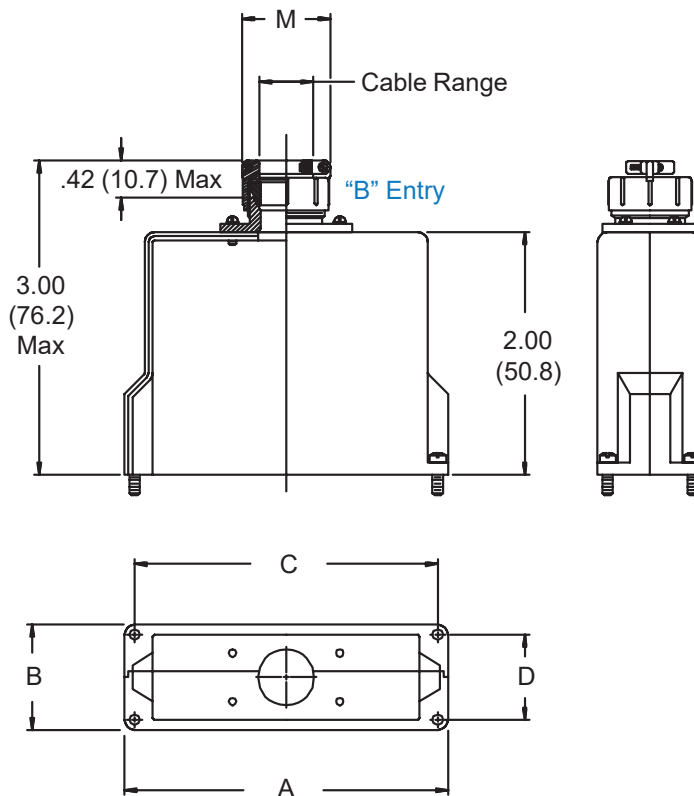

501-001 EMI/RFI Conical-Ring Type Split Backshell for MIL-DTL-83733 Connectors

501-001 M B A06 B03 E05 F04

Basic Part No. _____
 Finish (Table III) _____
 Shell Size (Table I) _____

Entry Location (A, B, C, D, E, F)
 and Dash No. (Table II) - See Note 2

1. Metric dimensions (mm) are indicated in parentheses.
2. When entry options "C" and/or "D" are selected, entry option "B" cannot be selected. When "C" and "D" are selected on shell size A, the maximum dash number available is 02.
3. Material/Finish:
 Backshell, Adapter, Clamp,
 Ferrule = Al Alloy/See Table III
 Hardware = SST/Passivate

TABLE I: DIMENSIONS

Shell Size	A		B		C		D		Max Entry
	Dim		Dim		± .005 (.1)		± .005 (.1)		
A	2.095	(53.2)	1.000	(25.4)	1.895	(48.1)	.815	(20.7)	.875 (22.2)
B	3.395	(86.2)	1.000	(25.4)	3.195	(81.2)	.815	(20.7)	.875 (22.2)

TABLE II: CABLE ENTRY

Dash No.	M Max	Cable Range	
		Min	Max
01	.781 (19.8)	.062 (1.6)	.125 (3.2)
02	.968 (24.6)	.125 (3.2)	.250 (6.4)
03	1.046 (26.6)	.250 (6.4)	.375 (9.5)
04	1.156 (29.4)	.312 (7.9)	.500 (12.7)
05	1.218 (30.9)	.437 (11.1)	.625 (15.9)
06	1.343 (34.1)	.562 (14.3)	.750 (19.1)
07	1.468 (37.3)	.687 (17.4)	.875 (22.2)