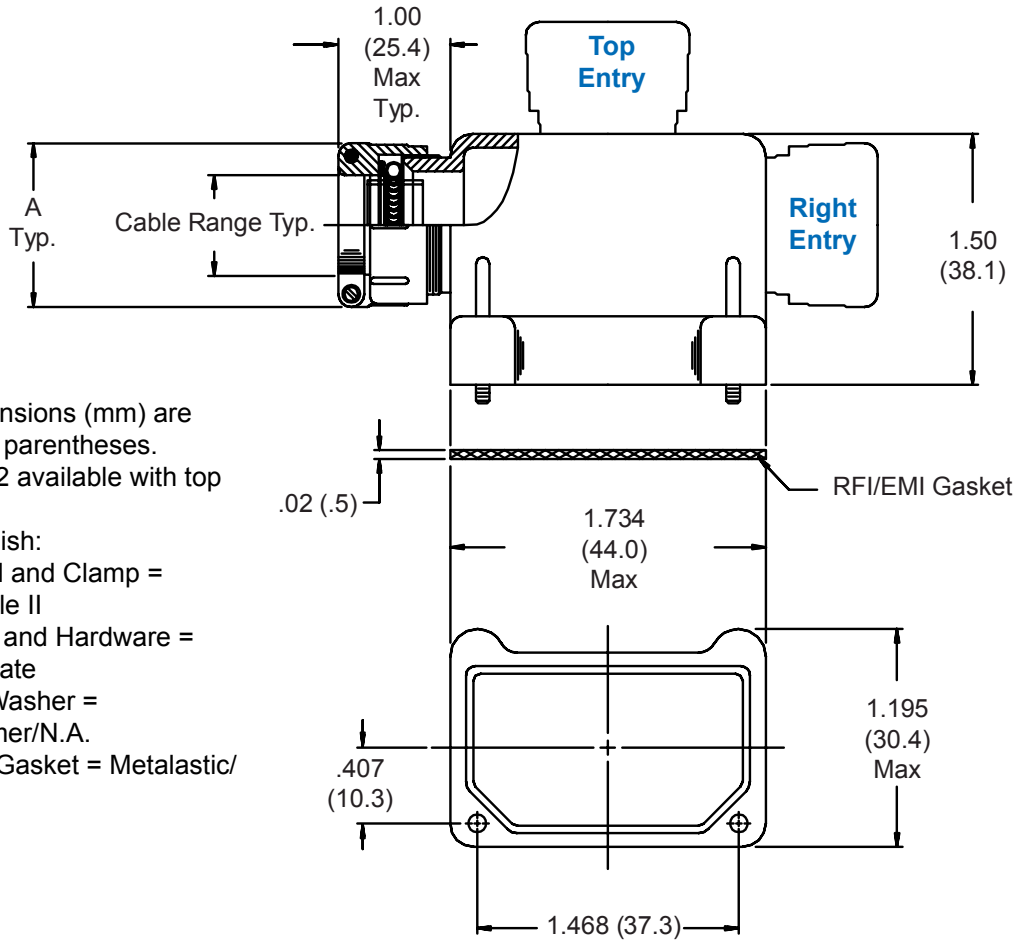

# 527-128 Solid G-Spring EMI/RFI Backshell for Cannon DPXA Series Connectors

**527-128 M 01 L**

Basic Part No. \_\_\_\_\_  
 Finish Symbol (Table II) \_\_\_\_\_  
 Dash No. (Table I, Note 2) \_\_\_\_\_  
 Entry Location: \_\_\_\_\_  
 L = Left Entry  
 R = Right Entry  
 T = Top Entry

Dash No.	A Max	Cable Range	
		Min	Max
01	.968 (24.6)	.156 (4.0)	.375 (9.5)
02 *	1.218 (30.9)	.375 (9.5)	.625 (15.9)

\* See Note 2

- Metric dimensions (mm) are indicated in parentheses.
- Dash No. 02 available with top entry only.
- Material/Finish:  
 Backshell and Clamp = Al Alloy/Table II  
 G-Spring and Hardware = SST/Passivate  
 Friction Washer = Fluoropolymer/N.A.  
 EMI/RFI Gasket = Metalastic/N.A.