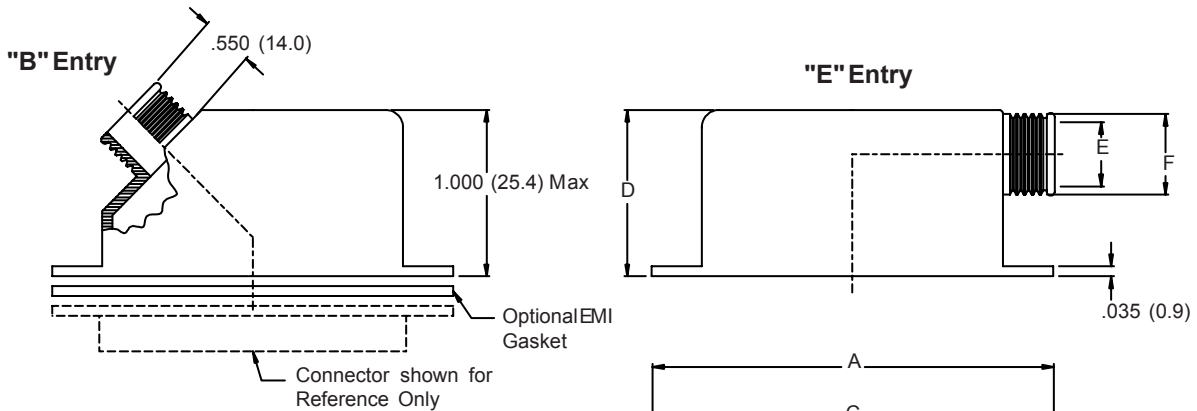

557-319 EMI/RFI Banding Backshell Assembly for MIL-C-24308 Connectors

MIL-DTL-24308
D-Subminiature

**TABLE III:
FINISH OPTIONS**

Symbol	Finish
B	Cadmium Plate/Olive Drab
C*	Black Anodize
G*	Anodic Hard Coat
J	Gold Iridite over Cadmium Plate over Electroless Nickel
LF	Cadmium Plate/Bright over Electroless Nickel
M	Electroless Nickel
N	Cadmium Plate/Olive Drab over Electroless Nickel
NC	Zinc Cobalt/Dark Olive Drab
NF	Cadmium Plate/Olive Drab over Electroless Nickel
T	Cadmium Plate/Bright over Electroless Nickel
U**	Cadmium Plate/Black
ZN	Zinc-Nickel Alloy/Olive Drab

Shell Size	A	B	C ±.005 (0.1)	D ±.015 (0.4)	Max Entry Size
1	1.203 (30.6)	.520 (13.2)	.984 (25.0)	1.000 (24.5)	06
2	1.531 (38.9)	.520 (13.2)	1.312 (33.3)	1.125 (28.6)	06
3	2.078 (52.8)	.520 (13.2)	1.852 (47.0)	1.188 (30.2)	06
4	2.718 (69.0)	.520 (13.2)	2.500 (63.5)	1.188 (30.2)	06
5	2.625 (66.7)	.629 (16.0)	2.406 (61.1)	1.312 (33.3)	08
6	2.718 (69.0)	.690 (17.5)	2.500 (63.5)	1.312 (33.3)	09

TABLE II: CABLE ENTRY

Entry Size	E	F
01	.125 (3.2)	.205 (5.2)
02	.187 (4.7)	.267 (6.8)
03	.265 (6.7)	.360 (9.1)
04	.312 (7.9)	.392 (10.0)
05	.390 (9.9)	.485 (12.3)
06	.415 (10.5)	.510 (13.0)
07	.500 (12.7)	.580 (14.7)
08	.525 (13.3)	.620 (15.7)
09	.570 (14.5)	.665 (16.9)