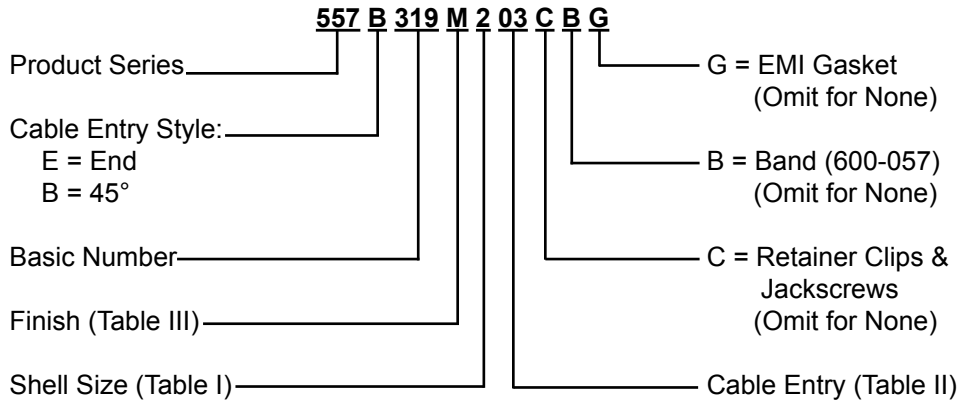

557-319 EMI/RFI Banding Backshell Assembly for MIL-C-24308 Connectors

MIL-DTL-24308
D-Subminiature

**TABLE III:
FINISH OPTIONS**

Symbol	Finish
B	Cadmium Plate/Olive Drab
C*	Black Anodize
G*	Anodic Hard Coat
J	Gold Iridite over Cadmium Plate over Electroless Nickel
LF	Cadmium Plate/Bright over Electroless Nickel
M	Electroless Nickel
N	Cadmium Plate/Olive Drab over Electroless Nickel
NC	Zinc Cobalt/Dark Olive Drab
NF	Cadmium Plate/Olive Drab over Electroless Nickel
T	Cadmium Plate/Bright over Electroless Nickel
U**	Cadmium Plate/Black
ZN	Zinc-Nickel Alloy/Olive Drab

Shell Size	A	B	C ±.005 (0.1)	D ±.015 (0.4)	Max Entry Size
1	1.203 (30.6)	.520 (13.2)	.984 (25.0)	1.000 (24.5)	06
2	1.531 (38.9)	.520 (13.2)	1.312 (33.3)	1.125 (28.6)	06
3	2.078 (52.8)	.520 (13.2)	1.852 (47.0)	1.188 (30.2)	06
4	2.718 (69.0)	.520 (13.2)	2.500 (63.5)	1.188 (30.2)	06
5	2.625 (66.7)	.629 (16.0)	2.406 (61.1)	1.312 (33.3)	08
6	2.718 (69.0)	.690 (17.5)	2.500 (63.5)	1.312 (33.3)	09

TABLE II: CABLE ENTRY

Entry Size	E	F
01	.125 (3.2)	.205 (5.2)
02	.187 (4.7)	.267 (6.8)
03	.265 (6.7)	.360 (9.1)
04	.312 (7.9)	.392 (10.0)
05	.390 (9.9)	.485 (12.3)
06	.415 (10.5)	.510 (13.0)
07	.500 (12.7)	.580 (14.7)
08	.525 (13.3)	.620 (15.7)
09	.570 (14.5)	.665 (16.9)