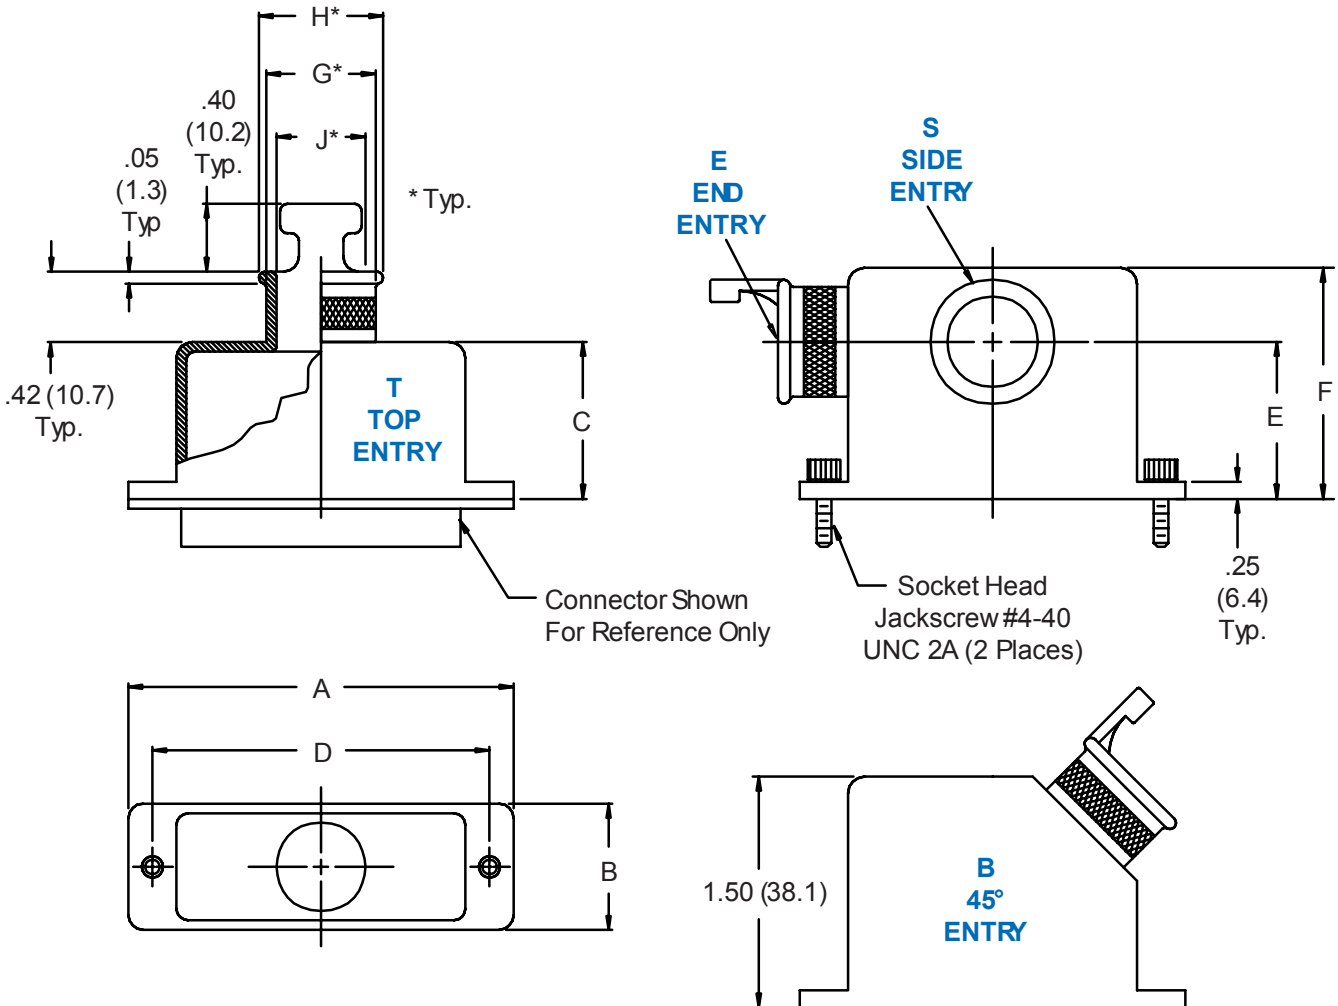

557-113
D-Subminiature Solid
Banding Backshell With Qwik-Ty®

557 T 113 M 2 31 B

Basic Part No. | B = Band Supplied (600-052), Omit for None
 Cable Entry Style | Cable Entry (Table II)
 T = Top | Shell Size (Table I)
 S = Side | Finish Symbol (Page 3)
 B = 45° | Basic Part Number

557-113
**D-Subminiature Solid
 Banding Backshell With Qwik-Ty®**

MIL-DTL-24308
 D-Subminiature

TABLE I: SHELL SIZE, BACKSHELL & CONNECTOR INTERFACE DIMENSIONS

Shell Size	A Max	B	C	D		E	F
				±.005	(.1)		
1	1.25 (31.8)	.53 (13.5)	.75 (19.1)	.984 (25.0)		1.25 (31.8)	1.88 (47.8)
2	1.58 (40.1)	.53 (13.5)	.75 (19.1)	1.312 (33.3)		1.25 (31.8)	1.88 (47.8)
3	2.13 (54.1)	.53 (13.5)	1.00 (25.4)	1.852 (47.0)		1.25 (31.8)	1.88 (47.8)
4	2.77 (70.4)	.53 (13.5)	1.00 (25.4)	2.500 (63.5)		1.25 (31.8)	1.88 (47.8)
5	2.68 (68.1)	.66 (16.8)	1.25 (31.8)	2.406 (61.1)		1.38 (35.1)	2.13 (54.1)

TABLE II: CABLE ENTRY

Dash No.	G Dia	H Dia	J Dia
16	.268 (6.8)	.299 (7.6)	.188 (4.8)
23	.330 (8.4)	.361 (9.2)	.250 (6.4)
30	.392 (10.0)	.423 (10.7)	.312 (7.9)
31	.455 (11.6)	.486 (12.3)	.375 (9.5)
32	.517 (13.1)	.548 (13.9)	.438 (11.1)
33*	.642 (16.3)	.673 (17.1)	.562 (14.3)

* Available in Shell Size 5 only.

Metric dimensions (mm) are indicated in parentheses.

X-ON Electronics

Largest Supplier of Electrical and Electronic Components

Click to view similar products for [D-Sub MIL Spec Connectors](#) category: