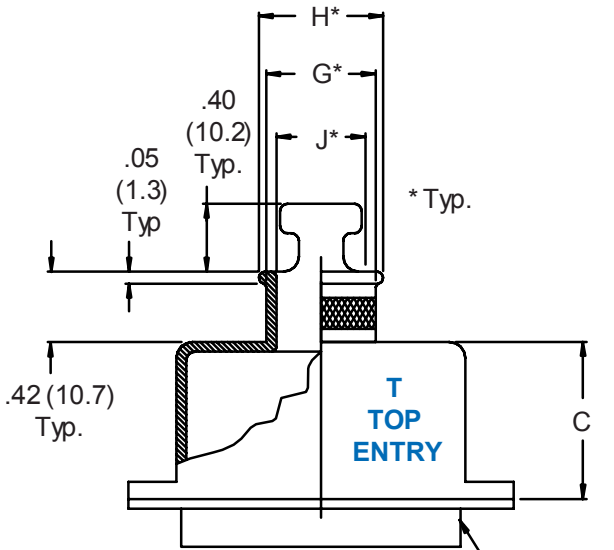

557-113
D-Subminiature Solid
Banding Backshell With Qwik-Ty®

557 T 113 M 2 31 B

Basic Part No. | B = Band Supplied (600-052), Omit for None
 Cable Entry Style | Cable Entry (Table II)
 T = Top | Shell Size (Table I)
 S = Side | Finish Symbol (Page 3)
 B = 45° | Basic Part Number

Connector Shown For Reference Only

557-113
D-Subminiature Solid
Banding Backshell With Qwik-Ty®

MIL-DTL-24308
D-Subminiature

TABLE I: SHELL SIZE, BACKSHELL & CONNECTOR INTERFACE DIMENSIONS

Shell Size	A Max	B	C	D		E	F
				±.005	(.1)		
1	1.25 (31.8)	.53 (13.5)	.75 (19.1)	.984 (25.0)		1.25 (31.8)	1.88 (47.8)
2	1.58 (40.1)	.53 (13.5)	.75 (19.1)	1.312 (33.3)		1.25 (31.8)	1.88 (47.8)
3	2.13 (54.1)	.53 (13.5)	1.00 (25.4)	1.852 (47.0)		1.25 (31.8)	1.88 (47.8)
4	2.77 (70.4)	.53 (13.5)	1.00 (25.4)	2.500 (63.5)		1.25 (31.8)	1.88 (47.8)
5	2.68 (68.1)	.66 (16.8)	1.25 (31.8)	2.406 (61.1)		1.38 (35.1)	2.13 (54.1)

TABLE II: CABLE ENTRY

Dash No.	G Dia	H Dia	J Dia
16	.268 (6.8)	.299 (7.6)	.188 (4.8)
23	.330 (8.4)	.361 (9.2)	.250 (6.4)
30	.392 (10.0)	.423 (10.7)	.312 (7.9)
31	.455 (11.6)	.486 (12.3)	.375 (9.5)
32	.517 (13.1)	.548 (13.9)	.438 (11.1)
33*	.642 (16.3)	.673 (17.1)	.562 (14.3)

* Available in Shell Size 5 only.

Metric dimensions (mm) are indicated in parentheses.

X-ON Electronics

Largest Supplier of Electrical and Electronic Components

Click to view similar products for [D-Sub Backshells](#) category: