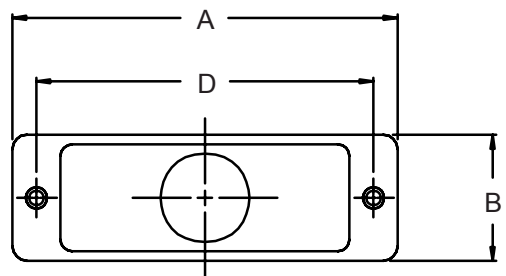

557-113
D-Subminiature Solid
Banding Backshell With Qwik-Ty®

557 T 113 M 2 31 B

Basic Part No. | B = Band Supplied (600-052), Omit for None
 Cable Entry Style | Cable Entry (Table II)
 T = Top | Shell Size (Table I)
 S = Side | Finish Symbol (Page 3)
 B = 45° | Basic Part Number

Connector Shown For Reference Only

557-113
D-Subminiature Solid
Banding Backshell With Qwik-Ty®

MIL-DTL-24308
D-Subminiature

TABLE I: SHELL SIZE, BACKSHELL & CONNECTOR INTERFACE DIMENSIONS

Shell Size	A Max	B	C	D		E	F
				±.005	(.1)		
1	1.25 (31.8)	.53 (13.5)	.75 (19.1)	.984 (25.0)		1.25 (31.8)	1.88 (47.8)
2	1.58 (40.1)	.53 (13.5)	.75 (19.1)	1.312 (33.3)		1.25 (31.8)	1.88 (47.8)
3	2.13 (54.1)	.53 (13.5)	1.00 (25.4)	1.852 (47.0)		1.25 (31.8)	1.88 (47.8)
4	2.77 (70.4)	.53 (13.5)	1.00 (25.4)	2.500 (63.5)		1.25 (31.8)	1.88 (47.8)
5	2.68 (68.1)	.66 (16.8)	1.25 (31.8)	2.406 (61.1)		1.38 (35.1)	2.13 (54.1)

TABLE II: CABLE ENTRY

Dash No.	G Dia	H Dia	J Dia
16	.268 (6.8)	.299 (7.6)	.188 (4.8)
23	.330 (8.4)	.361 (9.2)	.250 (6.4)
30	.392 (10.0)	.423 (10.7)	.312 (7.9)
31	.455 (11.6)	.486 (12.3)	.375 (9.5)
32	.517 (13.1)	.548 (13.9)	.438 (11.1)
33*	.642 (16.3)	.673 (17.1)	.562 (14.3)

* Available in Shell Size 5 only.

Metric dimensions (mm) are indicated in parentheses.

X-ON Electronics

Largest Supplier of Electrical and Electronic Components

Click to view similar products for [D-Sub Backshells](#) category: