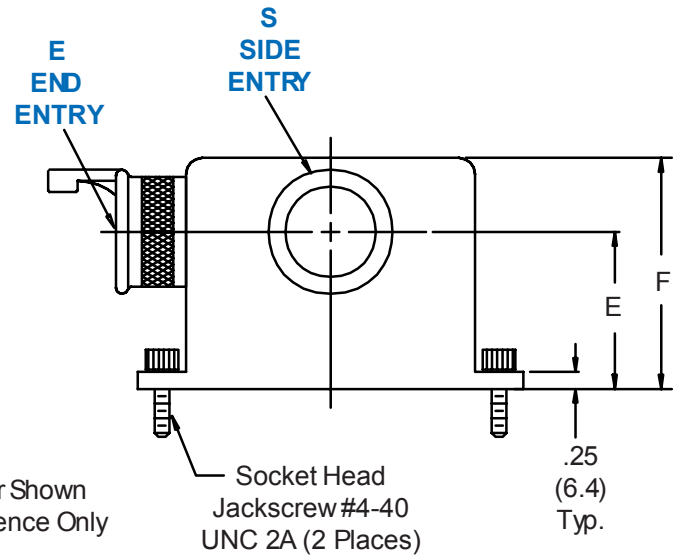

557-113
D-Subminiature Solid
Banding Backshell With Qwik-Ty®

557 T 113 M 2 31 B

Basic Part No. | B = Band Supplied (600-052), Omit for None
 Cable Entry Style | Cable Entry (Table II)
 T = Top | Shell Size (Table I)
 S = Side | Finish Symbol (Page 3)
 B = 45° | Basic Part Number

Connector Shown For Reference Only

557-113
D-Subminiature Solid
Banding Backshell With Qwik-Ty®

MIL-DTL-24308
D-Subminiature

TABLE I: SHELL SIZE, BACKSHELL & CONNECTOR INTERFACE DIMENSIONS

Shell Size	A Max	B	C	D		E	F
				±.005	(.1)		
1	1.25 (31.8)	.53 (13.5)	.75 (19.1)	.984 (25.0)		1.25 (31.8)	1.88 (47.8)
2	1.58 (40.1)	.53 (13.5)	.75 (19.1)	1.312 (33.3)		1.25 (31.8)	1.88 (47.8)
3	2.13 (54.1)	.53 (13.5)	1.00 (25.4)	1.852 (47.0)		1.25 (31.8)	1.88 (47.8)
4	2.77 (70.4)	.53 (13.5)	1.00 (25.4)	2.500 (63.5)		1.25 (31.8)	1.88 (47.8)
5	2.68 (68.1)	.66 (16.8)	1.25 (31.8)	2.406 (61.1)		1.38 (35.1)	2.13 (54.1)

TABLE II: CABLE ENTRY

Dash No.	G Dia	H Dia	J Dia
16	.268 (6.8)	.299 (7.6)	.188 (4.8)
23	.330 (8.4)	.361 (9.2)	.250 (6.4)
30	.392 (10.0)	.423 (10.7)	.312 (7.9)
31	.455 (11.6)	.486 (12.3)	.375 (9.5)
32	.517 (13.1)	.548 (13.9)	.438 (11.1)
33*	.642 (16.3)	.673 (17.1)	.562 (14.3)

* Available in Shell Size 5 only.

Metric dimensions (mm) are indicated in parentheses.

X-ON Electronics

Largest Supplier of Electrical and Electronic Components

Click to view similar products for [D-Sub Backshells](#) category: