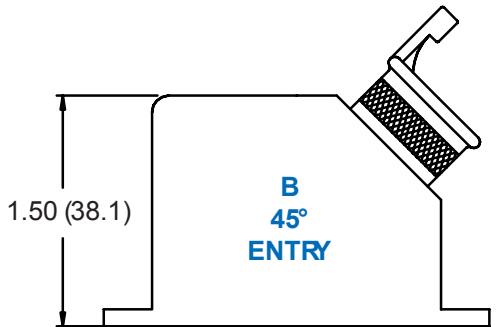

557-113
D-Subminiature Solid
Banding Backshell With Qwik-Ty®

557 T 113 M 2 31 B

Basic Part No. | B = Band Supplied (600-052), Omit for None
 Cable Entry Style | Cable Entry (Table II)
 T = Top | Shell Size (Table I)
 S = Side | Finish Symbol (Page 3)
 B = 45° | Basic Part Number

Connector Shown For Reference Only

557-113
D-Subminiature Solid
Banding Backshell With Qwik-Ty®

MIL-DTL-24308
D-Subminiature

TABLE I: SHELL SIZE, BACKSHELL & CONNECTOR INTERFACE DIMENSIONS

Shell Size	A Max	B	C	D		E	F
				±.005	(.1)		
1	1.25 (31.8)	.53 (13.5)	.75 (19.1)	.984 (25.0)		1.25 (31.8)	1.88 (47.8)
2	1.58 (40.1)	.53 (13.5)	.75 (19.1)	1.312 (33.3)		1.25 (31.8)	1.88 (47.8)
3	2.13 (54.1)	.53 (13.5)	1.00 (25.4)	1.852 (47.0)		1.25 (31.8)	1.88 (47.8)
4	2.77 (70.4)	.53 (13.5)	1.00 (25.4)	2.500 (63.5)		1.25 (31.8)	1.88 (47.8)
5	2.68 (68.1)	.66 (16.8)	1.25 (31.8)	2.406 (61.1)		1.38 (35.1)	2.13 (54.1)

TABLE II: CABLE ENTRY

Dash No.	G Dia	H Dia	J Dia
16	.268 (6.8)	.299 (7.6)	.188 (4.8)
23	.330 (8.4)	.361 (9.2)	.250 (6.4)
30	.392 (10.0)	.423 (10.7)	.312 (7.9)
31	.455 (11.6)	.486 (12.3)	.375 (9.5)
32	.517 (13.1)	.548 (13.9)	.438 (11.1)
33*	.642 (16.3)	.673 (17.1)	.562 (14.3)

* Available in Shell Size 5 only.

Metric dimensions (mm) are indicated in parentheses.

X-ON Electronics

Largest Supplier of Electrical and Electronic Components

Click to view similar products for [D-Sub Backshells](#) category: