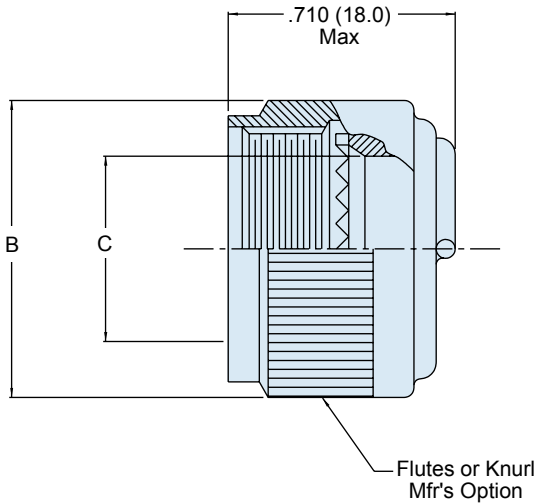

610-014 E-Nut Backshell for Connector Designators A, F, L, S & H

A

| CONNECTOR DESIGNATOR: | |
|-----------------------|---|
| A | MIL-DTL-5015, -26482 Series II, and -83723 Series I and III |
| F | MIL-DTL-38999 Series I, II |
| L | MIL-DTL-38999 Series 1.5 (JN1003) |
| H | MIL-DTL-38999 Series III and IV |
| S | PATT 105 / 603 / 608 |

| NOTES | |
|-------|---|
| 1. | Metric dimensions (mm) are in parenthesis and are for reference only. |
| 2. | See Table I in Intro for front-end dimensional details. |

| Shell Size | | B Max | C Diameter Ref. |
|------------|----|--------------|-----------------|
| A, F, L, S | H | | |
| 03 | -- | .702 (17.3) | .270 (6.9) |
| 08 | 09 | .640 (16.3) | .270 (6.9) |
| 10 | 11 | .765 (19.4) | .375 (9.5) |
| 12 | 13 | .890 (22.6) | .511 (13.0) |
| 14 | 15 | 1.015 (25.8) | .585 (14.9) |
| 16 | 17 | 1.140 (29.0) | .710 (18.0) |
| 18 | 19 | 1.265 (32.1) | .789 (20.0) |
| 20 | 21 | 1.390 (35.3) | .914 (23.2) |
| 22 | 23 | 1.454 (36.9) | 1.039 (26.4) |
| 24 | 25 | 1.594 (40.5) | 1.154 (29.3) |
| 61 | -- | 1.640 (41.7) | 1.194 (30.3) |