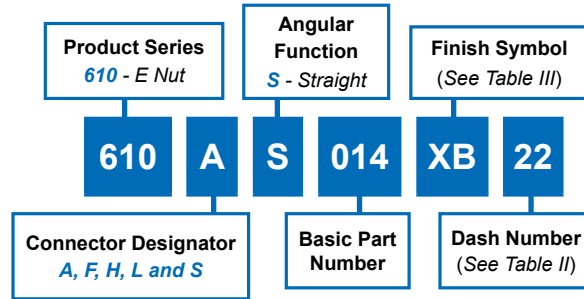

610-014 E-Nut Backshell for Connector Designators A, F, L, S & H

A

| CONNECTOR DESIGNATOR: | |
|-----------------------|---|
| A | MIL-DTL-5015, -26482 Series II, and -83723 Series I and III |
| F | MIL-DTL-38999 Series I, II |
| L | MIL-DTL-38999 Series 1.5 (JN1003) |
| H | MIL-DTL-38999 Series III and IV |
| S | PATT 105 / 603 / 608 |

| NOTES | |
|-------|---|
| 1. | Metric dimensions (mm) are in parenthesis and are for reference only. |
| 2. | See Table I in Intro for front-end dimensional details. |

| Shell Size | | B Max | C Diameter Ref. |
|------------|----|--------------|-----------------|
| A, F, L, S | H | | |
| 03 | -- | .702 (17.3) | .270 (6.9) |
| 08 | 09 | .640 (16.3) | .270 (6.9) |
| 10 | 11 | .765 (19.4) | .375 (9.5) |
| 12 | 13 | .890 (22.6) | .511 (13.0) |
| 14 | 15 | 1.015 (25.8) | .585 (14.9) |
| 16 | 17 | 1.140 (29.0) | .710 (18.0) |
| 18 | 19 | 1.265 (32.1) | .789 (20.0) |
| 20 | 21 | 1.390 (35.3) | .914 (23.2) |
| 22 | 23 | 1.454 (36.9) | 1.039 (26.4) |
| 24 | 25 | 1.594 (40.5) | 1.154 (29.3) |
| 61 | -- | 1.640 (41.7) | 1.194 (30.3) |