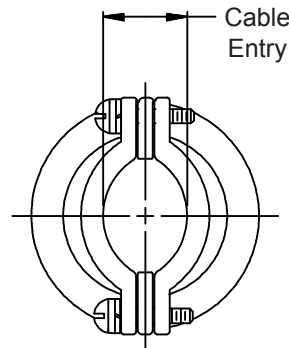

620-048
Strain Relief
Self-Locking Rotatable Coupling - Straight and 90°

**CONNECTOR
DESIGNATOR
F-H-L-S**

**SELF-LOCKING
ROTATABLE
COUPLING**

See inside back cover fold-out or pages 13 and 14 for Tables I and II.

1. Cable Entry is defined as the accommodation entry for the wire bundle or cable. Dimensions are not intended for inspection criteria.
2. Metric dimensions (mm) are indicated in parentheses.

TABLE III: CABLE ENTRY

Shell Size	E Max	F Max	G Max	H Max	Cable Entry	
					Closed	Open
08/09	.830 (21.1)	.850 (21.6)	.704 (17.9)	.808 (20.5)	.098 (2.5)	.234 (5.9)
10/11	.900 (22.9)	.900 (22.9)	.786 (20.0)	.867 (22.0)	.153 (3.9)	.234 (5.9)
12/13	.950 (24.1)	1.100 (27.9)	.979 (24.9)	.929 (23.6)	.190 (4.8)	.328 (8.3)
14/15	.950 (24.1)	1.150 (29.2)	1.039 (26.4)	.992 (25.2)	.260 (6.6)	.457 (11.6)
16/17	.990 (25.2)	1.300 (33.0)	1.188 (30.2)	1.056 (26.8)	.283 (7.2)	.614 (15.6)
18/19	1.070 (27.2)	1.500 (38.1)	1.300 (33.0)	1.233 (31.3)	.325 (8.3)	.634 (16.1)
20/21	1.120 (28.5)	1.600 (40.6)	1.425 (36.2)	1.296 (32.9)	.343 (8.7)	.698 (17.7)
22/23	1.240 (31.5)	1.700 (43.2)	1.550 (39.4)	1.358 (34.5)	.381 (9.7)	.823 (20.9)
24/25	1.270 (32.3)	1.800 (45.7)	1.675 (42.5)	1.420 (36.1)	.418 (10.6)	.853 (21.7)