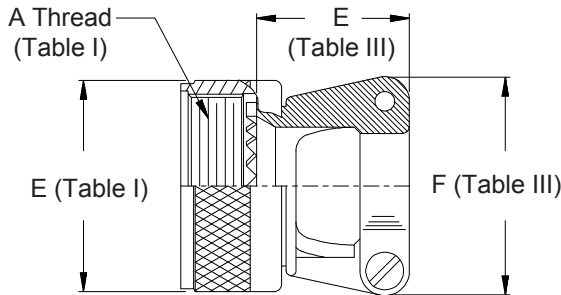

620-048
Strain Relief
Self-Locking Rotatable Coupling - Straight and 90°

**CONNECTOR
DESIGNATOR
F-H-L-S**

**SELF-LOCKING
ROTATABLE
COUPLING**

See inside back cover fold-out or pages 13 and 14 for Tables I and II.

1. Cable Entry is defined as the accommodation entry for the wire bundle or cable. Dimensions are not intended for inspection criteria.
2. Metric dimensions (mm) are indicated in parentheses.

TABLE III: CABLE ENTRY

Shell Size	E Max	F Max	G Max	H Max	Cable Entry	
					Closed	Open
08/09	.830 (21.1)	.850 (21.6)	.704 (17.9)	.808 (20.5)	.098 (2.5)	.234 (5.9)
10/11	.900 (22.9)	.900 (22.9)	.786 (20.0)	.867 (22.0)	.153 (3.9)	.234 (5.9)
12/13	.950 (24.1)	1.100 (27.9)	.979 (24.9)	.929 (23.6)	.190 (4.8)	.328 (8.3)
14/15	.950 (24.1)	1.150 (29.2)	1.039 (26.4)	.992 (25.2)	.260 (6.6)	.457 (11.6)
16/17	.990 (25.2)	1.300 (33.0)	1.188 (30.2)	1.056 (26.8)	.283 (7.2)	.614 (15.6)
18/19	1.070 (27.2)	1.500 (38.1)	1.300 (33.0)	1.233 (31.3)	.325 (8.3)	.634 (16.1)
20/21	1.120 (28.5)	1.600 (40.6)	1.425 (36.2)	1.296 (32.9)	.343 (8.7)	.698 (17.7)
22/23	1.240 (31.5)	1.700 (43.2)	1.550 (39.4)	1.358 (34.5)	.381 (9.7)	.823 (20.9)
24/25	1.270 (32.3)	1.800 (45.7)	1.675 (42.5)	1.420 (36.1)	.418 (10.6)	.853 (21.7)