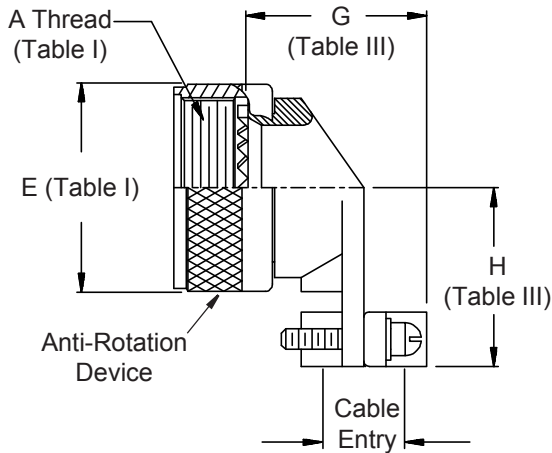

620-048
Strain Relief
Self-Locking Rotatable Coupling - Straight and 90°

**CONNECTOR
DESIGNATOR
F-H-L-S**

**SELF-LOCKING
ROTATABLE
COUPLING**

See inside back cover fold-out or pages 13 and 14 for Tables I and II.

1. Cable Entry is defined as the accommodation entry for the wire bundle or cable. Dimensions are not intended for inspection criteria.
2. Metric dimensions (mm) are indicated in parentheses.

TABLE III: CABLE ENTRY

Shell Size	E Max	F Max	G Max	H Max	Cable Entry	
					Closed	Open
08/09	.830 (21.1)	.850 (21.6)	.704 (17.9)	.808 (20.5)	.098 (2.5)	.234 (5.9)
10/11	.900 (22.9)	.900 (22.9)	.786 (20.0)	.867 (22.0)	.153 (3.9)	.234 (5.9)
12/13	.950 (24.1)	1.100 (27.9)	.979 (24.9)	.929 (23.6)	.190 (4.8)	.328 (8.3)
14/15	.950 (24.1)	1.150 (29.2)	1.039 (26.4)	.992 (25.2)	.260 (6.6)	.457 (11.6)
16/17	.990 (25.2)	1.300 (33.0)	1.188 (30.2)	1.056 (26.8)	.283 (7.2)	.614 (15.6)
18/19	1.070 (27.2)	1.500 (38.1)	1.300 (33.0)	1.233 (31.3)	.325 (8.3)	.634 (16.1)
20/21	1.120 (28.5)	1.600 (40.6)	1.425 (36.2)	1.296 (32.9)	.343 (8.7)	.698 (17.7)
22/23	1.240 (31.5)	1.700 (43.2)	1.550 (39.4)	1.358 (34.5)	.381 (9.7)	.823 (20.9)
24/25	1.270 (32.3)	1.800 (45.7)	1.675 (42.5)	1.420 (36.1)	.418 (10.6)	.853 (21.7)