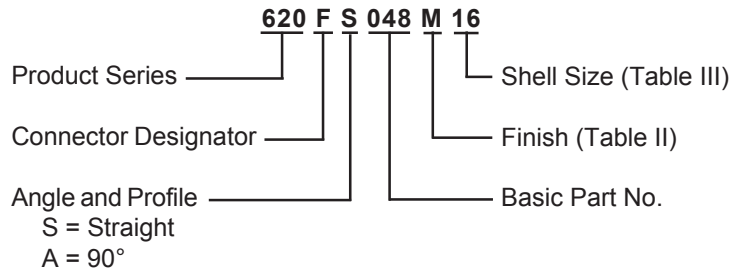

620-048
Strain Relief
Self-Locking Rotatable Coupling - Straight and 90°

**CONNECTOR
DESIGNATOR
F-H-L-S**

**SELF-LOCKING
ROTATABLE
COUPLING**

See inside back cover fold-out or pages 13 and 14 for Tables I and II.

1. Cable Entry is defined as the accommodation entry for the wire bundle or cable. Dimensions are not intended for inspection criteria.
2. Metric dimensions (mm) are indicated in parentheses.

TABLE III: CABLE ENTRY

Shell Size	E Max	F Max	G Max	H Max	Cable Entry	
					Closed	Open
08/09	.830 (21.1)	.850 (21.6)	.704 (17.9)	.808 (20.5)	.098 (2.5)	.234 (5.9)
10/11	.900 (22.9)	.900 (22.9)	.786 (20.0)	.867 (22.0)	.153 (3.9)	.234 (5.9)
12/13	.950 (24.1)	1.100 (27.9)	.979 (24.9)	.929 (23.6)	.190 (4.8)	.328 (8.3)
14/15	.950 (24.1)	1.150 (29.2)	1.039 (26.4)	.992 (25.2)	.260 (6.6)	.457 (11.6)
16/17	.990 (25.2)	1.300 (33.0)	1.188 (30.2)	1.056 (26.8)	.283 (7.2)	.614 (15.6)
18/19	1.070 (27.2)	1.500 (38.1)	1.300 (33.0)	1.233 (31.3)	.325 (8.3)	.634 (16.1)
20/21	1.120 (28.5)	1.600 (40.6)	1.425 (36.2)	1.296 (32.9)	.343 (8.7)	.698 (17.7)
22/23	1.240 (31.5)	1.700 (43.2)	1.550 (39.4)	1.358 (34.5)	.381 (9.7)	.823 (20.9)
24/25	1.270 (32.3)	1.800 (45.7)	1.675 (42.5)	1.420 (36.1)	.418 (10.6)	.853 (21.7)