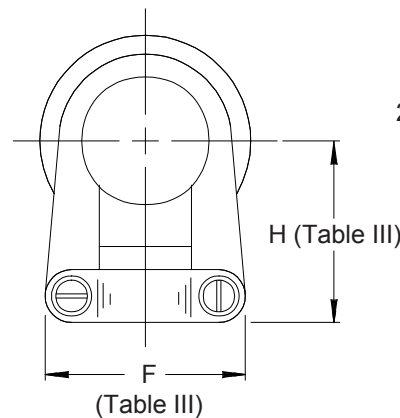

620-048
Strain Relief
Self-Locking Rotatable Coupling - Straight and 90°

**CONNECTOR
DESIGNATOR
F-H-L-S**

**SELF-LOCKING
ROTATABLE
COUPLING**

See inside back cover fold-out or pages 13 and 14 for Tables I and II.

1. Cable Entry is defined as the accommodation entry for the wire bundle or cable. Dimensions are not intended for inspection criteria.
2. Metric dimensions (mm) are indicated in parentheses.

TABLE III: CABLE ENTRY

Shell Size	E Max	F Max	G Max	H Max	Cable Entry	
					Closed	Open
08/09	.830 (21.1)	.850 (21.6)	.704 (17.9)	.808 (20.5)	.098 (2.5)	.234 (5.9)
10/11	.900 (22.9)	.900 (22.9)	.786 (20.0)	.867 (22.0)	.153 (3.9)	.234 (5.9)
12/13	.950 (24.1)	1.100 (27.9)	.979 (24.9)	.929 (23.6)	.190 (4.8)	.328 (8.3)
14/15	.950 (24.1)	1.150 (29.2)	1.039 (26.4)	.992 (25.2)	.260 (6.6)	.457 (11.6)
16/17	.990 (25.2)	1.300 (33.0)	1.188 (30.2)	1.056 (26.8)	.283 (7.2)	.614 (15.6)
18/19	1.070 (27.2)	1.500 (38.1)	1.300 (33.0)	1.233 (31.3)	.325 (8.3)	.634 (16.1)
20/21	1.120 (28.5)	1.600 (40.6)	1.425 (36.2)	1.296 (32.9)	.343 (8.7)	.698 (17.7)
22/23	1.240 (31.5)	1.700 (43.2)	1.550 (39.4)	1.358 (34.5)	.381 (9.7)	.823 (20.9)
24/25	1.270 (32.3)	1.800 (45.7)	1.675 (42.5)	1.420 (36.1)	.418 (10.6)	.853 (21.7)