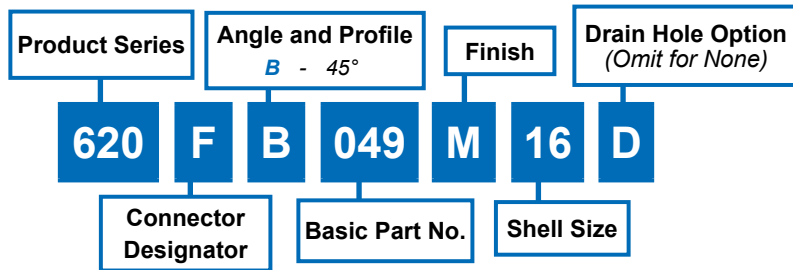

620-049  
Strain Relief  
Self-Locking Rotatable Coupling - 45°

**CONNECTOR  
DESIGNATOR**

MIL-DTL-38999 Series I, II (F)  
MIL-DTL-38999 Series III and IV (H)

**F-H**

**SELF-LOCKING**

**ROTATABLE  
COUPLING**

TABLE III: CABLE ENTRY				
Shell Size	E Max	F Max	Cable Range	
			Closed	Open
08/09	1.536 (39.0)	.730 (18.5)	.125 (3.2)	.204 (5.2)
10/11	1.566 (39.8)	.810 (20.6)	.187 (4.7)	.286 (7.3)
12/13	1.646 (41.8)	.870 (22.1)	.291 (7.4)	.416 (10.6)
14/15	1.686 (42.8)	.930 (23.6)	.351 (8.9)	.476 (12.1)
16/17	1.796 (45.6)	.990 (25.1)	.501 (12.7)	.626 (15.9)
18/19	1.906 (48.4)	1.110(28.2)	.518 (13.2)	.706 (17.9)
20/21	1.956 (49.7)	1.170 (29.7)	.581 (14.8)	.831 (21.1)
22/23	1.996 (50.7)	1.240 (31.5)	.644 (16.4)	.956 (24.3)
24/25	2.046 (52.0)	1.300 (33.0)	.706 (17.9)	1.081 (27.5)