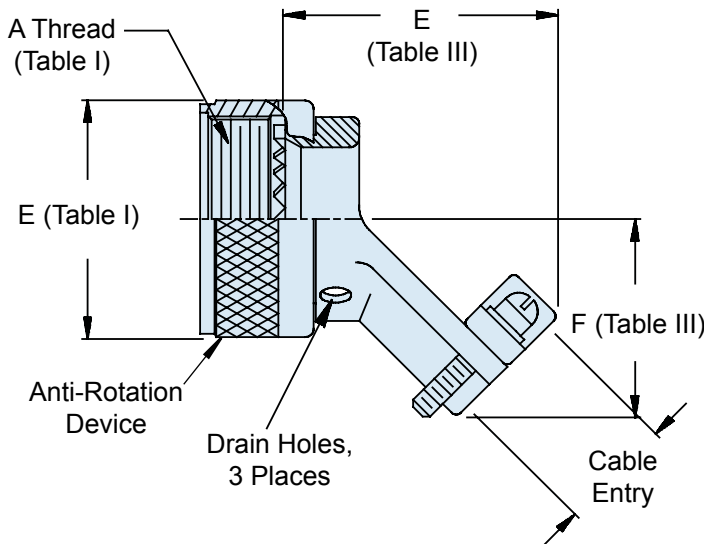

620-049  
Strain Relief  
Self-Locking Rotatable Coupling - 45°

**CONNECTOR  
DESIGNATOR**

MIL-DTL-38999 Series I, II (F)  
MIL-DTL-38999 Series III and IV (H)

**F-H**

**SELF-LOCKING**

**ROTATABLE  
COUPLING**

TABLE III: CABLE ENTRY				
Shell Size	E Max	F Max	Cable Range	
			Closed	Open
08/09	1.536 (39.0)	.730 (18.5)	.125 (3.2)	.204 (5.2)
10/11	1.566 (39.8)	.810 (20.6)	.187 (4.7)	.286 (7.3)
12/13	1.646 (41.8)	.870 (22.1)	.291 (7.4)	.416 (10.6)
14/15	1.686 (42.8)	.930 (23.6)	.351 (8.9)	.476 (12.1)
16/17	1.796 (45.6)	.990 (25.1)	.501 (12.7)	.626 (15.9)
18/19	1.906 (48.4)	1.110(28.2)	.518 (13.2)	.706 (17.9)
20/21	1.956 (49.7)	1.170 (29.7)	.581 (14.8)	.831 (21.1)
22/23	1.996 (50.7)	1.240 (31.5)	.644 (16.4)	.956 (24.3)
24/25	2.046 (52.0)	1.300 (33.0)	.706 (17.9)	1.081 (27.5)

- APPLICATION NOTES**
1. Cable range is defined as the accommodation range for the wire bundle or cable. Dimensions shown are not intended for inspection criteria.
  2. Metric dimensions (mm) are indicated in parentheses.