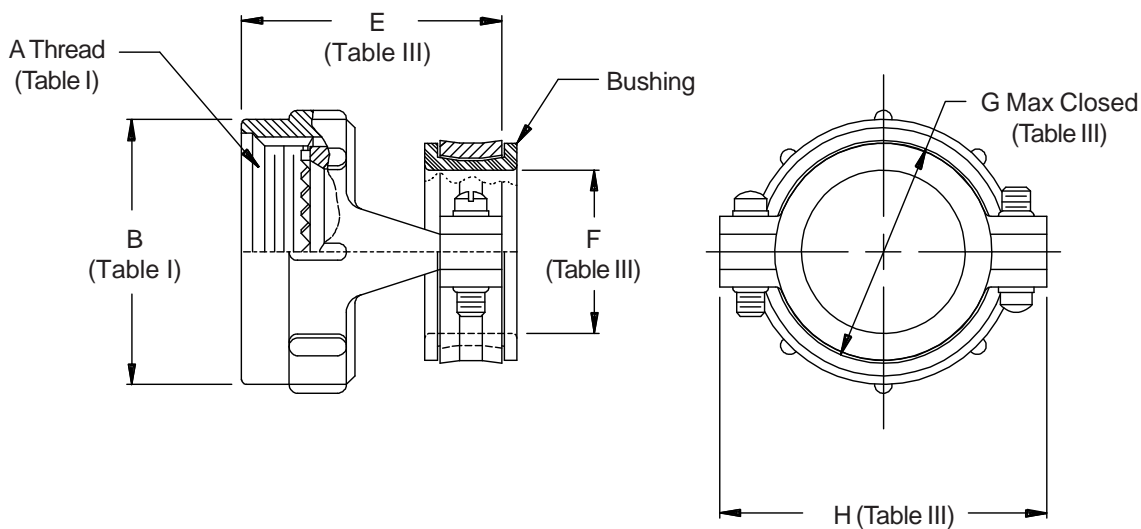

620-054
Strain Relief
Direct Coupling - Straight

**CONNECTOR
DESIGNATOR**
F
**DIRECT
COUPLING**

See inside back cover fold-out or pages 13 and 14 for Tables I and II.

TABLE III: CABLE ENTRY					
Shell Size	E Max	F Dia Free	G Max Closed	H Max	
08	1.078 (27.4)	.125 (3.2)	.187 (4.7)	.828 (21.0)	
10	1.078 (27.4)	.188 (4.8)	.187 (4.7)	.891 (22.6)	
12	1.078 (27.4)	.312 (7.9)	.281 (7.1)	1.016 (25.8)	
14	1.312 (33.3)	.375 (9.5)	.325 (8.3)	1.141 (29.0)	
16	1.312 (33.3)	.500 (12.7)	.356 (9.0)	1.203 (30.6)	
18	1.312 (33.3)	.625 (15.9)	.456 (11.6)	1.469 (37.3)	
20	1.312 (33.3)	.625 (15.9)	.519 (13.2)	1.469 (37.3)	
22	1.453 (36.9)	.750 (19.1)	.519 (13.2)	1.656 (42.1)	
24	1.375 (34.9)	.800 (20.3)	.657 (16.7)	1.750 (44.5)	

1. Cable Entry is defined as the accommodation entry for the wire bundle or cable. Dimensions are not intended for inspection criteria.
2. Metric dimensions (mm) are indicated in parentheses.

X-ON Electronics