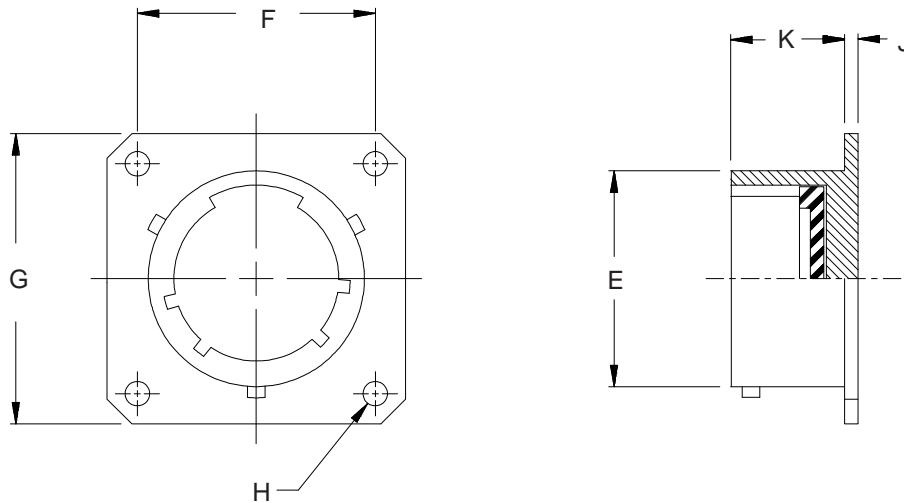

650FS002
Dummy Stowage Receptacles - Bayonet
MIL-C-38999 Series II

MIL-C-38999
Series II

See inside back cover fold-out or page 14 for Table II.

TABLE III: DIMENSIONS

Shell Size	E Max	F	G Max	H Nom	J	K
08	.474 (12.0)	.594 (15.1)	.823 (20.9)	.120 (3.0)	.063 (1.6)	.449 (11.4)
10	.591 (15.0)	.719 (18.3)	.949 (24.1)	.120 (3.0)	.063 (1.6)	.449 (11.4)
12	.751 (19.1)	.812 (20.6)	1.042 (26.5)	.120 (3.0)	.063 (1.6)	.449 (11.4)
14	.876 (22.3)	.906 (23.0)	1.136 (28.9)	.120 (3.0)	.063 (1.6)	.449 (11.4)
16	1.001 (25.4)	.969 (24.6)	1.230 (31.2)	.120 (3.0)	.063 (1.6)	.449 (11.4)
18	1.126 (28.6)	1.062 (27.0)	1.323 (33.6)	.120 (3.0)	.063 (1.6)	.449 (11.4)
20	1.251 (31.8)	1.156 (29.4)	1.449 (36.8)	.120 (3.0)	.063 (1.6)	.449 (11.4)
22	1.376 (35.0)	1.250 (31.8)	1.573 (40.0)	.120 (3.0)	.063 (1.6)	.449 (11.4)
24	1.501 (38.1)	1.375 (34.9)	1.699 (43.2)	.147 (3.7)	.063 (1.6)	.449 (11.4)

1. For complete dimensions see Military Standard MIL-C-38999 Series II.
2. Metric dimensions (mm) are indicated in parentheses.

X-ON Electronics

Largest Supplier of Electrical and Electronic Components

Click to view similar products for [Circular MIL Spec Tools, Hardware & Accessories](#) *category:*