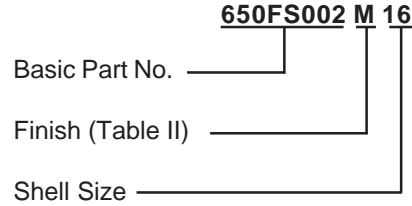

650FS002
Dummy Stowage Receptacles - Bayonet
MIL-C-38999 Series II

MIL-C-38999
Series II

See inside back cover fold-out or page 14 for Table II.

TABLE III: DIMENSIONS

Shell Size	E Max	F	G Max	H Nom	J	K
08	.474 (12.0)	.594 (15.1)	.823 (20.9)	.120 (3.0)	.063 (1.6)	.449 (11.4)
10	.591 (15.0)	.719 (18.3)	.949 (24.1)	.120 (3.0)	.063 (1.6)	.449 (11.4)
12	.751 (19.1)	.812 (20.6)	1.042 (26.5)	.120 (3.0)	.063 (1.6)	.449 (11.4)
14	.876 (22.3)	.906 (23.0)	1.136 (28.9)	.120 (3.0)	.063 (1.6)	.449 (11.4)
16	1.001 (25.4)	.969 (24.6)	1.230 (31.2)	.120 (3.0)	.063 (1.6)	.449 (11.4)
18	1.126 (28.6)	1.062 (27.0)	1.323 (33.6)	.120 (3.0)	.063 (1.6)	.449 (11.4)
20	1.251 (31.8)	1.156 (29.4)	1.449 (36.8)	.120 (3.0)	.063 (1.6)	.449 (11.4)
22	1.376 (35.0)	1.250 (31.8)	1.573 (40.0)	.120 (3.0)	.063 (1.6)	.449 (11.4)
24	1.501 (38.1)	1.375 (34.9)	1.699 (43.2)	.147 (3.7)	.063 (1.6)	.449 (11.4)

1. For complete dimensions see Military Standard MIL-C-38999 Series II.
2. Metric dimensions (mm) are indicated in parentheses.

X-ON Electronics

Largest Supplier of Electrical and Electronic Components

Click to view similar products for [Circular MIL Spec Tools, Hardware & Accessories](#) *category:*