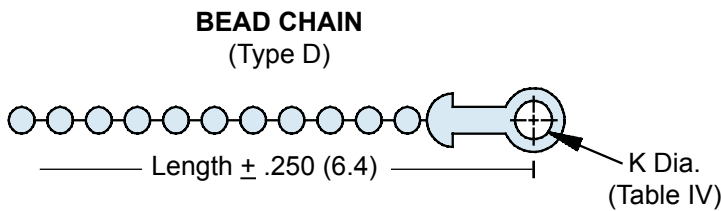

660-032 Plug Cover

SHELL SIZE DIMENSIONS						
Shell Size	Shell Size Code Ref.	E Dia Max	F Dia Max	G Dia Max	H Dia +0.0 (+0.0) -0.015 (-0.4)	J Dia +0.0 (+0.0) -0.015 (-0.4)
11	B	.875 (22.2)	.775 (19.7)	1.180 (30.0)	.793 (20.1)	.509 (12.9)
13	C	1.000 (25.4)	.901 (22.9)	1.320 (33.5)	.919 (23.3)	.634 (16.1)
15	D	1.125 (28.6)	1.039 (26.4)	1.440 (36.6)	1.044 (26.5)	.759 (19.3)
17	E	1.250 (31.8)	1.150 (29.2)	1.560 (39.6)	1.170 (29.7)	.885 (22.5)
19	F	1.375 (34.9)	1.276 (32.4)	1.680 (42.7)	1.294 (32.9)	1.009 (25.6)
21	G	1.500 (38.1)	1.402 (35.6)	1.820 (46.2)	1.419 (36.0)	1.134 (28.8)
23	H	1.625 (41.3)	1.528 (38.8)	1.940 (49.3)	1.544 (39.2)	1.259 (32.0)
25	J	1.750 (44.5)	1.650 (41.9)	2.060 (52.3)	1.669 (42.4)	1.384 (35.2)

Metric dimensions (mm) are indicated in parentheses.

660-031 (Receptacle) - 660-032 (Plug)
Protective Covers
MIL-C-38999 Series IV

TABLE III: ATTACHMENTS

Sym	Attachment Type
D	Bead Chain, Cres, Passivate
F	Wire Rope, Nylon Jacket
G	Nylon Rope
H	Wire Rope, Fluoropolymer Jacket
N	No Attachment
R	Wire Rope, PVC Jacket
S	#8 Sash Chain, Cres, Passivate
T	Wire Rope, No Jacket
U	Wire Rope, Polyurethane Jacket with Terminal

TABLE IV: EYELET

Dash No.	K Dia ±.010 (0.3)
01	.140 (3.6)
02	.182 (4.6)
03	.191 (4.9)
04	.197 (5.0)
05	.167 (4.2)
06	.125 (3.2)
07	.218 (5.5)
09	.156 (4.0)
00	No Eyelet

TABLE V: STYLE C RING DIA.

Dash No.	N Dia ±.015 (0.4)	Dash No.	N Dia ±.015 (0.4)
50	.425 (10.8)	74	1.625 (41.3)
52	.485 (12.3)	76	1.750 (44.5)
54	.640 (16.3)	78	1.875 (47.6)
56	.750 (19.1)	80	1.980 (50.3)
58	.890 (22.6)	82	2.060 (52.3)
60	1.015 (25.8)	84	2.235 (56.8)
62	1.095 (27.8)	86	2.310 (58.7)
64	1.130 (28.7)	88	2.475 (62.9)
66	1.250 (31.8)	90	2.655 (67.4)
68	1.350 (34.3)	92	2.810 (71.4)
70	1.390 (35.3)	94	3.045 (77.3)
72	1.485 (37.7)		