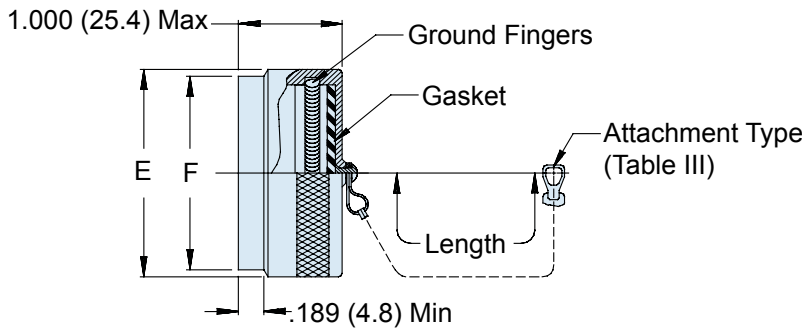

660-031 (Receptacle) - 660-032 (Plug)
Protective Covers
MIL-C-38999 Series IV

MIL-C-38999
Series IV

660-031 Receptacle Cover

TABLE II: FINISHES	
Symbol	Finish
MT	Ni-PTFE
M	Electroless Nickel
NF	Cadmium Plate, Olive Drab over Electroless Nickel

660-032 Plug Cover

SHELL SIZE DIMENSIONS						
Shell Size	Shell Size Code Ref.	E Dia Max	F Dia Max	G Dia Max	H Dia +0.0 (+0.0) -0.015 (-0.4)	J Dia +0.0 (+0.0) -0.015 (-0.4)
11	B	.875 (22.2)	.775 (19.7)	1.180 (30.0)	.793 (20.1)	.509 (12.9)
13	C	1.000 (25.4)	.901 (22.9)	1.320 (33.5)	.919 (23.3)	.634 (16.1)
15	D	1.125 (28.6)	1.039 (26.4)	1.440 (36.6)	1.044 (26.5)	.759 (19.3)
17	E	1.250 (31.8)	1.150 (29.2)	1.560 (39.6)	1.170 (29.7)	.885 (22.5)
19	F	1.375 (34.9)	1.276 (32.4)	1.680 (42.7)	1.294 (32.9)	1.009 (25.6)
21	G	1.500 (38.1)	1.402 (35.6)	1.820 (46.2)	1.419 (36.0)	1.134 (28.8)
23	H	1.625 (41.3)	1.528 (38.8)	1.940 (49.3)	1.544 (39.2)	1.259 (32.0)
25	J	1.750 (44.5)	1.650 (41.9)	2.060 (52.3)	1.669 (42.4)	1.384 (35.2)

Metric dimensions (mm) are indicated in parentheses.

660-031 (Receptacle) - 660-032 (Plug)
Protective Covers
MIL-C-38999 Series IV

TABLE III: ATTACHMENTS

Sym	Attachment Type
D	Bead Chain, Cres, Passivate
F	Wire Rope, Nylon Jacket
G	Nylon Rope
H	Wire Rope, Fluoropolymer Jacket
N	No Attachment
R	Wire Rope, PVC Jacket
S	#8 Sash Chain, Cres, Passivate
T	Wire Rope, No Jacket
U	Wire Rope, Polyurethane Jacket with Terminal

TABLE VII: STYLE A RING DIA.

Dash No.	N Dia ±.015 (0.4)	Dash No.	N Dia ±.015 (0.4)
095	.312 (7.9)	109	1.266 (32.2)
100	.391 (9.9)	209	1.312 (33.3)
101	101.516 (13.1)	110	1.438 (36.5)
102	102.583 (14.8)	210	1.438 (36.5)
103	103.641 (16.3)	111	1.521 (38.6)
104	104.708 (18.0)	211	1.536 (39.0)
105	105.766 (19.5)	112	1.641 (41.7)
205	205.788 (20.0)	113	1.766 (44.9)
106	106.896 (22.2)	213	1.812 (46.0)
206	206.907 (23.0)	114	1.891 (48.0)
107	1071.016 (25.8)	214	1.938 (49.2)
207	2071.025 (26.0)	115	2.078 (52.8)
108	1081.141 (29.0)	116	2.406 (61.1)
308	3081.188 (30.2)	117	2.510 (63.8)
208	2081.203 (30.6)		