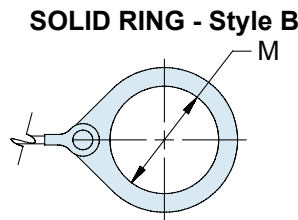

660-032 Plug Cover

SHELL SIZE DIMENSIONS						
Shell Size	Shell Size Code Ref.	E Dia Max	F Dia Max	G Dia Max	H Dia +0.0 (+0.0) -0.015 (-0.4)	J Dia +0.0 (+0.0) -0.015 (-0.4)
11	B	.875 (22.2)	.775 (19.7)	1.180 (30.0)	.793 (20.1)	.509 (12.9)
13	C	1.000 (25.4)	.901 (22.9)	1.320 (33.5)	.919 (23.3)	.634 (16.1)
15	D	1.125 (28.6)	1.039 (26.4)	1.440 (36.6)	1.044 (26.5)	.759 (19.3)
17	E	1.250 (31.8)	1.150 (29.2)	1.560 (39.6)	1.170 (29.7)	.885 (22.5)
19	F	1.375 (34.9)	1.276 (32.4)	1.680 (42.7)	1.294 (32.9)	1.009 (25.6)
21	G	1.500 (38.1)	1.402 (35.6)	1.820 (46.2)	1.419 (36.0)	1.134 (28.8)
23	H	1.625 (41.3)	1.528 (38.8)	1.940 (49.3)	1.544 (39.2)	1.259 (32.0)
25	J	1.750 (44.5)	1.650 (41.9)	2.060 (52.3)	1.669 (42.4)	1.384 (35.2)

Metric dimensions (mm) are indicated in parentheses.

660-031 (Receptacle) - 660-032 (Plug)
Protective Covers
MIL-C-38999 Series IV

TABLE III: ATTACHMENTS

Sym	Attachment Type
D	Bead Chain, Cres, Passivate
F	Wire Rope, Nylon Jacket
G	Nylon Rope
H	Wire Rope, Fluoropolymer Jacket
N	No Attachment
R	Wire Rope, PVC Jacket
S	#8 Sash Chain, Cres, Passivate
T	Wire Rope, No Jacket
U	Wire Rope, Polyurethane Jacket with Terminal

TABLE IV: EYELET

Dash No.	K Dia ±.010 (0.3)
01	.140 (3.6)
02	.182 (4.6)
03	.191 (4.9)
04	.197 (5.0)
05	.167 (4.2)
06	.125 (3.2)
07	.218 (5.5)
09	.156 (4.0)
00	No Eyelet

TABLE V: STYLE C RING DIA.

Dash No.	N Dia ±.015 (0.4)	Dash No.	N Dia ±.015 (0.4)
50	.425 (10.8)	74	1.625 (41.3)
52	.485 (12.3)	76	1.750 (44.5)
54	.640 (16.3)	78	1.875 (47.6)
56	.750 (19.1)	80	1.980 (50.3)
58	.890 (22.6)	82	2.060 (52.3)
60	1.015 (25.8)	84	2.235 (56.8)
62	1.095 (27.8)	86	2.310 (58.7)
64	1.130 (28.7)	88	2.475 (62.9)
66	1.250 (31.8)	90	2.655 (67.4)
68	1.350 (34.3)	92	2.810 (71.4)
70	1.390 (35.3)	94	3.045 (77.3)
72	1.485 (37.7)		