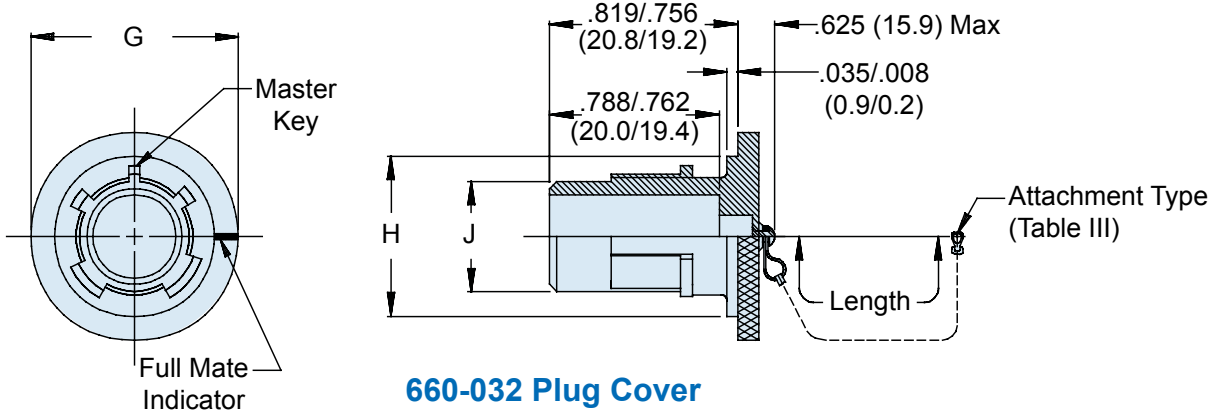

660-031 (Receptacle) - 660-032 (Plug)
Protective Covers
MIL-C-38999 Series IV

MIL-C-38999
Series IV

660-031 Receptacle Cover

TABLE II: FINISHES	
Symbol	Finish
MT	Ni-PTFE
M	Electroless Nickel
NF	Cadmium Plate, Olive Drab over Electroless Nickel

660-032 Plug Cover

SHELL SIZE DIMENSIONS						
Shell Size	Shell Size Code Ref.	E Dia Max	F Dia Max	G Dia Max	H Dia +0.0 (+0.0) -0.015 (-0.4)	J Dia +0.0 (+0.0) -0.015 (-0.4)
11	B	.875 (22.2)	.775 (19.7)	1.180 (30.0)	.793 (20.1)	.509 (12.9)
13	C	1.000 (25.4)	.901 (22.9)	1.320 (33.5)	.919 (23.3)	.634 (16.1)
15	D	1.125 (28.6)	1.039 (26.4)	1.440 (36.6)	1.044 (26.5)	.759 (19.3)
17	E	1.250 (31.8)	1.150 (29.2)	1.560 (39.6)	1.170 (29.7)	.885 (22.5)
19	F	1.375 (34.9)	1.276 (32.4)	1.680 (42.7)	1.294 (32.9)	1.009 (25.6)
21	G	1.500 (38.1)	1.402 (35.6)	1.820 (46.2)	1.419 (36.0)	1.134 (28.8)
23	H	1.625 (41.3)	1.528 (38.8)	1.940 (49.3)	1.544 (39.2)	1.259 (32.0)
25	J	1.750 (44.5)	1.650 (41.9)	2.060 (52.3)	1.669 (42.4)	1.384 (35.2)

TABLE VII: STYLE A RING DIA.

Dash No.	N Dia ±.015 (0.4)	Dash No.	N Dia ±.015 (0.4)
095	.312 (7.9)	109	1.266 (32.2)
100	.391 (9.9)	209	1.312 (33.3)
101	101.516 (13.1)	110	1.438 (36.5)
102	102.583 (14.8)	210	1.438 (36.5)
103	103.641 (16.3)	111	1.521 (38.6)
104	104.708 (18.0)	211	1.536 (39.0)
105	105.766 (19.5)	112	1.641 (41.7)
205	205.788 (20.0)	113	1.766 (44.9)
106	106.896 (22.2)	213	1.812 (46.0)
206	206.907 (23.0)	114	1.891 (48.0)
107	1071.016 (25.8)	214	1.938 (49.2)
207	2071.025 (26.0)	115	2.078 (52.8)
108	1081.141 (29.0)	116	2.406 (61.1)
308	3081.188 (30.2)	117	2.510 (63.8)
208	2081.203 (30.6)		