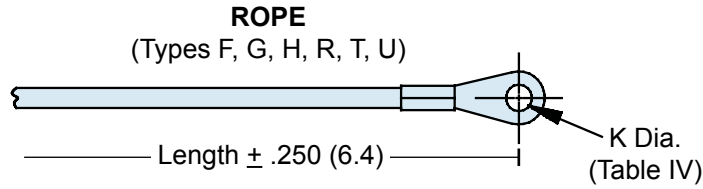

660-032 Plug Cover

SHELL SIZE DIMENSIONS						
Shell Size	Shell Size Code Ref.	E Dia Max	F Dia Max	G Dia Max	H Dia +0.0 (+0.0) -0.015 (-0.4)	J Dia +0.0 (+0.0) -0.015 (-0.4)
11	B	.875 (22.2)	.775 (19.7)	1.180 (30.0)	.793 (20.1)	.509 (12.9)
13	C	1.000 (25.4)	.901 (22.9)	1.320 (33.5)	.919 (23.3)	.634 (16.1)
15	D	1.125 (28.6)	1.039 (26.4)	1.440 (36.6)	1.044 (26.5)	.759 (19.3)
17	E	1.250 (31.8)	1.150 (29.2)	1.560 (39.6)	1.170 (29.7)	.885 (22.5)
19	F	1.375 (34.9)	1.276 (32.4)	1.680 (42.7)	1.294 (32.9)	1.009 (25.6)
21	G	1.500 (38.1)	1.402 (35.6)	1.820 (46.2)	1.419 (36.0)	1.134 (28.8)
23	H	1.625 (41.3)	1.528 (38.8)	1.940 (49.3)	1.544 (39.2)	1.259 (32.0)
25	J	1.750 (44.5)	1.650 (41.9)	2.060 (52.3)	1.669 (42.4)	1.384 (35.2)

Metric dimensions (mm) are indicated in parentheses.

660-031 (Receptacle) - 660-032 (Plug)
Protective Covers
MIL-C-38999 Series IV

TABLE III: ATTACHMENTS

Sym	Attachment Type
D	Bead Chain, Cres, Passivate
F	Wire Rope, Nylon Jacket
G	Nylon Rope
H	Wire Rope, Fluoropolymer Jacket
N	No Attachment
R	Wire Rope, PVC Jacket
S	#8 Sash Chain, Cres, Passivate
T	Wire Rope, No Jacket
U	Wire Rope, Polyurethane Jacket with Terminal

TABLE IV: EYELET

Dash No.	K Dia ±.010 (0.3)
01	.140 (3.6)
02	.182 (4.6)
03	.191 (4.9)
04	.197 (5.0)
05	.167 (4.2)
06	.125 (3.2)
07	.218 (5.5)
09	.156 (4.0)
00	No Eyelet

TABLE V: STYLE C RING DIA.

Dash No.	N Dia ±.015 (0.4)	Dash No.	N Dia ±.015 (0.4)
50	.425 (10.8)	74	1.625 (41.3)
52	.485 (12.3)	76	1.750 (44.5)
54	.640 (16.3)	78	1.875 (47.6)
56	.750 (19.1)	80	1.980 (50.3)
58	.890 (22.6)	82	2.060 (52.3)
60	1.015 (25.8)	84	2.235 (56.8)
62	1.095 (27.8)	86	2.310 (58.7)
64	1.130 (28.7)	88	2.475 (62.9)
66	1.250 (31.8)	90	2.655 (67.4)
68	1.350 (34.3)	92	2.810 (71.4)
70	1.390 (35.3)	94	3.045 (77.3)
72	1.485 (37.7)		