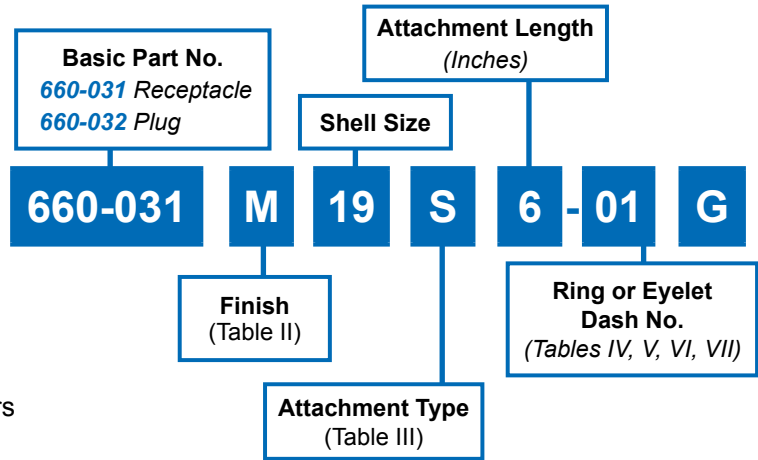

660-031 (Receptacle) - 660-032 (Plug)
Protective Covers
MIL-C-38999 Series IV

MIL-C-38999
Series IV

660-031 Receptacle Cover

TABLE II: FINISHES	
Symbol	Finish
MT	Ni-PTFE
M	Electroless Nickel
NF	Cadmium Plate, Olive Drab over Electroless Nickel