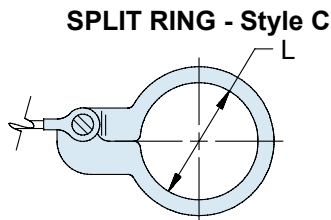

660-032 Plug Cover

SHELL SIZE DIMENSIONS						
Shell Size	Shell Size Code Ref.	E Dia Max	F Dia Max	G Dia Max	H Dia +0.0 (+0.0) -0.015 (-0.4)	J Dia +0.0 (+0.0) -0.015 (-0.4)
11	B	.875 (22.2)	.775 (19.7)	1.180 (30.0)	.793 (20.1)	.509 (12.9)
13	C	1.000 (25.4)	.901 (22.9)	1.320 (33.5)	.919 (23.3)	.634 (16.1)
15	D	1.125 (28.6)	1.039 (26.4)	1.440 (36.6)	1.044 (26.5)	.759 (19.3)
17	E	1.250 (31.8)	1.150 (29.2)	1.560 (39.6)	1.170 (29.7)	.885 (22.5)
19	F	1.375 (34.9)	1.276 (32.4)	1.680 (42.7)	1.294 (32.9)	1.009 (25.6)
21	G	1.500 (38.1)	1.402 (35.6)	1.820 (46.2)	1.419 (36.0)	1.134 (28.8)
23	H	1.625 (41.3)	1.528 (38.8)	1.940 (49.3)	1.544 (39.2)	1.259 (32.0)
25	J	1.750 (44.5)	1.650 (41.9)	2.060 (52.3)	1.669 (42.4)	1.384 (35.2)

Metric dimensions (mm) are indicated in parentheses.

660-031 (Receptacle) - 660-032 (Plug)
Protective Covers
MIL-C-38999 Series IV

TABLE III: ATTACHMENTS

Sym	Attachment Type
D	Bead Chain, Cres, Passivate
F	Wire Rope, Nylon Jacket
G	Nylon Rope
H	Wire Rope, Fluoropolymer Jacket
N	No Attachment
R	Wire Rope, PVC Jacket
S	#8 Sash Chain, Cres, Passivate
T	Wire Rope, No Jacket
U	Wire Rope, Polyurethane Jacket with Terminal

TABLE IV: EYELET

Dash No.	K Dia ±.010 (0.3)
01	.140 (3.6)
02	.182 (4.6)
03	.191 (4.9)
04	.197 (5.0)
05	.167 (4.2)
06	.125 (3.2)
07	.218 (5.5)
09	.156 (4.0)
00	No Eyelet

TABLE V: STYLE C RING DIA.

Dash No.	N Dia ±.015 (0.4)	Dash No.	N Dia ±.015 (0.4)
50	.425 (10.8)	74	1.625 (41.3)
52	.485 (12.3)	76	1.750 (44.5)
54	.640 (16.3)	78	1.875 (47.6)
56	.750 (19.1)	80	1.980 (50.3)
58	.890 (22.6)	82	2.060 (52.3)
60	1.015 (25.8)	84	2.235 (56.8)
62	1.095 (27.8)	86	2.310 (58.7)
64	1.130 (28.7)	88	2.475 (62.9)
66	1.250 (31.8)	90	2.655 (67.4)
68	1.350 (34.3)	92	2.810 (71.4)
70	1.390 (35.3)	94	3.045 (77.3)
72	1.485 (37.7)		