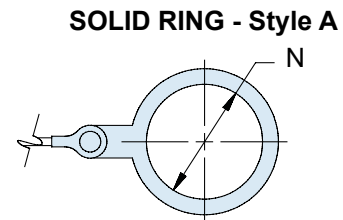

660-032 Plug Cover

SHELL SIZE DIMENSIONS						
Shell Size	Shell Size Code Ref.	E Dia Max	F Dia Max	G Dia Max	H Dia +0.0 (+0.0) -0.015 (-0.4)	J Dia +0.0 (+0.0) -0.015 (-0.4)
11	B	.875 (22.2)	.775 (19.7)	1.180 (30.0)	.793 (20.1)	.509 (12.9)
13	C	1.000 (25.4)	.901 (22.9)	1.320 (33.5)	.919 (23.3)	.634 (16.1)
15	D	1.125 (28.6)	1.039 (26.4)	1.440 (36.6)	1.044 (26.5)	.759 (19.3)
17	E	1.250 (31.8)	1.150 (29.2)	1.560 (39.6)	1.170 (29.7)	.885 (22.5)
19	F	1.375 (34.9)	1.276 (32.4)	1.680 (42.7)	1.294 (32.9)	1.009 (25.6)
21	G	1.500 (38.1)	1.402 (35.6)	1.820 (46.2)	1.419 (36.0)	1.134 (28.8)
23	H	1.625 (41.3)	1.528 (38.8)	1.940 (49.3)	1.544 (39.2)	1.259 (32.0)
25	J	1.750 (44.5)	1.650 (41.9)	2.060 (52.3)	1.669 (42.4)	1.384 (35.2)

Metric dimensions (mm) are indicated in parentheses.

660-031 (Receptacle) - 660-032 (Plug)
Protective Covers
MIL-C-38999 Series IV

TABLE III: ATTACHMENTS

Sym	Attachment Type
D	Bead Chain, Cres, Passivate
F	Wire Rope, Nylon Jacket
G	Nylon Rope
H	Wire Rope, Fluoropolymer Jacket
N	No Attachment
R	Wire Rope, PVC Jacket
S	#8 Sash Chain, Cres, Passivate
T	Wire Rope, No Jacket
U	Wire Rope, Polyurethane Jacket with Terminal

TABLE IV: EYELET

Dash No.	K Dia ±.010 (0.3)
01	.140 (3.6)
02	.182 (4.6)
03	.191 (4.9)
04	.197 (5.0)
05	.167 (4.2)
06	.125 (3.2)
07	.218 (5.5)
09	.156 (4.0)
00	No Eyelet

TABLE V: STYLE C RING DIA.

Dash No.	N Dia ±.015 (0.4)	Dash No.	N Dia ±.015 (0.4)
50	.425 (10.8)	74	1.625 (41.3)
52	.485 (12.3)	76	1.750 (44.5)
54	.640 (16.3)	78	1.875 (47.6)
56	.750 (19.1)	80	1.980 (50.3)
58	.890 (22.6)	82	2.060 (52.3)
60	1.015 (25.8)	84	2.235 (56.8)
62	1.095 (27.8)	86	2.310 (58.7)
64	1.130 (28.7)	88	2.475 (62.9)
66	1.250 (31.8)	90	2.655 (67.4)
68	1.350 (34.3)	92	2.810 (71.4)
70	1.390 (35.3)	94	3.045 (77.3)
72	1.485 (37.7)		