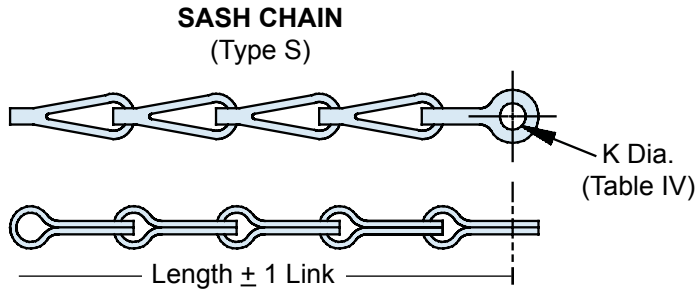

660-032 Plug Cover

SHELL SIZE DIMENSIONS						
Shell Size	Shell Size Code Ref.	E Dia Max	F Dia Max	G Dia Max	H Dia +0.0 (+0.0) -0.015 (-0.4)	J Dia +0.0 (+0.0) -0.015 (-0.4)
11	B	.875 (22.2)	.775 (19.7)	1.180 (30.0)	.793 (20.1)	.509 (12.9)
13	C	1.000 (25.4)	.901 (22.9)	1.320 (33.5)	.919 (23.3)	.634 (16.1)
15	D	1.125 (28.6)	1.039 (26.4)	1.440 (36.6)	1.044 (26.5)	.759 (19.3)
17	E	1.250 (31.8)	1.150 (29.2)	1.560 (39.6)	1.170 (29.7)	.885 (22.5)
19	F	1.375 (34.9)	1.276 (32.4)	1.680 (42.7)	1.294 (32.9)	1.009 (25.6)
21	G	1.500 (38.1)	1.402 (35.6)	1.820 (46.2)	1.419 (36.0)	1.134 (28.8)
23	H	1.625 (41.3)	1.528 (38.8)	1.940 (49.3)	1.544 (39.2)	1.259 (32.0)
25	J	1.750 (44.5)	1.650 (41.9)	2.060 (52.3)	1.669 (42.4)	1.384 (35.2)

Metric dimensions (mm) are indicated in parentheses.

660-031 (Receptacle) - 660-032 (Plug)
Protective Covers
MIL-C-38999 Series IV

TABLE III: ATTACHMENTS

Sym	Attachment Type
D	Bead Chain, Cres, Passivate
F	Wire Rope, Nylon Jacket
G	Nylon Rope
H	Wire Rope, Fluoropolymer Jacket
N	No Attachment
R	Wire Rope, PVC Jacket
S	#8 Sash Chain, Cres, Passivate
T	Wire Rope, No Jacket
U	Wire Rope, Polyurethane Jacket with Terminal

TABLE IV: EYELET

Dash No.	K Dia ±.010 (0.3)
01	.140 (3.6)
02	.182 (4.6)
03	.191 (4.9)
04	.197 (5.0)
05	.167 (4.2)
06	.125 (3.2)
07	.218 (5.5)
09	.156 (4.0)
00	No Eyelet

TABLE V: STYLE C RING DIA.

Dash No.	N Dia ±.015 (0.4)	Dash No.	N Dia ±.015 (0.4)
50	.425 (10.8)	74	1.625 (41.3)
52	.485 (12.3)	76	1.750 (44.5)
54	.640 (16.3)	78	1.875 (47.6)
56	.750 (19.1)	80	1.980 (50.3)
58	.890 (22.6)	82	2.060 (52.3)
60	1.015 (25.8)	84	2.235 (56.8)
62	1.095 (27.8)	86	2.310 (58.7)
64	1.130 (28.7)	88	2.475 (62.9)
66	1.250 (31.8)	90	2.655 (67.4)
68	1.350 (34.3)	92	2.810 (71.4)
70	1.390 (35.3)	94	3.045 (77.3)
72	1.485 (37.7)		