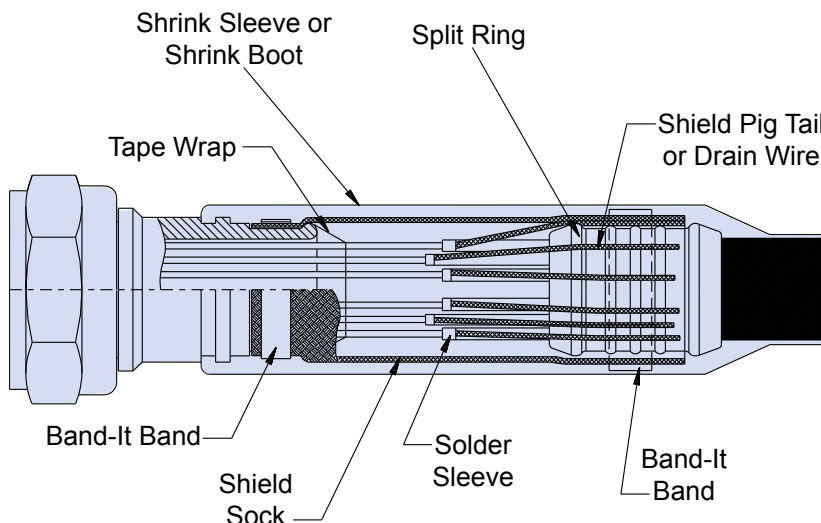

EXAMPLE APPLICATION