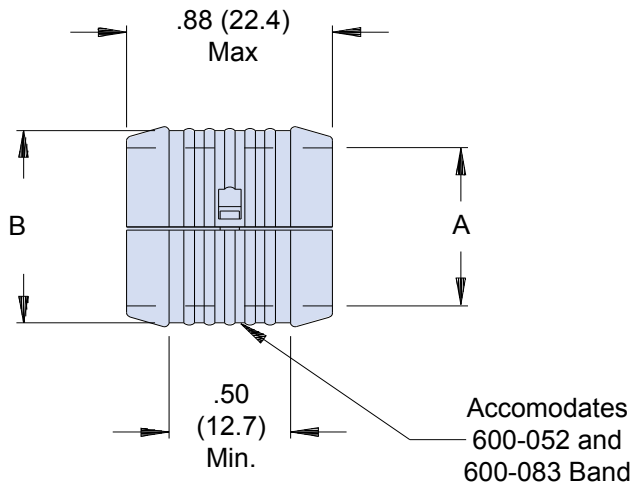

# 687-207 Composite MIL-C-85049/93 Banding Split-Ring

**For Use  
with Glenair  
Banding  
Backshells and  
Braid Socks**

**EXAMPLE PART NUMBER:**

**TABLE I: DASH NUMBER**

| Dash No. | A Diameter |        | B Diameter |        |
|----------|------------|--------|------------|--------|
|          | ± .03      | (0.8)  | ± .03      | (0.8)  |
| 04       | .25        | (6.4)  | .36        | (9.1)  |
| 06       | .38        | (9.7)  | .49        | (12.4) |
| 08       | .50        | (12.7) | .61        | (15.5) |
| 10       | .63        | (16.0) | .74        | (18.8) |
| 12       | .75        | (19.1) | .86        | (21.8) |
| 14       | .88        | (22.4) | .99        | (25.1) |
| 16       | 1.00       | (25.4) | 1.10       | (27.9) |
| 18       | 1.13       | (28.7) | 1.24       | (31.5) |
| 20       | 1.25       | (31.8) | 1.36       | (34.5) |
| 22       | 1.38       | (35.1) | 1.49       | (37.8) |
| 24       | 1.50       | (38.1) | 1.61       | (40.9) |
| 26       | 1.63       | (41.4) | 1.74       | (44.2) |
| 28       | 1.75       | (44.5) | 1.86       | (47.2) |