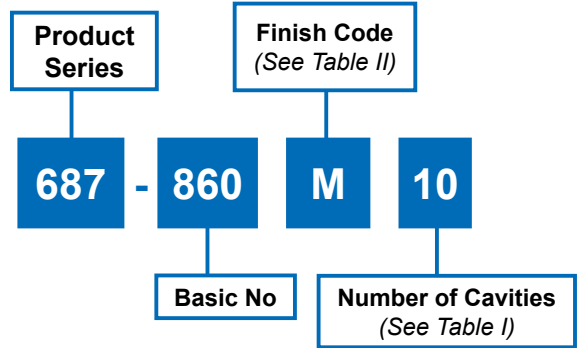

687-860
StarShield™ “Star”
 for StarShield™ Shield-Sock Backshells

StarShield™ “Star” for Shield Sock backshells

Table I					
No. Of Cavities	Style	A Dia	B Dia Max	C Dia Max	D Dia Max
3	1	-	.643(16.3)	-	-
4	1	-	.726(18.4)	-	-
5	1	.141(3.6)	.818(20.8)	-	-
6	1	.240(6.1)	.913(23.2)	-	-
7	1	.335(8.5)	1.010(25.7)	-	-
8	1	.385(9.8)	1.109(28.2)	-	-
9	1	.533(13.5)	1.208(30.7)	-	-
10	1	.633(16.1)	1.307(33.2)	-	-
14	2	-	1.470(37.3)	.798(20.3)	-
15	2	.141(3.6)	1.476(37.5)	.890(22.6)	-
18	2	.240(6.1)	1.570(39.9)	.985(25.0)	-
19	2	.330(8.4)	1.670(42.4)	1.081(27.5)	-
20	2	.385(9.8)	1.741(44.2)	1.181(30.0)	-
25	3	-	1.957(49.7)	1.374(34.9)	.715(18.2)
30	3	-	2.038(51.8)	1.456(37.0)	.788(20.0)

Notes:

1. Assembly to be bagged and tagged with manufacturer's name and part number.
2. Used with 687-859/861.
3. Material/Finish: Al alloy or CRES/see Table I

Table II	
Code	Finish Description
M	Electroless nickel
NF	Cad/O. D. Over electroless nickel (1000 hour salt spray)
ZM	Stainless steel/ electroless nickel
ZR	Aluminum/zinc-nickel, black

STYLE 1
 (Single Solid Star)

STYLE 2
 (Split Outer Star and Solid Inner Star)

STYLE 3
 (2 Split Outer Stars and Solid Inner Star)

Dimensions in inches (millimeters) and are subject to change without notice.