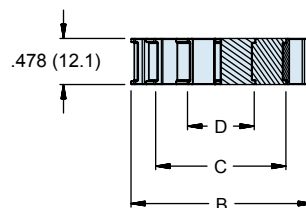

687-860
StarShield™ “Star”
 for StarShield™ Shield-Sock Backshells

StarShield™ “Star” for Shield Sock backshells

Table I					
No. Of Cavities	Style	A Dia	B Dia Max	C Dia Max	D Dia Max
3	1	-	.643(16.3)	-	-
4	1	-	.726(18.4)	-	-
5	1	.141(3.6)	.818(20.8)	-	-
6	1	.240(6.1)	.913(23.2)	-	-
7	1	.335(8.5)	1.010(25.7)	-	-
8	1	.385(9.8)	1.109(28.2)	-	-
9	1	.533(13.5)	1.208(30.7)	-	-
10	1	.633(16.1)	1.307(33.2)	-	-
14	2	-	1.470(37.3)	.798(20.3)	-
15	2	.141(3.6)	1.476(37.5)	.890(22.6)	-
18	2	.240(6.1)	1.570(39.9)	.985(25.0)	-
19	2	.330(8.4)	1.670(42.4)	1.081(27.5)	-
20	2	.385(9.8)	1.741(44.2)	1.181(30.0)	-
25	3	-	1.957(49.7)	1.374(34.9)	.715(18.2)
30	3	-	2.038(51.8)	1.456(37.0)	.788(20.0)

Notes:

1. Assembly to be bagged and tagged with manufacturer's name and part number.
2. Used with 687-859/861.
3. Material/Finish: Al alloy or CRES/see Table I

Table II	
Code	Finish Description
M	Electroless nickel
NF	Cad/O. D. Over electroless nickel (1000 hour salt spray)
ZM	Stainless steel/ electroless nickel
ZR	Aluminum/zinc-nickel, black

STYLE 1
 (Single Solid Star)

STYLE 2
 (Split Outer Star and Solid Inner Star)

STYLE 3
 (2 Split Outer Stars and Solid Inner Star)

Dimensions in inches (millimeters) and are subject to change without notice.