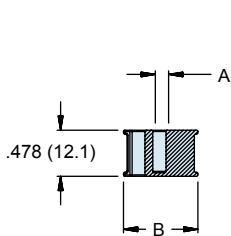

687-860
StarShield™ “Star”
 for StarShield™ Shield-Sock Backshells

StarShield™ “Star” for Shield Sock backshells

Table I					
No. Of Cavities	Style	A Dia	B Dia Max	C Dia Max	D Dia Max
3	1	-	.643(16.3)	-	-
4	1	-	.726(18.4)	-	-
5	1	.141(3.6)	.818(20.8)	-	-
6	1	.240(6.1)	.913(23.2)	-	-
7	1	.335(8.5)	1.010(25.7)	-	-
8	1	.385(9.8)	1.109(28.2)	-	-
9	1	.533(13.5)	1.208(30.7)	-	-
10	1	.633(16.1)	1.307(33.2)	-	-
14	2	-	1.470(37.3)	.798(20.3)	-
15	2	.141(3.6)	1.476(37.5)	.890(22.6)	-
18	2	.240(6.1)	1.570(39.9)	.985(25.0)	-
19	2	.330(8.4)	1.670(42.4)	1.081(27.5)	-
20	2	.385(9.8)	1.741(44.2)	1.181(30.0)	-
25	3	-	1.957(49.7)	1.374(34.9)	.715(18.2)
30	3	-	2.038(51.8)	1.456(37.0)	.788(20.0)

Notes:

1. Assembly to be bagged and tagged with manufacturer's name and part number.
2. Used with 687-859/861.
3. Material/Finish: Al alloy or CRES/see Table I

Table II	
Code	Finish Description
M	Electroless nickel
NF	Cad/O. D. Over electroless nickel (1000 hour salt spray)
ZM	Stainless steel/ electroless nickel
ZR	Aluminum/zinc-nickel, black

STYLE 1
 (Single Solid Star)

STYLE 2
 (Split Outer Star and Solid Inner Star)

STYLE 3
 (2 Split Outer Stars and Solid Inner Star)

Dimensions in inches (millimeters) and are subject to change without notice.