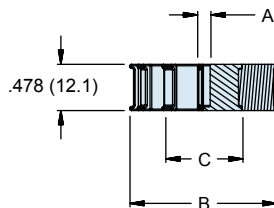

687-860
StarShield™ “Star”
 for StarShield™ Shield-Sock Backshells

StarShield™ “Star” for Shield Sock backshells

Table I					
No. Of Cavities	Style	A Dia	B Dia Max	C Dia Max	D Dia Max
3	1	-	.643(16.3)	-	-
4	1	-	.726(18.4)	-	-
5	1	.141(3.6)	.818(20.8)	-	-
6	1	.240(6.1)	.913(23.2)	-	-
7	1	.335(8.5)	1.010(25.7)	-	-
8	1	.385(9.8)	1.109(28.2)	-	-
9	1	.533(13.5)	1.208(30.7)	-	-
10	1	.633(16.1)	1.307(33.2)	-	-
14	2	-	1.470(37.3)	.798(20.3)	-
15	2	.141(3.6)	1.476(37.5)	.890(22.6)	-
18	2	.240(6.1)	1.570(39.9)	.985(25.0)	-
19	2	.330(8.4)	1.670(42.4)	1.081(27.5)	-
20	2	.385(9.8)	1.741(44.2)	1.181(30.0)	-
25	3	-	1.957(49.7)	1.374(34.9)	.715(18.2)
30	3	-	2.038(51.8)	1.456(37.0)	.788(20.0)

Notes:

1. Assembly to be bagged and tagged with manufacturer's name and part number.
2. Used with 687-859/861.
3. Material/Finish: Al alloy or CRES/see Table I

Table II	
Code	Finish Description
M	Electroless nickel
NF	Cad/O. D. Over electroless nickel (1000 hour salt spray)
ZM	Stainless steel/ electroless nickel
ZR	Aluminum/zinc-nickel, black

STYLE 1
 (Single Solid Star)

STYLE 2
 (Split Outer Star and Solid Inner Star)

STYLE 3
 (2 Split Outer Stars and Solid Inner Star)

Dimensions in inches (millimeters) and are subject to change without notice.