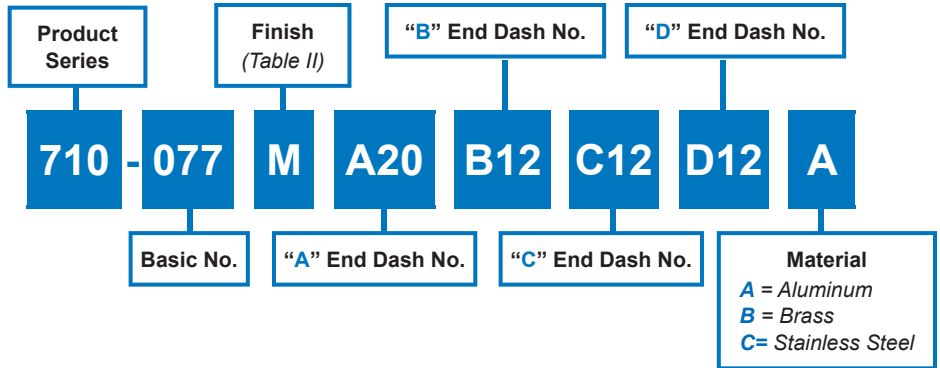

710-077 Metal Multi-Branch Transitions for Series 72 & 74 Tubing and Series 75 Conduit

Metal Multi-Branch Transitions for use with Transition Fittings

How To Order

Dash No.	Conduit Size (Ref)			H Thread Class 2A	D Max	E Max
	72	74	75			
06	06	06	-	7/16 - 28 UNEF	1.97 (50.0)	1.20 (30.5)
08	-	-	08	1/2 - 20 UNF	1.97 (50.0)	1.20 (30.5)
09	09	09	09	9/16 - 24 UNEF	2.13 (54.1)	1.30 (33.0)
10	-	10	-	9/16 - 24 UNEF	2.13 (54.1)	1.30 (33.0)
12	12	12	12	5/8 - 24 UNEF	2.22 (56.4)	1.34 (34.0)
14	14	14	-	11/16 - 24 UNEF	2.37 (60.2)	1.49 (37.8)
16	16	16	16	3/4 - 20 UNEF	2.37 (60.2)	1.49 (37.8)
20	20	20	20	7/8 - 20 UNEF	2.69 (68.3)	1.70 (43.2)
24	24	24	24	1 - 20 UNEF	2.75 (69.9)	1.84 (46.7)
28	28	28	-	1 3/16 - 18 UNEF	3.06 (77.7)	2.09 (53.1)
32	32	32	32	1 5/16 - 18 UNEF	3.28 (83.3)	2.23 (56.6)
40	40	40	40	1 1/2 - 18 UNEF	3.59 (91.2)	2.50 (63.5)
48	48	48	48	1 3/4 - 18 UNS	4.23 (107.4)	2.96 (75.2)
56	-	56	56	2 - 18 UNS	5.00 (127.0)	3.50 (88.9)
64	-	64	64	2 1/4 - 16 UN	5.00 (127.0)	3.50 (88.9)
80	-	-	80	2 3/4 - 16 UN	5.70 (144.8)	4.10 (104.1)

* Consult factory for adapters using 3.000 inch (76.2) conduit

Sym	Finish
B	Olive Drab over Cadmium Plate
J	Gold Iridite over Cadmium Plate over Nickel
M	Electroless Nickel
N	Olive Drab over Cadmium Plate over Nickel
NC	Zinc Cobalt, Olive Drab
NF	Olive Drab over Cadmium Plate over Electroless Nickel (1000 Hour salt Spray)
T	Bright Dip Cadmium over Nickel
Z1	Passivate