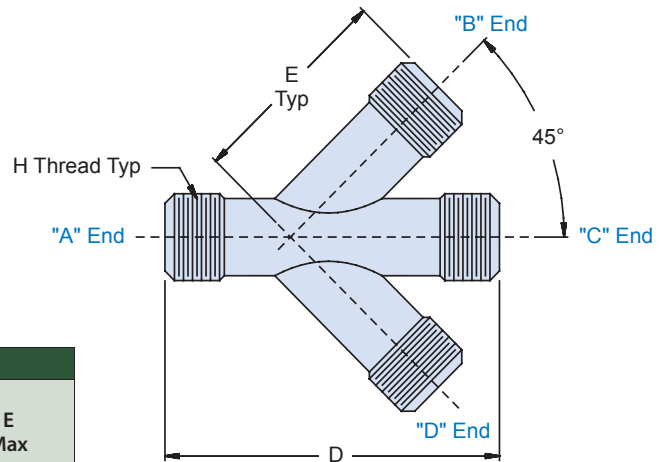

710-077 Metal Multi-Branch Transitions for Series 72 & 74 Tubing and Series 75 Conduit

Metal Multi-Branch Transitions for use with Transition Fittings

How To Order

Dash No.	Conduit Size (Ref)			H Thread Class 2A	D Max	E Max
	72	74	75			
06	06	06	-	7/16 - 28 UNEF	1.97 (50.0)	1.20 (30.5)
08	-	-	08	1/2 - 20 UNF	1.97 (50.0)	1.20 (30.5)
09	09	09	09	9/16 - 24 UNEF	2.13 (54.1)	1.30 (33.0)
10	-	10	-	9/16 - 24 UNEF	2.13 (54.1)	1.30 (33.0)
12	12	12	12	5/8 - 24 UNEF	2.22 (56.4)	1.34 (34.0)
14	14	14	-	11/16 - 24 UNEF	2.37 (60.2)	1.49 (37.8)
16	16	16	16	3/4 - 20 UNEF	2.37 (60.2)	1.49 (37.8)
20	20	20	20	7/8 - 20 UNEF	2.69 (68.3)	1.70 (43.2)
24	24	24	24	1 - 20 UNEF	2.75 (69.9)	1.84 (46.7)
28	28	28	-	1 3/16 - 18 UNEF	3.06 (77.7)	2.09 (53.1)
32	32	32	32	1 5/16 - 18 UNEF	3.28 (83.3)	2.23 (56.6)
40	40	40	40	1 1/2 - 18 UNEF	3.59 (91.2)	2.50 (63.5)
48	48	48	48	1 3/4 - 18 UNS	4.23 (107.4)	2.96 (75.2)
56	-	56	56	2 - 18 UNS	5.00 (127.0)	3.50 (88.9)
64	-	64	64	2 1/4 - 16 UN	5.00 (127.0)	3.50 (88.9)
80	-	-	80	2 3/4 - 16 UN	5.70 (144.8)	4.10 (104.1)

* Consult factory for adapters using 3.000 inch (76.2) conduit

Sym	Finish
B	Olive Drab over Cadmium Plate
J	Gold Iridite over Cadmium Plate over Nickel
M	Electroless Nickel
N	Olive Drab over Cadmium Plate over Nickel
NC	Zinc Cobalt, Olive Drab
NF	Olive Drab over Cadmium Plate over Electroless Nickel (1000 Hour salt Spray)
T	Bright Dip Cadmium over Nickel
Z1	Passivate