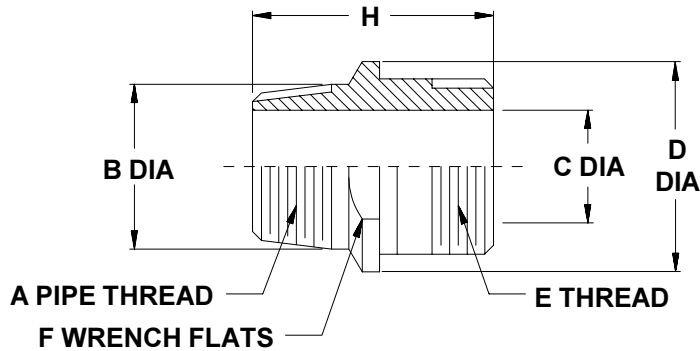

Series 75 Tapered Pipe Thread Adapters

710-114/115/405

710-116/117/406

TABLE I

SYMBOL	FINISH
B	Olive Drab over Cadmium Plate
J	Gold Iridite over Cadmium Plate over Nickel
M	Electroless Nickel
N	Olive Drab over Cadmium Plate over Nickel
NC	Zinc-Cobalt, Olive Drab
NF	Olive Drab over Cadmium Plate over Electroless Nickel (500 Hour Salt Spray)
T	Bright Dip Cadmium Plate over Nickel
Z1	Passivate

TABLE II

CONDUIT DASH NO.	A PIPE THREAD	B DIA	C DIA	D DIA MAX	E THREAD CLASS 2A	F DIM	G DIA MAX	H MAX
08	1/4	.540 (13.7)	.250 (6.4)	.72 (18.3)	1/2 - 20 UNF	.625 (15.9)	.625 (15.9)	1.31 (33.3)
12	3/8	.675 (17.1)	.375 (9.5)	1.01 (25.7)	5/8 - 24 UNEF	.875 (22.2)	.875 (22.2)	1.31 (33.3)
16	1/2	.840 (21.3)	.500 (12.7)	1.15 (29.2)	3/4 - 20 UNEF	1.000 (25.4)	1.000 (25.4)	1.25 (31.8)
24	3/4	1.050 (26.7)	.750 (19.1)	1.44 (36.6)	1 - 20 UNEF	1.250 (31.8)	1.250 (31.8)	1.52 (38.6)
32	1	1.315 (33.4)	1.000 (25.4)	1.73 (43.9)	1 5/16 - 18 UNEF	1.500 (38.1)	1.500 (38.1)	1.83 (46.5)
40	1 1/4	1.660 (42.2)	1.250 (31.8)	2.02 (51.3)	1 1/2 - 18 UNEF	1.750 (44.5)	1.750 (44.5)	1.85 (47.0)
48	1 1/2	1.900 (48.3)	1.500 (38.1)	2.60 (66.0)	1 3/4 - 18 UNS	2.250 (57.2)	2.125 (54.0)	1.85 (47.0)
64	2	2.375 (60.3)	2.000 (50.8)	2.89 (73.4)	2 1/4 - 16 UN	2.500 (63.5)	2.500 (63.5)	1.85 (47.0)

Metric dimensions (mm) are in parentheses.

X-ON Electronics

Largest Supplier of Electrical and Electronic Components

Click to view similar products for [Circular MIL Spec Strain Reliefs & Adapters](#) category: