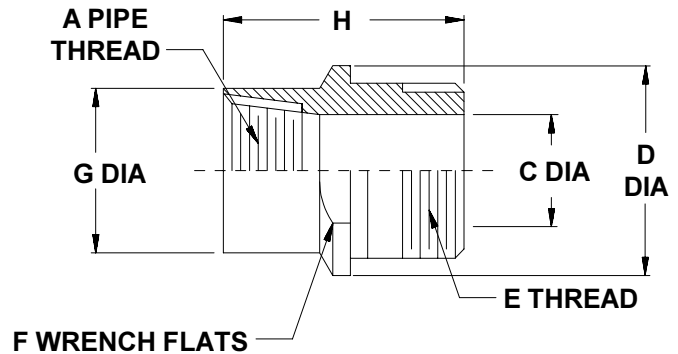

Series 75 Tapered Pipe Thread Adapters

710-114/115/405

710-116/117/406

TABLE I

SYMBOL	FINISH
B	Olive Drab over Cadmium Plate
J	Gold Iridite over Cadmium Plate over Nickel
M	Electroless Nickel
N	Olive Drab over Cadmium Plate over Nickel
NC	Zinc-Cobalt, Olive Drab
NF	Olive Drab over Cadmium Plate over Electroless Nickel (500 Hour Salt Spray)
T	Bright Dip Cadmium Plate over Nickel
Z1	Passivate

TABLE II

CONDUIT DASH NO.	A PIPE THREAD	B DIA	C DIA	D DIA MAX	E THREAD CLASS 2A	F DIM	G DIA MAX	H MAX
08	1/4	.540 (13.7)	.250 (6.4)	.72 (18.3)	1/2 - 20 UNF	.625 (15.9)	.625 (15.9)	1.31 (33.3)
12	3/8	.675 (17.1)	.375 (9.5)	1.01 (25.7)	5/8 - 24 UNEF	.875 (22.2)	.875 (22.2)	1.31 (33.3)
16	1/2	.840 (21.3)	.500 (12.7)	1.15 (29.2)	3/4 - 20 UNEF	1.000 (25.4)	1.000 (25.4)	1.25 (31.8)
24	3/4	1.050 (26.7)	.750 (19.1)	1.44 (36.6)	1 - 20 UNEF	1.250 (31.8)	1.250 (31.8)	1.52 (38.6)
32	1	1.315 (33.4)	1.000 (25.4)	1.73 (43.9)	1 5/16 - 18 UNEF	1.500 (38.1)	1.500 (38.1)	1.83 (46.5)
40	1 1/4	1.660 (42.2)	1.250 (31.8)	2.02 (51.3)	1 1/2 - 18 UNEF	1.750 (44.5)	1.750 (44.5)	1.85 (47.0)
48	1 1/2	1.900 (48.3)	1.500 (38.1)	2.60 (66.0)	1 3/4 - 18 UNS	2.250 (57.2)	2.125 (54.0)	1.85 (47.0)
64	2	2.375 (60.3)	2.000 (50.8)	2.89 (73.4)	2 1/4 - 16 UN	2.500 (63.5)	2.500 (63.5)	1.85 (47.0)

Metric dimensions (mm) are in parentheses.

X-ON Electronics

Largest Supplier of Electrical and Electronic Components

Click to view similar products for [Circular MIL Spec Strain Reliefs & Adapters](#) category: