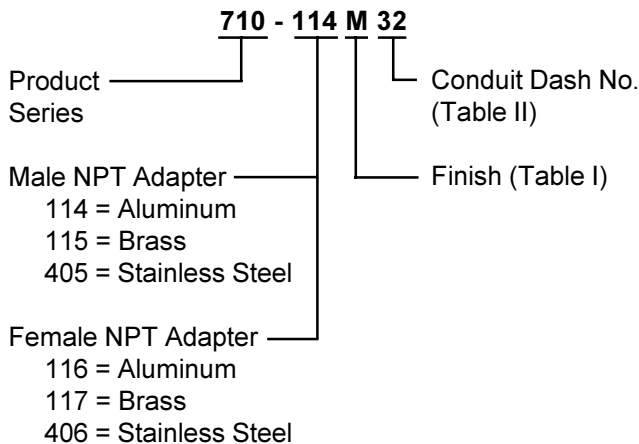

Series 75 Tapered Pipe Thread Adapters

710-114/115/405

710-116/117/406

TABLE I

SYMBOL	FINISH
B	Olive Drab over Cadmium Plate
J	Gold Iridite over Cadmium Plate over Nickel
M	Electroless Nickel
N	Olive Drab over Cadmium Plate over Nickel
NC	Zinc-Cobalt, Olive Drab
NF	Olive Drab over Cadmium Plate over Electroless Nickel (500 Hour Salt Spray)
T	Bright Dip Cadmium Plate over Nickel
Z1	Passivate

TABLE II

CONDUIT DASH NO.	A PIPE THREAD	B DIA	C DIA	D DIA MAX	E THREAD CLASS 2A	F DIM	G DIA MAX	H MAX
08	1/4	.540 (13.7)	.250 (6.4)	.72 (18.3)	1/2 - 20 UNF	.625 (15.9)	.625 (15.9)	1.31 (33.3)
12	3/8	.675 (17.1)	.375 (9.5)	1.01 (25.7)	5/8 - 24 UNEF	.875 (22.2)	.875 (22.2)	1.31 (33.3)
16	1/2	.840 (21.3)	.500 (12.7)	1.15 (29.2)	3/4 - 20 UNEF	1.000 (25.4)	1.000 (25.4)	1.25 (31.8)
24	3/4	1.050 (26.7)	.750 (19.1)	1.44 (36.6)	1 - 20 UNEF	1.250 (31.8)	1.250 (31.8)	1.52 (38.6)
32	1	1.315 (33.4)	1.000 (25.4)	1.73 (43.9)	1 5/16 - 18 UNEF	1.500 (38.1)	1.500 (38.1)	1.83 (46.5)
40	1 1/4	1.660 (42.2)	1.250 (31.8)	2.02 (51.3)	1 1/2 - 18 UNEF	1.750 (44.5)	1.750 (44.5)	1.85 (47.0)
48	1 1/2	1.900 (48.3)	1.500 (38.1)	2.60 (66.0)	1 3/4 - 18 UNS	2.250 (57.2)	2.125 (54.0)	1.85 (47.0)
64	2	2.375 (60.3)	2.000 (50.8)	2.89 (73.4)	2 1/4 - 16 UN	2.500 (63.5)	2.500 (63.5)	1.85 (47.0)

Metric dimensions (mm) are in parentheses.

X-ON Electronics

Largest Supplier of Electrical and Electronic Components

Click to view similar products for [Circular MIL Spec Strain Reliefs & Adapters](#) category: