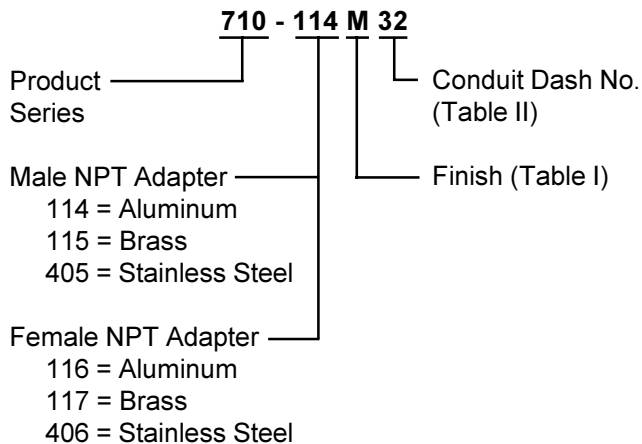

Series 75 Tapered Pipe Thread Adapters

710-114/115/405

710-116/117/406

TABLE I

SYMBOL	FINISH
B	Olive Drab over Cadmium Plate
J	Gold Iridite over Cadmium Plate over Nickel
M	Electroless Nickel
N	Olive Drab over Cadmium Plate over Nickel
NC	Zinc-Cobalt, Olive Drab
NF	Olive Drab over Cadmium Plate over Electroless Nickel (500 Hour Salt Spray)
T	Bright Dip Cadmium Plate over Nickel
Z1	Passivate

TABLE II

CONDUIT DASH NO.	A PIPE THREAD	B DIA	C DIA	D DIA MAX	E THREAD CLASS 2A	F DIM	G DIA MAX	H MAX
08	1/4	.540 (13.7)	.250 (6.4)	.72 (18.3)	1/2 - 20 UNF	.625 (15.9)	.625 (15.9)	1.31 (33.3)
12	3/8	.675 (17.1)	.375 (9.5)	1.01 (25.7)	5/8 - 24 UNEF	.875 (22.2)	.875 (22.2)	1.31 (33.3)
16	1/2	.840 (21.3)	.500 (12.7)	1.15 (29.2)	3/4 - 20 UNEF	1.000 (25.4)	1.000 (25.4)	1.25 (31.8)
24	3/4	1.050 (26.7)	.750 (19.1)	1.44 (36.6)	1 - 20 UNEF	1.250 (31.8)	1.250 (31.8)	1.52 (38.6)
32	1	1.315 (33.4)	1.000 (25.4)	1.73 (43.9)	1 5/16 - 18 UNEF	1.500 (38.1)	1.500 (38.1)	1.83 (46.5)
40	1 1/4	1.660 (42.2)	1.250 (31.8)	2.02 (51.3)	1 1/2 - 18 UNEF	1.750 (44.5)	1.750 (44.5)	1.85 (47.0)
48	1 1/2	1.900 (48.3)	1.500 (38.1)	2.60 (66.0)	1 3/4 - 18 UNS	2.250 (57.2)	2.125 (54.0)	1.85 (47.0)
64	2	2.375 (60.3)	2.000 (50.8)	2.89 (73.4)	2 1/4 - 16 UN	2.500 (63.5)	2.500 (63.5)	1.85 (47.0)

Metric dimensions (mm) are in parentheses.

X-ON Electronics

Largest Supplier of Electrical and Electronic Components

Click to view similar products for [Circular MIL Spec Tools, Hardware & Accessories](#) *category:*