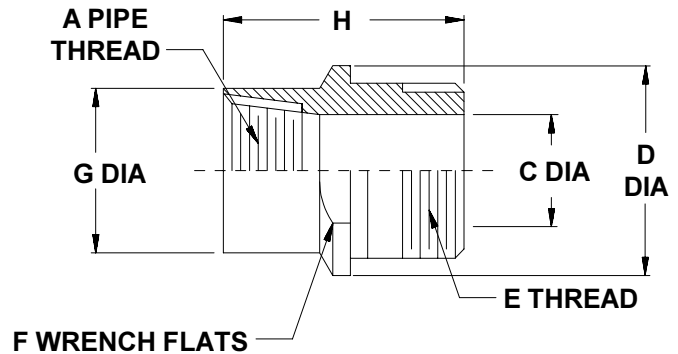

Series 75 Tapered Pipe Thread Adapters

710-114/115/405

710-116/117/406

TABLE I

SYMBOL	FINISH
B	Olive Drab over Cadmium Plate
J	Gold Iridite over Cadmium Plate over Nickel
M	Electroless Nickel
N	Olive Drab over Cadmium Plate over Nickel
NC	Zinc-Cobalt, Olive Drab
NF	Olive Drab over Cadmium Plate over Electroless Nickel (500 Hour Salt Spray)
T	Bright Dip Cadmium Plate over Nickel
Z1	Passivate

TABLE II

CONDUIT DASH NO.	A PIPE THREAD	B DIA	C DIA	D DIA MAX	E THREAD CLASS 2A	F DIM	G DIA MAX	H MAX
08	1/4	.540 (13.7)	.250 (6.4)	.72 (18.3)	1/2 - 20 UNF	.625 (15.9)	.625 (15.9)	1.31 (33.3)
12	3/8	.675 (17.1)	.375 (9.5)	1.01 (25.7)	5/8 - 24 UNEF	.875 (22.2)	.875 (22.2)	1.31 (33.3)
16	1/2	.840 (21.3)	.500 (12.7)	1.15 (29.2)	3/4 - 20 UNEF	1.000 (25.4)	1.000 (25.4)	1.25 (31.8)
24	3/4	1.050 (26.7)	.750 (19.1)	1.44 (36.6)	1 - 20 UNEF	1.250 (31.8)	1.250 (31.8)	1.52 (38.6)
32	1	1.315 (33.4)	1.000 (25.4)	1.73 (43.9)	1 5/16 - 18 UNEF	1.500 (38.1)	1.500 (38.1)	1.83 (46.5)
40	1 1/4	1.660 (42.2)	1.250 (31.8)	2.02 (51.3)	1 1/2 - 18 UNEF	1.750 (44.5)	1.750 (44.5)	1.85 (47.0)
48	1 1/2	1.900 (48.3)	1.500 (38.1)	2.60 (66.0)	1 3/4 - 18 UNS	2.250 (57.2)	2.125 (54.0)	1.85 (47.0)
64	2	2.375 (60.3)	2.000 (50.8)	2.89 (73.4)	2 1/4 - 16 UN	2.500 (63.5)	2.500 (63.5)	1.85 (47.0)

Metric dimensions (mm) are in parentheses.

X-ON Electronics

Largest Supplier of Electrical and Electronic Components

Click to view similar products for [Circular MIL Spec Tools, Hardware & Accessories](#) *category:*