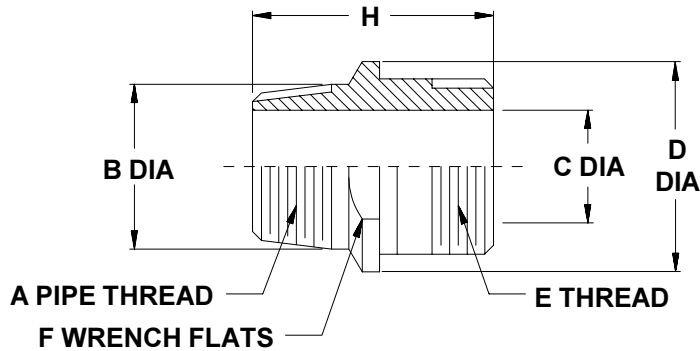

Series 75 Tapered Pipe Thread Adapters

710-114/115/405

710-116/117/406

TABLE I

SYMBOL	FINISH
B	Olive Drab over Cadmium Plate
J	Gold Iridite over Cadmium Plate over Nickel
M	Electroless Nickel
N	Olive Drab over Cadmium Plate over Nickel
NC	Zinc-Cobalt, Olive Drab
NF	Olive Drab over Cadmium Plate over Electroless Nickel (500 Hour Salt Spray)
T	Bright Dip Cadmium Plate over Nickel
Z1	Passivate

TABLE II

CONDUIT DASH NO.	A PIPE THREAD	B DIA	C DIA	D DIA MAX	E THREAD CLASS 2A	F DIM	G DIA MAX	H MAX
08	1/4	.540 (13.7)	.250 (6.4)	.72 (18.3)	1/2 - 20 UNF	.625 (15.9)	.625 (15.9)	1.31 (33.3)
12	3/8	.675 (17.1)	.375 (9.5)	1.01 (25.7)	5/8 - 24 UNEF	.875 (22.2)	.875 (22.2)	1.31 (33.3)
16	1/2	.840 (21.3)	.500 (12.7)	1.15 (29.2)	3/4 - 20 UNEF	1.000 (25.4)	1.000 (25.4)	1.25 (31.8)
24	3/4	1.050 (26.7)	.750 (19.1)	1.44 (36.6)	1 - 20 UNEF	1.250 (31.8)	1.250 (31.8)	1.52 (38.6)
32	1	1.315 (33.4)	1.000 (25.4)	1.73 (43.9)	1 5/16 - 18 UNEF	1.500 (38.1)	1.500 (38.1)	1.83 (46.5)
40	1 1/4	1.660 (42.2)	1.250 (31.8)	2.02 (51.3)	1 1/2 - 18 UNEF	1.750 (44.5)	1.750 (44.5)	1.85 (47.0)
48	1 1/2	1.900 (48.3)	1.500 (38.1)	2.60 (66.0)	1 3/4 - 18 UNS	2.250 (57.2)	2.125 (54.0)	1.85 (47.0)
64	2	2.375 (60.3)	2.000 (50.8)	2.89 (73.4)	2 1/4 - 16 UN	2.500 (63.5)	2.500 (63.5)	1.85 (47.0)

Metric dimensions (mm) are in parentheses.

X-ON Electronics

Largest Supplier of Electrical and Electronic Components

Click to view similar products for [Circular MIL Spec Tools, Hardware & Accessories](#) *category:*