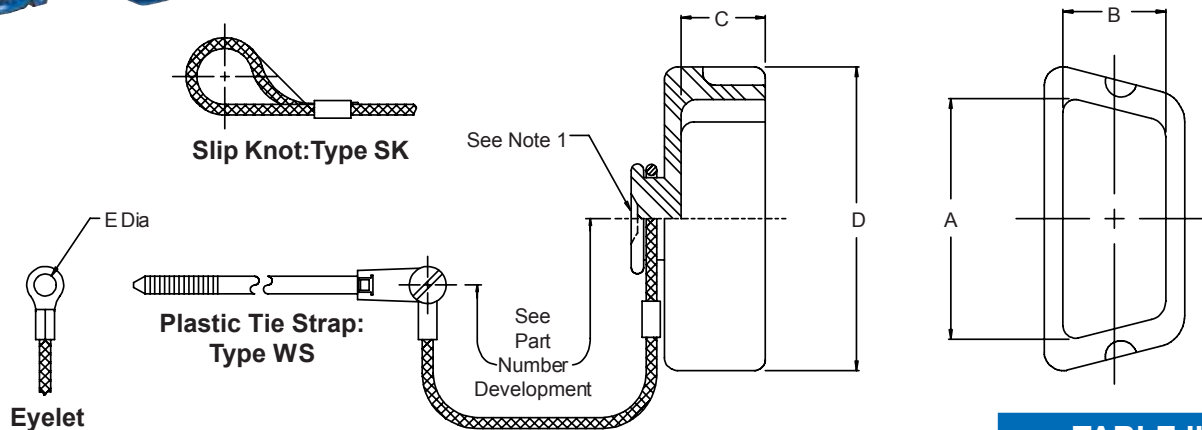

780-518
“Marshal Bean” Protective Rubber Cover
Universal D-Subminiature
for MIL-DTL-24308 Connectors

*“To Protect
and to Serve”*

780-518-15P G 12 - 03 C

Product Series
 Basic Number
 Shell Size (Table I)
 Attachment Rope
 Attachment Length in Inches
 C = Conductive
 (Omit for Standard)
 Attachment Type (Table II)
 G = Nylon Rope
 (Omit for None)

TABLE I: SHELL SIZE & COVER DIMENSIONS

Shell Size	A	B	C	D
09S	.610 (15.5)	.280 (7.1)	.220 (5.6)	.820 (20.8)
09P	.650 (16.5)	.330 (8.4)	.230 (5.8)	.820 (20.8)
15S	.940 (23.9)	.280 (7.1)	.240 (6.1)	1.260 (32.0)
15P	.970 (24.6)	.330 (8.4)	.240 (6.1)	1.260 (32.0)
25S	1.480 (37.6)	.280 (7.1)	.250 (6.4)	1.760 (44.7)
25P	1.500 (38.1)	.330 (8.4)	.250 (6.4)	1.780 (45.2)
37S	2.120 (53.8)	.280 (7.1)	.230 (5.8)	2.290 (58.2)
37P	2.150 (54.6)	.330 (8.4)	.230 (5.8)	2.290 (58.2)
50S	2.030 (51.6)	.390 (9.9)	.240 (6.1)	2.170 (55.1)
50P	2.050 (52.0)	.450 (11.4)	.230 (5.8)	2.230 (56.6)

TABLE II: ATTACHMENT TYPE

Dash No.	E Dia ±.010 (0.3)
00	No Terminal
01	.140 (3.6)
02	.182 (4.6)
03	.191 (4.9)
04	.197 (5.0)
05	.167 (4.2)
06	.125 (3.2)
07	.218 (5.5)
09	.156 (4.0)
WS	With Strap
SK	Slip Knot

NOTES:

- Cover Identified in area shown.
- Metric dimensions (mm) are indicated in parentheses.
- This series of covers is similar to Bean Rubber Mfg. Co. BP-D Subminiature Series, same Dash No.,
i.e.: BP-DAM15P-WS-L6 equivalent to 780-518-15PG6-WS
- Standard material contains trace amounts of sulfur (a vulcanizing agent) which is known to contribute to degradation/corrosion of silver plated components such as braid, etc. Specify MOD Code suffix -675 for sulfur-free material.