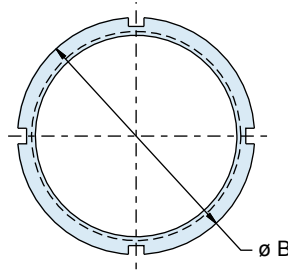

Series 80 Mighty Mouse Backshells and Accessories

Jam Nuts 809-094

Jam nut for Mighty Mouse connectors

Replace lost or damaged jam nuts with these standard replacement parts. Jam nut fits all Series 80 jam nut receptacles. Use with Glenair tool 600-146

X

How To Order			
Sample Part Number	809-094	-M	7
Series (See Table I)	809-094		
Shell Material and Finish	C = Aluminum / Black Anodize (Non-Conductive) RoHS Compliant		
	M = Aluminum / Electroless Nickel		
	NF = Aluminum / Cadmium with Olive Drab		
	ZN = Aluminum / Zinc-Nickel with Olive Drab Chromate		
	Z1 = Stainless Steel / Passivated		
Dash No.	See Table I		

Dash No.	800	801	804		805	A Thread Class 2B	B Dia
			-00 style	-07 style			
1	5					.3125-28 UN-2B	0.43
2	6	5				.3750-28 UN-2B	0.50
3	7	6				.4375-28 UNEF-2B	0.56
3-3				5		.4375-32 UN-2B	0.56
4	8		5	6		.5000-32 UN-2B	0.62
5					8	.5625-28 UN-2B	0.68
5-5	9	7,8	6			.5625-32 UN-2B	0.68
6		9		7,8		.6250-28 UN-2B	0.75
6-6	10					.6250-32 UN-2B	0.75
7		10	7,8	9	9,10	.6875-28 UN-2B	0.81
8	12	11	9	10	11	.7500-28 UN-2B	0.87
9			10	11	12	.8125-28 UN-2B	0.93
10	14	13	11	12	13	.8750-28 UN-2B	1.00
11	15					.9375-28 UN-2B	1.06
12			12	14	15	1.0000-28 UN-2B	1.12
13		16	14	15		1.0625-20 UN-2B	1.18
14		17	15			1.1250-28 UN-2B	1.25
15					18	1.1875-28 UN-2B	1.31
16		19			19	1.2500-28 UN-2B	1.37
18		21			21	1.3750-28 UN-2B	1.50
20					23	1.5000-28 UN-2B	1.62

Dimensions in Inches (millimeters) are subject to change without notice.

X-ON Electronics

Largest Supplier of Electrical and Electronic Components

Click to view similar products for [Circular MIL Spec Tools, Hardware & Accessories](#) *category:*