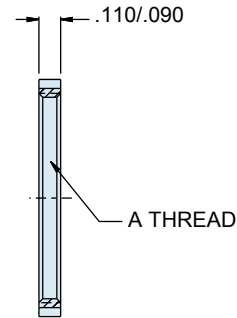

Series 80 Mighty Mouse Backshells and Accessories

Jam Nuts 809-094

Jam nut for Mighty Mouse connectors

Replace lost or damaged jam nuts with these standard replacement parts. Jam nut fits all Series 80 jam nut receptacles. Use with Glenair tool 600-146

X

How To Order			
Sample Part Number	809-094	-M	7
Series (See Table I)	809-094		
Shell Material and Finish	C = Aluminum / Black Anodize (Non-Conductive) RoHS Compliant		
	M = Aluminum / Electroless Nickel		
	NF = Aluminum / Cadmium with Olive Drab		
	ZN = Aluminum / Zinc-Nickel with Olive Drab Chromate		
	Z1 = Stainless Steel / Passivated		
Dash No.	See Table I		

Dash No.	800	801	804		805	A Thread Class 2B	B Dia
			-00 style	-07 style			
1	5					.3125-28 UN-2B	0.43
2	6	5				.3750-28 UN-2B	0.50
3	7	6				.4375-28 UNEF-2B	0.56
3-3				5		.4375-32 UN-2B	0.56
4	8		5	6		.5000-32 UN-2B	0.62
5					8	.5625-28 UN-2B	0.68
5-5	9	7,8	6			.5625-32 UN-2B	0.68
6		9		7,8		.6250-28 UN-2B	0.75
6-6	10					.6250-32 UN-2B	0.75
7		10	7,8	9	9,10	.6875-28 UN-2B	0.81
8	12	11	9	10	11	.7500-28 UN-2B	0.87
9			10	11	12	.8125-28 UN-2B	0.93
10	14	13	11	12	13	.8750-28 UN-2B	1.00
11	15					.9375-28 UN-2B	1.06
12			12	14	15	1.0000-28 UN-2B	1.12
13		16	14	15		1.0625-20 UN-2B	1.18
14		17	15			1.1250-28 UN-2B	1.25
15					18	1.1875-28 UN-2B	1.31
16		19			19	1.2500-28 UN-2B	1.37
18		21			21	1.3750-28 UN-2B	1.50
20					23	1.5000-28 UN-2B	1.62

Dimensions in Inches (millimeters) are subject to change without notice.

X-ON Electronics

Largest Supplier of Electrical and Electronic Components

Click to view similar products for [Circular MIL Spec Tools, Hardware & Accessories](#) *category:*