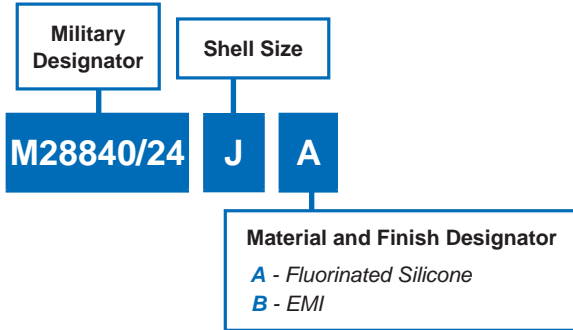

M28840/24 Mounting Gasket

MIL-DTL
28840

Designator	A	B Dia.	C	D Dia.
A (11)	.760 (19.30)	.766 (19.46)	1.039 (26.39)	.130 (3.30) .110 (2.79)
	.740 (18.80)	.750 (19.05)	1.023 (25.98)	
B (13)	.853 (21.67)	.891 (22.63)	1.154 (29.31)	
	.833 (21.16)	.875 (22.22)	1.138 (28.90)	
C (15)	.978 (24.84)	1.078 (27.38)	1.274 (32.36)	
	.958 (24.33)	1.062 (26.97)	1.258 (31.95)	
D (17)	1.025 (26.04)	1.141 (28.98)	1.399 (26.39)	
	1.005 (25.53)	1.125 (28.58)	1.383 (35.13)	
E (19)	1.150 (29.21)	1.338 (33.98)	1.524 (38.71)	
	1.130 (28.70)	1.312 (33.32)	1.508 (38.30)	
F (23)	1.291 (32.79)	1.516 (38.51)	1.734 (44.04)	
	1.271 (32.28)	1.500 (38.10)	1.718 (43.64)	
G (25)	1.402 (35.61)	1.641 (41.68)	1.834 (46.58)	.157 (3.99) .137 (3.48)
	1.382 (35.10)	1.625 (41.28)	1.818 (46.18)	
H (29)	1.578 (40.08)	1.891 (48.03)	2.154 (54.71)	
	1.558 (39.57)	1.875 (47.62)	2.138 (54.30)	
J (33)	1.744 (44.30)	2.078 (52.78)	2.344 (59.54)	.183 (4.65) .163 (4.14)
	1.724 (43.79)	2.062 (52.37)	2.328 (59.13)	