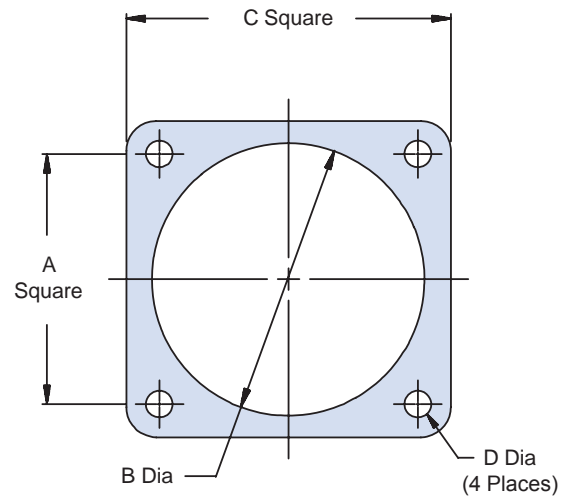

M28840/24 Mounting Gasket

MIL-DTL
28840

Designator	A	B Dia.	C	D Dia.
A (11)	.760 (19.30)	.766 (19.46)	1.039 (26.39)	.130 (3.30) .110 (2.79)
	.740 (18.80)	.750 (19.05)	1.023 (25.98)	
B (13)	.853 (21.67)	.891 (22.63)	1.154 (29.31)	
	.833 (21.16)	.875 (22.22)	1.138 (28.90)	
C (15)	.978 (24.84)	1.078 (27.38)	1.274 (32.36)	
	.958 (24.33)	1.062 (26.97)	1.258 (31.95)	
D (17)	1.025 (26.04)	1.141 (28.98)	1.399 (26.39)	
	1.005 (25.53)	1.125 (28.58)	1.383 (35.13)	
E (19)	1.150 (29.21)	1.338 (33.98)	1.524 (38.71)	
	1.130 (28.70)	1.312 (33.32)	1.508 (38.30)	
F (23)	1.291 (32.79)	1.516 (38.51)	1.734 (44.04)	
	1.271 (32.28)	1.500 (38.10)	1.718 (43.64)	
G (25)	1.402 (35.61)	1.641 (41.68)	1.834 (46.58)	.157 (3.99) .137 (3.48)
	1.382 (35.10)	1.625 (41.28)	1.818 (46.18)	
H (29)	1.578 (40.08)	1.891 (48.03)	2.154 (54.71)	
	1.558 (39.57)	1.875 (47.62)	2.138 (54.30)	
J (33)	1.744 (44.30)	2.078 (52.78)	2.344 (59.54)	.183 (4.65) .163 (4.14)
	1.724 (43.79)	2.062 (52.37)	2.328 (59.13)	