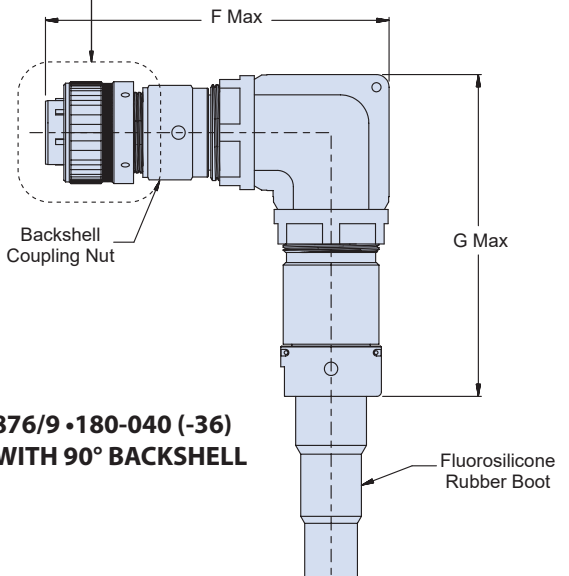

**MIL-PRF-28876 QPL plug connector**

Plug without backshell

Plug with straight backshell

**M28876/6 • 180-040 (-06)  
PLUG WITHOUT BACKSHELL**

**M28876/7 • 180-040 (-16) PLUG WITH STRAIGHT BACKSHELL**

**M28876 (/6, /7, /8, /9) • 180-040 (-06, -16, -26, -36)**  
**MIL-PRF-28876 Plug Connector**  
 for use with MIL-PRF-29504/14 and /15 Termini

MIL-PRF  
28876

Table I							
Shell Size	ØA Max	ØB Max	ØC Max	D Max	E Max	F Max	G Max.
11	1.028 (26.1)	0.960 (24.4)	0.960 (24.4)	6.090 (154.7)	3.540 (89.9)	4.190 (106.4)	4.250 (108.0)
13	1.141 (29.0)	1.085 (27.6)	1.085 (27.6)	6.160 (156.5)	3.580 (90.9)	4.190 (106.4)	4.250 (108.0)
15	1.263 (32.1)	1.255 (31.9)	1.255 (31.9)	6.440 (163.6)	3.850 (97.8)	4.440 (112.8)	4.500 (114.3)
23	1.705 (43.3)	1.695 (43.1)	1.763 (44.8)	7.350 (186.7)	5.000 (127.0)	4.850 (123.2)	5.000 (127.0)

All dimensions are per M28876/6

All dimensions are per M28876/6