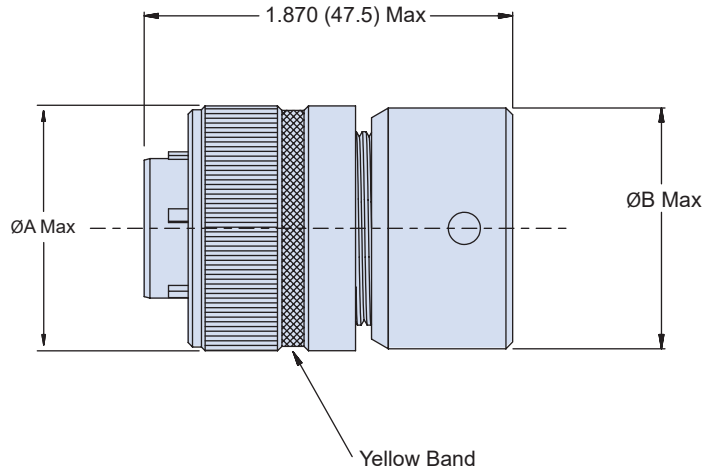

**MIL-PRF-28876 QPL plug connector**

Plug without backshell

Plug with straight backshell

**M28876/6 • 180-040 (-06)  
PLUG WITHOUT BACKSHELL**

**M28876/7 • 180-040 (-16) PLUG WITH STRAIGHT BACKSHELL**

**M28876 (/6, /7, /8, /9) • 180-040 (-06, -16, -26, -36)**  
**MIL-PRF-28876 Plug Connector**  
 for use with MIL-PRF-29504/14 and /15 Termini

MIL-PRF  
28876

Table I							
Shell Size	ØA Max	ØB Max	ØC Max	D Max	E Max	F Max	G Max.
11	1.028 (26.1)	0.960 (24.4)	0.960 (24.4)	6.090 (154.7)	3.540 (89.9)	4.190 (106.4)	4.250 (108.0)
13	1.141 (29.0)	1.085 (27.6)	1.085 (27.6)	6.160 (156.5)	3.580 (90.9)	4.190 (106.4)	4.250 (108.0)
15	1.263 (32.1)	1.255 (31.9)	1.255 (31.9)	6.440 (163.6)	3.850 (97.8)	4.440 (112.8)	4.500 (114.3)
23	1.705 (43.3)	1.695 (43.1)	1.763 (44.8)	7.350 (186.7)	5.000 (127.0)	4.850 (123.2)	5.000 (127.0)

All dimensions are per M28876/6

All dimensions are per M28876/6