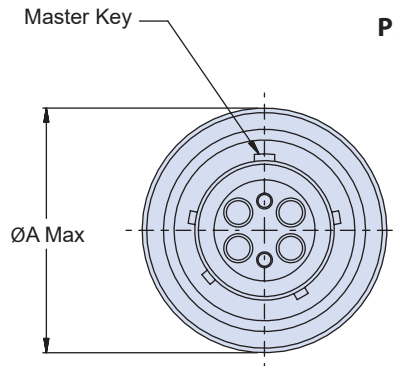

**MIL-PRF-28876 QPL plug connector**

Plug without backshell

Plug with straight backshell

**M28876/6 • 180-040 (-06)  
PLUG WITHOUT BACKSHELL**

**M28876/7 • 180-040 (-16) PLUG WITH STRAIGHT BACKSHELL**

**M28876 (/6, /7, /8, /9) • 180-040 (-06, -16, -26, -36)**  
**MIL-PRF-28876 Plug Connector**  
 for use with MIL-PRF-29504/14 and /15 Termini

MIL-PRF  
28876

Table I							
Shell Size	ØA Max	ØB Max	ØC Max	D Max	E Max	F Max	G Max.
11	1.028 (26.1)	0.960 (24.4)	0.960 (24.4)	6.090 (154.7)	3.540 (89.9)	4.190 (106.4)	4.250 (108.0)
13	1.141 (29.0)	1.085 (27.6)	1.085 (27.6)	6.160 (156.5)	3.580 (90.9)	4.190 (106.4)	4.250 (108.0)
15	1.263 (32.1)	1.255 (31.9)	1.255 (31.9)	6.440 (163.6)	3.850 (97.8)	4.440 (112.8)	4.500 (114.3)
23	1.705 (43.3)	1.695 (43.1)	1.763 (44.8)	7.350 (186.7)	5.000 (127.0)	4.850 (123.2)	5.000 (127.0)

All dimensions are per M28876/6

All dimensions are per M28876/6