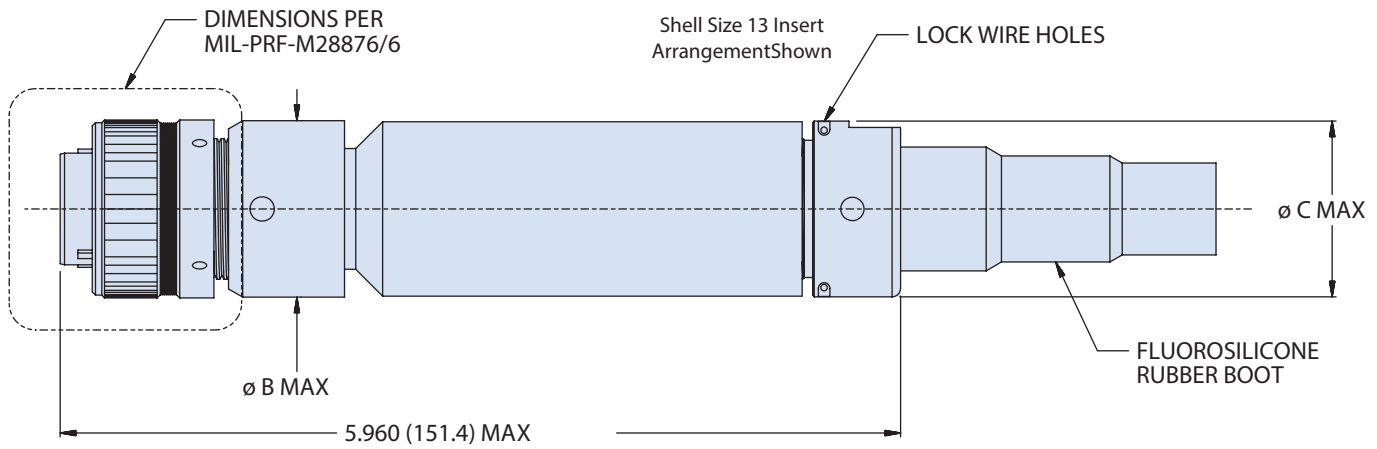

**MIL-PRF-28876 QPL plug connector**

Plug without backshell

Plug with straight backshell

**M28876/6 • 180-040 (-06)  
PLUG WITHOUT BACKSHELL**

**M28876/7 • 180-040 (-16) PLUG WITH STRAIGHT BACKSHELL**

**M28876 (/6, /7, /8, /9) • 180-040 (-06, -16, -26, -36)**  
**MIL-PRF-28876 Plug Connector**  
 for use with MIL-PRF-29504/14 and /15 Termini

MIL-PRF  
28876

Table I							
Shell Size	ØA Max	ØB Max	ØC Max	D Max	E Max	F Max	G Max.
11	1.028 (26.1)	0.960 (24.4)	0.960 (24.4)	6.090 (154.7)	3.540 (89.9)	4.190 (106.4)	4.250 (108.0)
13	1.141 (29.0)	1.085 (27.6)	1.085 (27.6)	6.160 (156.5)	3.580 (90.9)	4.190 (106.4)	4.250 (108.0)
15	1.263 (32.1)	1.255 (31.9)	1.255 (31.9)	6.440 (163.6)	3.850 (97.8)	4.440 (112.8)	4.500 (114.3)
23	1.705 (43.3)	1.695 (43.1)	1.763 (44.8)	7.350 (186.7)	5.000 (127.0)	4.850 (123.2)	5.000 (127.0)

All dimensions are per M28876/6

All dimensions are per M28876/6