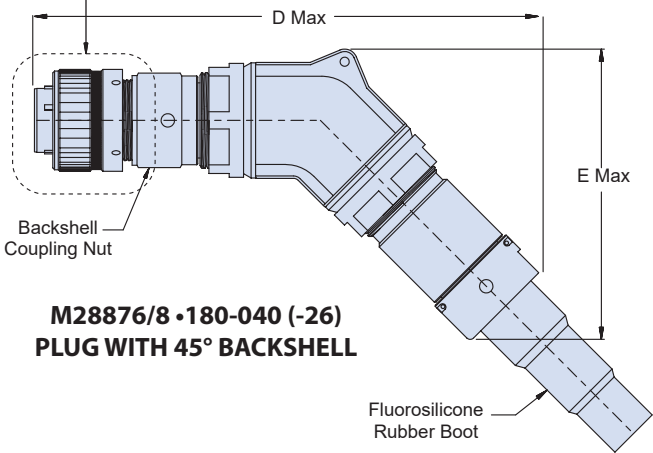

**MIL-PRF-28876 QPL plug connector**

Plug without backshell

Plug with straight backshell

**M28876/6 • 180-040 (-06)  
PLUG WITHOUT BACKSHELL**

**M28876/7 • 180-040 (-16) PLUG WITH STRAIGHT BACKSHELL**

**M28876 (/6, /7, /8, /9) • 180-040 (-06, -16, -26, -36)**  
**MIL-PRF-28876 Plug Connector**  
 for use with MIL-PRF-29504/14 and /15 Termini

MIL-PRF  
28876

Table I							
Shell Size	ØA Max	ØB Max	ØC Max	D Max	E Max	F Max	G Max.
11	1.028 (26.1)	0.960 (24.4)	0.960 (24.4)	6.090 (154.7)	3.540 (89.9)	4.190 (106.4)	4.250 (108.0)
13	1.141 (29.0)	1.085 (27.6)	1.085 (27.6)	6.160 (156.5)	3.580 (90.9)	4.190 (106.4)	4.250 (108.0)
15	1.263 (32.1)	1.255 (31.9)	1.255 (31.9)	6.440 (163.6)	3.850 (97.8)	4.440 (112.8)	4.500 (114.3)
23	1.705 (43.3)	1.695 (43.1)	1.763 (44.8)	7.350 (186.7)	5.000 (127.0)	4.850 (123.2)	5.000 (127.0)

All dimensions are per M28876/6

All dimensions are per M28876/6