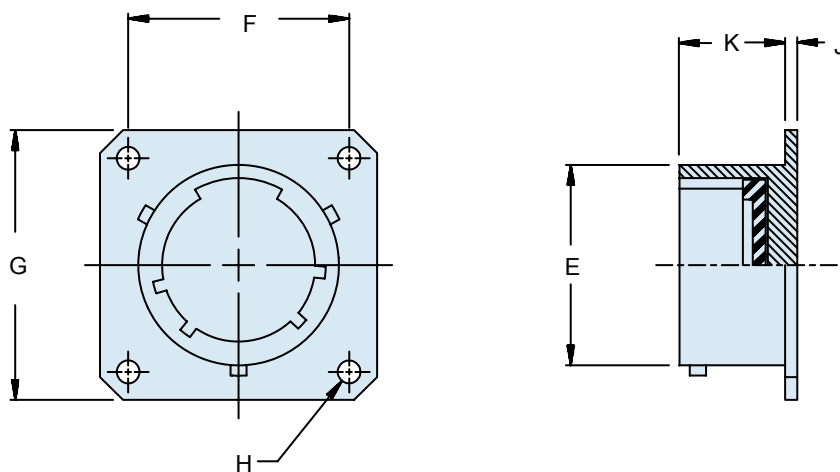

# M38999/9 Dummy Storage Receptacle Bayonet Coupling

**MATING CONNECTOR**  
MIL-DTL-38999 Series I

**TABLE I: Dash Number, Cable Entry and Backshell Dimensions**

Shell Size	E Max	F Dim		G Max		H Nom		J Max		K	
								±.010	(.3)		
9	.572 (14.5)	.719 (18.3)	.958 (24.3)	.128 (3.3)	.085 (2.2)	.727 (18.5)					
11	.701 (17.8)	.812 (20.6)	1.051 (26.7)	.128 (3.3)	.085 (2.2)	.727 (18.5)					
13	.851 (21.6)	.906 (23.0)	1.145 (29.1)	.128 (3.3)	.085 (2.2)	.727 (18.5)					
15	.976 (24.8)	.969 (24.6)	1.239 (31.5)	.128 (3.3)	.085 (2.2)	.727 (18.5)					
17	1.101 (28.0)	1.062 (27.0)	1.332 (33.8)	.128 (3.3)	.085 (2.2)	.727 (18.5)					
19	1.208 (30.7)	1.156 (29.4)	1.458 (37.0)	.128 (3.3)	.085 (2.2)	.727 (18.5)					
21	1.333 (33.9)	1.250 (31.8)	1.582 (40.2)	.128 (3.3)	.115 (2.9)	.697 (17.7)					
23	1.458 (37.0)	1.375 (34.9)	1.708 (43.4)	.147 (3.7)	.115 (2.9)	.697 (17.7)					
25	1.583 (40.2)	1.500 (38.1)	1.832 (46.5)	.147 (3.7)	.115 (2.9)	.697 (17.7)					

**APPLICATION NOTES**

1. Assembly to be identified with manufacturer's name and part number, space permitting.
2. For complete dimensions, see the applicable Military Specification.
3. Metric dimensions (mm) are in parentheses.