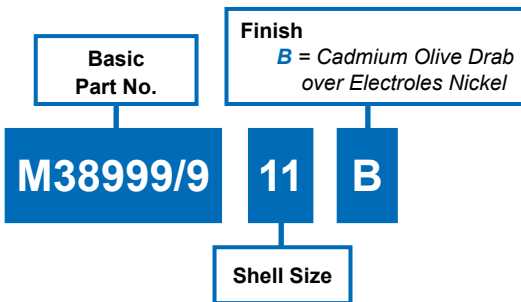

# M38999/9 Dummy Storage Receptacle Bayonet Coupling

**MATING CONNECTOR**  
MIL-DTL-38999 Series I

**TABLE I: Dash Number, Cable Entry and Backshell Dimensions**

Shell Size	E Max	F Dim		G Max		H Nom		J Max		K	
								±.010	(.3)		
9	.572 (14.5)	.719 (18.3)	.958 (24.3)	.128 (3.3)	.085 (2.2)	.727 (18.5)					
11	.701 (17.8)	.812 (20.6)	1.051 (26.7)	.128 (3.3)	.085 (2.2)	.727 (18.5)					
13	.851 (21.6)	.906 (23.0)	1.145 (29.1)	.128 (3.3)	.085 (2.2)	.727 (18.5)					
15	.976 (24.8)	.969 (24.6)	1.239 (31.5)	.128 (3.3)	.085 (2.2)	.727 (18.5)					
17	1.101 (28.0)	1.062 (27.0)	1.332 (33.8)	.128 (3.3)	.085 (2.2)	.727 (18.5)					
19	1.208 (30.7)	1.156 (29.4)	1.458 (37.0)	.128 (3.3)	.085 (2.2)	.727 (18.5)					
21	1.333 (33.9)	1.250 (31.8)	1.582 (40.2)	.128 (3.3)	.115 (2.9)	.697 (17.7)					
23	1.458 (37.0)	1.375 (34.9)	1.708 (43.4)	.147 (3.7)	.115 (2.9)	.697 (17.7)					
25	1.583 (40.2)	1.500 (38.1)	1.832 (46.5)	.147 (3.7)	.115 (2.9)	.697 (17.7)					