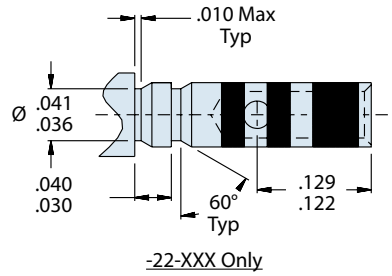

850-024
AS39029/88 Type
Thermocouple Socket Contact

D38999
Ser. I, III, IV

Thermocouple Socket Contact to Fit D38999 Series I, III and IV Connectors

Mating End Size	Wire Accomodation	Military Part Number	Glenair Part Number
22	22-28 AWG	M39029/88-482	850-024-22-482
22	22-28 AWG	M39029/88-483	850-024-22-483
22	22-28 AWG	M39029/88-484	850-024-22-484
22	22-28 AWG	M39029/88-485	850-024-22-485
20	20-24 AWG	M39029/88-486	850-024-20-486
20	20-24 AWG	M39029/88-487	850-024-20-487
20	20-24 AWG	M39029/88-488	850-024-20-488
20	20-24 AWG	M39029/88-489	850-024-20-489
16	16-20 AWG	M39029/88-490	850-024-16-490
16	16-20 AWG	M39029/88-491	850-024-16-491
16	16-20 AWG	M39029/88-492	850-024-16-492
16	16-20 AWG	M39029/88-493	850-024-16-493

D

850-024
AS39029/88 Type
Thermocouple Socket Contact

Special Purpose

TABLE I: CONTACT DIMENSIONS

Size	Military Number	Glenair Part Number	A (ref)	ø B	ø C	ø D	ø E	ø F Max	ø G	ø H
22	M39029/88-482	850-024-22-482	.855	.031 Min	.062 .060	.022 .018	.0355 .0335	.062	.048 .046	.005 .003
	M39029/88-483	850-024-22-483								
	M39029/88-484	850-024-22-484								
	M39029/88-485	850-024-22-485								
20	M39029/88-486	850-024-20-486	.855	.044 .042	.094 .091	.032 .026	.048 .046	.078	.070 .068	.010 .005
	M39029/88-487	850-024-20-487								
	M39029/88-488	850-024-20-488								
	M39029/88-489	850-024-20-489								
16	M39029/88-490	850-024-16-490	.855	.064 Min	.130 .127	.042 .036	.068 .066	.113	.103 .101	.010 .005
	M39029/88-491	850-024-16-491								
	M39029/88-492	850-024-16-492								
	M39029/88-493	850-024-16-493								