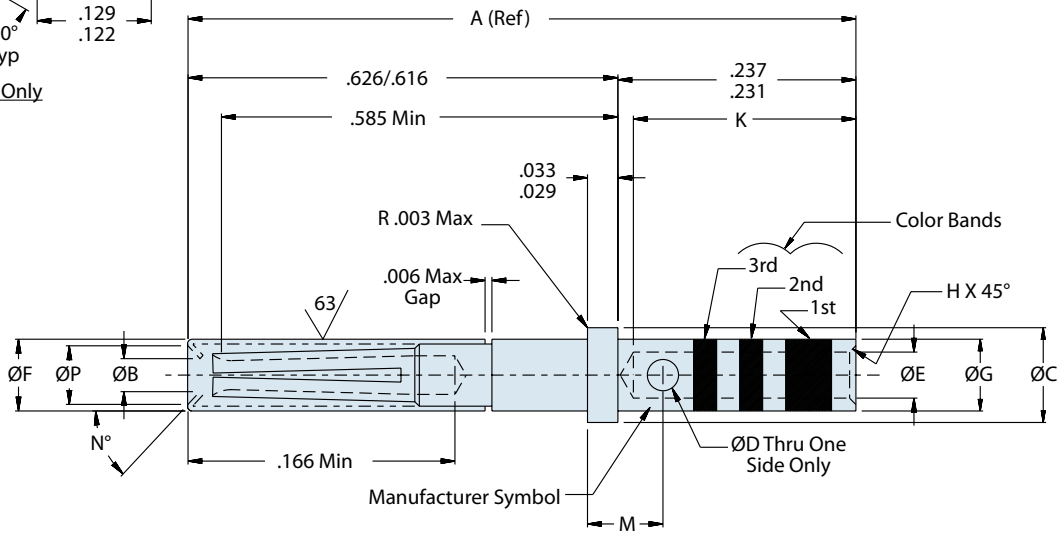

850-024
AS39029/88 Type
Thermocouple Socket Contact

D38999
Ser. I, III, IV

Thermocouple Socket Contact to Fit D38999 Series I, III and IV Connectors

Mating End Size	Wire Accomodation	Military Part Number	Glenair Part Number
22	22-28 AWG	M39029/88-482	850-024-22-482
22	22-28 AWG	M39029/88-483	850-024-22-483
22	22-28 AWG	M39029/88-484	850-024-22-484
22	22-28 AWG	M39029/88-485	850-024-22-485
20	20-24 AWG	M39029/88-486	850-024-20-486
20	20-24 AWG	M39029/88-487	850-024-20-487
20	20-24 AWG	M39029/88-488	850-024-20-488
20	20-24 AWG	M39029/88-489	850-024-20-489
16	16-20 AWG	M39029/88-490	850-024-16-490
16	16-20 AWG	M39029/88-491	850-024-16-491
16	16-20 AWG	M39029/88-492	850-024-16-492
16	16-20 AWG	M39029/88-493	850-024-16-493

D

850-024
AS39029/88 Type
Thermocouple Socket Contact

Special Purpose

TABLE I: CONTACT DIMENSIONS

Size	Military Number	Glenair Part Number	A (ref)	ø B	ø C	ø D	ø E	ø F Max	ø G	ø H
22	M39029/88-482	850-024-22-482	.855	.031 Min	.062 .060	.022 .018	.0355 .0335	.062	.048 .046	.005 .003
	M39029/88-483	850-024-22-483								
	M39029/88-484	850-024-22-484								
	M39029/88-485	850-024-22-485								
20	M39029/88-486	850-024-20-486	.855	.044 .042	.094 .091	.032 .026	.048 .046	.078	.070 .068	.010 .005
	M39029/88-487	850-024-20-487								
	M39029/88-488	850-024-20-488								
	M39029/88-489	850-024-20-489								
16	M39029/88-490	850-024-16-490	.855	.064 Min	.130 .127	.042 .036	.068 .066	.113	.103 .101	.010 .005
	M39029/88-491	850-024-16-491								
	M39029/88-492	850-024-16-492								
	M39029/88-493	850-024-16-493								