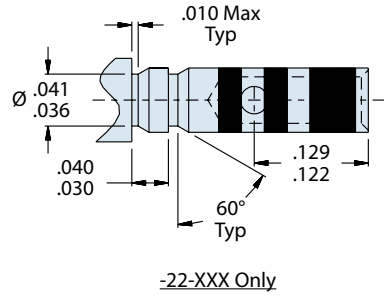

Thermocouple Socket Contact to Fit D38999 Series II Connectors

Mating End Size	Wire Accomodation	Military Part Number	Glenair Part Number
22	22-28 AWG	M39029/89-494	850-025-22-494
22	22-28 AWG	M39029/89-495	850-025-22-495
22	22-28 AWG	M39029/89-496	850-025-22-496
22	22-28 AWG	M39029/89-497	850-025-22-497
20	20-24 AWG	M39029/89-498	850-025-20-498
20	20-24 AWG	M39029/89-499	850-025-20-499
20	20-24 AWG	M39029/89-500	850-025-20-500
20	20-24 AWG	M39029/89-501	850-025-20-501
16	16-20 AWG	M39029/89-502	850-025-16-502
16	16-20 AWG	M39029/89-503	850-025-16-503
16	16-20 AWG	M39029/89-504	850-025-16-504
16	16-20 AWG	M39029/89-505	850-025-16-505

D

850-025
AS39029/89 Type
Thermocouple Socket Contact

Special Purpose

TABLE I: CONTACT DIMENSIONS

Size	Military Number	Glenair Part Number	A (ref)	ø B Min	ø C	ø D	ø E	ø F Max	ø G	H
22	M39029/89-494	850-025-22-494	.518	.031	.062 .060	.022 .018	.0355 .0335	.062	.048 .046	.005 .003
	M39029/89-495	850-025-22-495								
	M39029/89-496	850-025-22-496								
	M39029/89-497	850-025-22-497								
20	M39029/89-498	850-025-20-498	.518	.0415	.094 .091	.032 .026	.048 .046	.078	.070 .068	.010 .005
	M39029/89-499	850-025-20-499								
	M39029/89-500	850-025-20-500								
	M39029/89-501	850-025-20-501								
16	M39029/89-502	850-025-16-502	.518	.064	.130 .127	.042 .036	.068 .066	.113	.103 .101	.010 .005
	M39029/89-503	850-025-16-503								
	M39029/89-504	850-025-16-504								
	M39029/89-505	850-025-16-505								