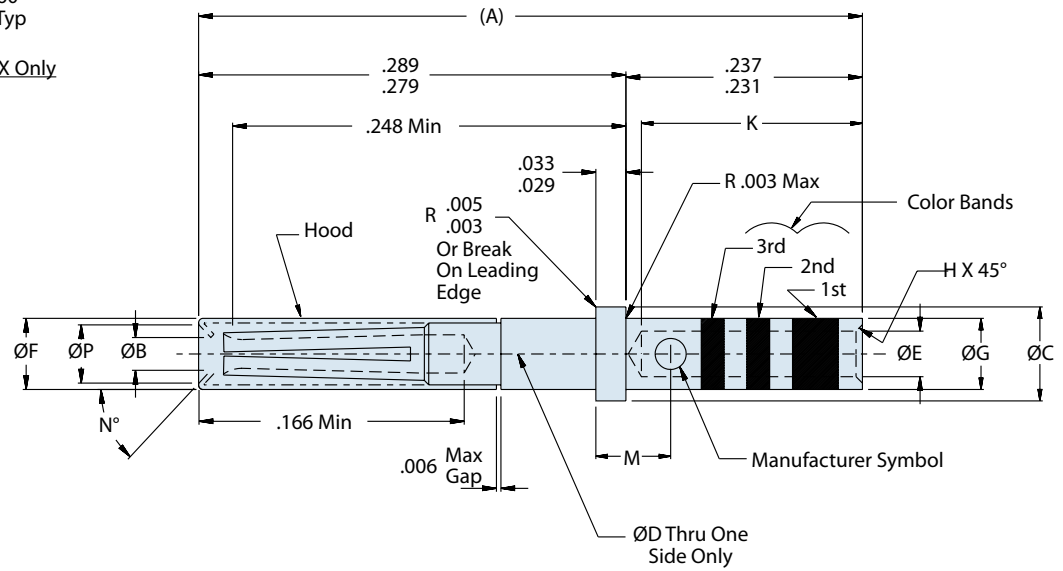

Thermocouple Socket Contact to Fit D38999 Series II Connectors

Mating End Size	Wire Accomodation	Military Part Number	Glenair Part Number
22	22-28 AWG	M39029/89-494	850-025-22-494
22	22-28 AWG	M39029/89-495	850-025-22-495
22	22-28 AWG	M39029/89-496	850-025-22-496
22	22-28 AWG	M39029/89-497	850-025-22-497
20	20-24 AWG	M39029/89-498	850-025-20-498
20	20-24 AWG	M39029/89-499	850-025-20-499
20	20-24 AWG	M39029/89-500	850-025-20-500
20	20-24 AWG	M39029/89-501	850-025-20-501
16	16-20 AWG	M39029/89-502	850-025-16-502
16	16-20 AWG	M39029/89-503	850-025-16-503
16	16-20 AWG	M39029/89-504	850-025-16-504
16	16-20 AWG	M39029/89-505	850-025-16-505

D

850-025
AS39029/89 Type
Thermocouple Socket Contact

Special Purpose

TABLE I: CONTACT DIMENSIONS

Size	Military Number	Glenair Part Number	A (ref)	ø B Min	ø C	ø D	ø E	ø F Max	ø G	H
22	M39029/89-494	850-025-22-494	.518	.031	.062 .060	.022 .018	.0355 .0335	.062	.048 .046	.005 .003
	M39029/89-495	850-025-22-495								
	M39029/89-496	850-025-22-496								
	M39029/89-497	850-025-22-497								
20	M39029/89-498	850-025-20-498	.518	.0415	.094 .091	.032 .026	.048 .046	.078	.070 .068	.010 .005
	M39029/89-499	850-025-20-499								
	M39029/89-500	850-025-20-500								
	M39029/89-501	850-025-20-501								
16	M39029/89-502	850-025-16-502	.518	.064	.130 .127	.042 .036	.068 .066	.113	.103 .101	.010 .005
	M39029/89-503	850-025-16-503								
	M39029/89-504	850-025-16-504								
	M39029/89-505	850-025-16-505								