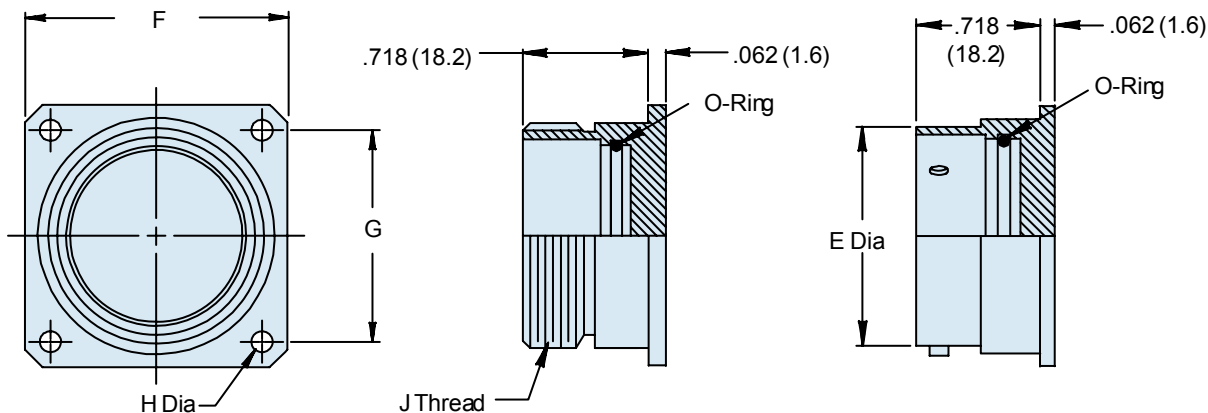

# M83723/61, MS27296 and MS27297 Dummy Storage Receptacle Threaded or Bayonet Coupling

**MATING CONNECTOR**  
MIL-DTL-26500 and  
MIL-DTL-83723, Series III

**Basic Part No.**  
M83723/61-1 Threaded Coupling  
M83723/61-2 Bayonet Coupling

**Material and Finish**  
A = Black Anodize  
R = Electroless Nickel  
W = Cadmium Olive Drab  
over Electroless Nickel

**M83723/61-1**   **18**   **A**  
Shell Size

**TABLE I: Dash Number, Cable Entry and Backshell Dimensions**

M83723 Shell Size	MS27296 MS27297 Dash No. Ref	Ø E Max		F Dim		G Dim		Ø H Max		J Thread
8	7	.561	(14.2)	.812	(20.6)	.594	(15.1)	.125	(3.2)	9/16 - 24 UNEF
10	1	.696	(17.7)	.937	(23.8)	.719	(18.3)	.125	(3.2)	11/16 - 24 UNEF
12	2	.875	(22.2)	1.031	(26.2)	.812	(20.6)	.125	(3.2)	7/8 - 20 UNEF
14	3	.935	(23.7)	1.125	(28.6)	.906	(23.0)	.125	(3.2)	15/16 - 20 UNEF
16	4	1.062	(27.0)	1.250	(31.8)	.969	(24.6)	.125	(3.2)	1 1/16 - 18 UNEF
18	5	1.187	(30.1)	1.343	(34.1)	1.062	(27.0)	.125	(3.2)	1 3/16 - 18 UNEF
20	8	1.312	(33.3)	1.437	(36.5)	1.156	(29.4)	.125	(3.2)	1 5/16 - 18 UNEF
22	6	1.437	(36.5)	1.562	(39.7)	1.250	(31.8)	.125	(3.2)	1 7/16 - 18 UNEF
24	9	1.562	(39.7)	1.703	(43.3)	1.375	(34.9)	.154	(3.9)	1 9/16 - 18 UNEF