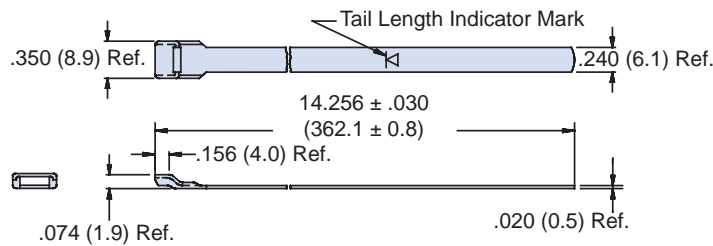

AS85049/128-3 and AS85049/128-4
BandMaster™ Clamping Band
 Standard Length, Flat or Precoiled

AS85049

B

**Standard Band M85049/128-3 and
 Precoiled Standard Band M85049/128-4**

The M85049/128-3 and -4 Standard Band is precision constructed of 300 Series SST/ Passivate and designed for use with the Glenair 600-058 Hand Banding Tool, the Glenair 601-100 BandMaster Hand Banding Tool with Counter or the Glenair 600-067 Pneumatic Banding Tool. Double-wrapped bands will accommodate diameters up to approximately 1.8 inches (45.7). Bands may be ordered flat (M85049/128-3) or precoiled (M85049/128-4). Bands come bagged and tagged in quantities from 1 to 100.

Metric dimensions (mm) are indicated in parentheses. Consult factory for diameters above 2.5 inches (63.5).

Dimensions in inches (millimeters) and are subject to change without notice.

X-ON Electronics

Largest Supplier of Electrical and Electronic Components