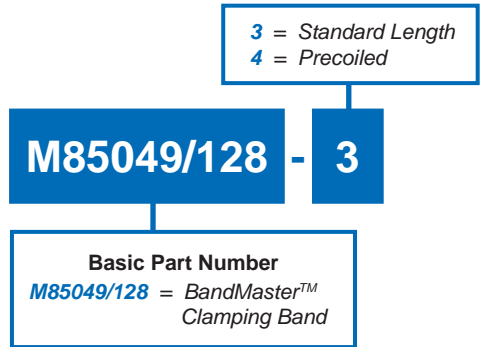

AS85049/128-3 and AS85049/128-4
BandMaster™ Clamping Band
 Standard Length, Flat or Precoiled

AS85049

B

**Standard Band M85049/128-3 and
 Precoiled Standard Band M85049/128-4**

The M85049/128-3 and -4 Standard Band is precision constructed of 300 Series SST/ Passivate and designed for use with the Glenair 600-058 Hand Banding Tool, the Glenair 601-100 BandMaster Hand Banding Tool with Counter or the Glenair 600-067 Pneumatic Banding Tool. Double-wrapped bands will accommodate diameters up to approximately 1.8 inches (45.7). Bands may be ordered flat (M85049/128-3) or precoiled (M85049/128-4). Bands come bagged and tagged in quantities from 1 to 100.

Metric dimensions (mm) are indicated in parentheses. Consult factory for diameters above 2.5 inches (63.5).

Dimensions in inches (millimeters) and are subject to change without notice.

X-ON Electronics

Largest Supplier of Electrical and Electronic Components