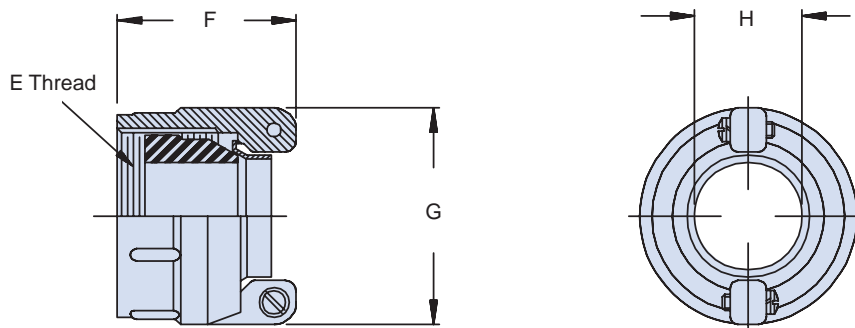

B

TABLE I: Shell Size, Cable Entry and Backshell Dimensions

Dash No.	Conn. Shell Ref.(s)	E Thread Class 2B	F Max		Ø G Max		H Min	
3B	8S, 10S	1/2 - 28 UNEF	1.031	(26.2)	.812	(20.6)	.231	(5.9)
4B	10SL, 12S, 12	5/8 - 24 UNEF	1.031	(26.2)	.937	(23.8)	.315	(8.0)
6B	14S, 14	3/4 - 20 UNEF	1.031	(26.2)	1.062	(27.0)	.440	(11.2)
8B	16S, 16	7/8 - 20 UNEF	1.031	(26.2)	1.188	(30.2)	.515	(13.1)
10B	18	1 - 20 UNEF	1.094	(27.8)	1.312	(33.3)	.614	(15.6)
12B	20, 22	1 3/16 - 18 UNEF	1.219	(31.0)	1.562	(39.7)	.738	(18.7)
16B	24, 28	1 7/16 - 18 UNEF	1.219	(31.0)	1.750	(44.5)	.926	(23.5)
20B	32	1 3/4 - 18 UNS	1.344	(34.1)	2.250	(57.2)	1.200	(30.5)
24B	36	2 - 18 UNS	1.547	(39.3)	2.375	(60.3)	1.363	(34.6)
28B	40	2 1/4 - 16 UN	1.547	(39.3)	2.625	(66.7)	1.611	(40.9)
32B	44	2 1/2 - 16 UN	1.734	(44.0)	2.812	(71.4)	1.865	(47.4)
40B	48	3 - 16 UN	1.781	(45.2)	3.312	(84.1)	2.365	(60.1)

APPLICATION NOTES

1. Finish on M85049/1 is Cadmium Olive Drab over Electroless Nickel (1,000 hour salt spray).
2. Assembly to be identified with manufacturer's name and part number, space permitting.
3. Cable Entry is defined as the accommodation entry for the wire bundle or cable. Dimensions are not intended for inspection criteria.
4. For complete dimensions, see the applicable Military Specification.
5. Metric dimensions (mm) are in parentheses.

Dimensions in inches (millimeters) and are subject to change without notice.

X-ON Electronics

Largest Supplier of Electrical and Electronic Components

Click to view similar products for [Circular MIL Spec Strain Reliefs & Adapters](#) category: