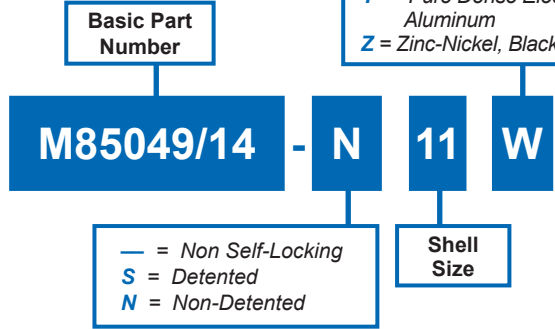

# AS85049/14S Self-Locking E-Nut

AS85049

B

CONNECTOR DESIGNATOR:	
<b>H</b>	MIL-DTL-38999 Series III & IV EN36455

Finish
<i>A</i> = Anodize, Black
<i>N</i> = Electroless Nickel
<i>W</i> = 1,000 Hour Cadmium Olive Drab over Electroless Nickel
<i>X</i> = Nickel Fluorocarbon Polymer
<i>Y</i> = Pure Dense Electrodeposited Aluminum
<i>Z</i> = Zinc-Nickel, Black

Shell Size	Shell Size Code Ref.	A Thread Class 2B	Ø C Max	
9	A	M12 X 1 - 6H	.86	(21.8)
11	B	M15 X 1 - 6H	.98	(24.9)
13	C	M18 X 1 - 6H	1.16	(29.5)
15	D	1M22 X 1 - 6H	1.28	(32.5)
17	E	M25 X 1 - 6H	1.41	(35.8)
19	F	M28 X 1 - 6H	1.52	(38.6)
21	G	M31 X 1 - 6H	1.64	(41.7)
23	H	M34 X 1 - 6H	1.77	(45.0)
25	J	M37 X 1 - 6H	1.89	(48.0)

- APPLICATION NOTES**
- For complete dimensions, see the applicable Military Specification.
  - Metric dimensions (mm) are indicated in parentheses.

Dimensions in inches (millimeters) and are subject to change without notice.