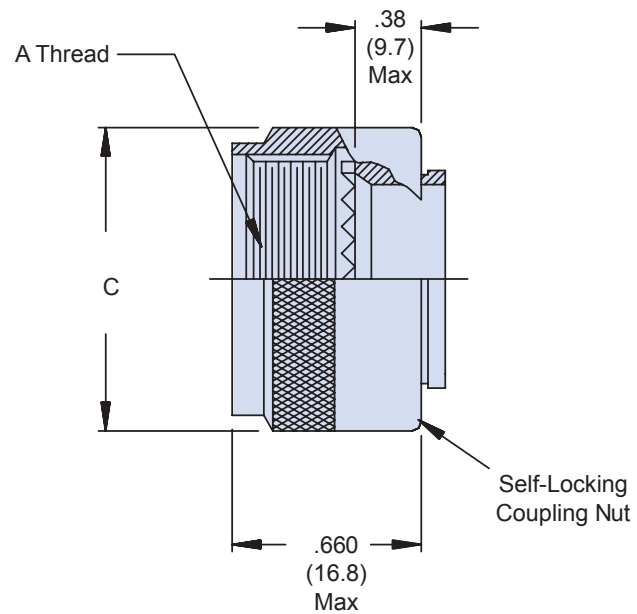

# AS85049/14S Self-Locking E-Nut

AS85049

B

CONNECTOR DESIGNATOR:	
<b>H</b>	MIL-DTL-38999 Series III & IV EN36455

Finish
<i>A</i> = Anodize, Black
<i>N</i> = Electroless Nickel
<i>W</i> = 1,000 Hour Cadmium Olive Drab over Electroless Nickel
<i>X</i> = Nickel Fluorocarbon Polymer
<i>Y</i> = Pure Dense Electrodeposited Aluminum
<i>Z</i> = Zinc-Nickel, Black

Shell Size	Shell Size Code Ref.	A Thread Class 2B	Ø C Max	
9	A	M12 X 1 - 6H	.86	(21.8)
11	B	M15 X 1 - 6H	.98	(24.9)
13	C	M18 X 1 - 6H	1.16	(29.5)
15	D	1M22 X 1 - 6H	1.28	(32.5)
17	E	M25 X 1 - 6H	1.41	(35.8)
19	F	M28 X 1 - 6H	1.52	(38.6)
21	G	M31 X 1 - 6H	1.64	(41.7)
23	H	M34 X 1 - 6H	1.77	(45.0)
25	J	M37 X 1 - 6H	1.89	(48.0)

- APPLICATION NOTES**
- For complete dimensions, see the applicable Military Specification.
  - Metric dimensions (mm) are indicated in parentheses.

Dimensions in inches (millimeters) and are subject to change without notice.