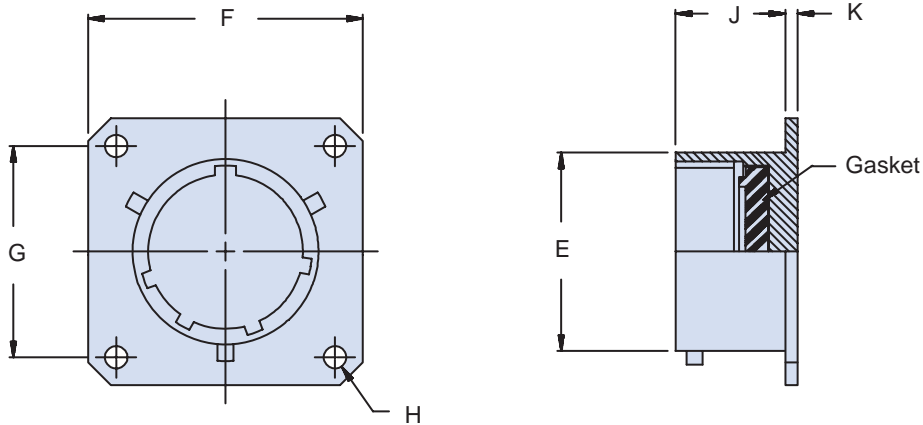

MS3115 Dummy Storage Receptacle Bayonet Coupling

MATING CONNECTOR
MIL-DTL-26482

Material and Finish
A = Hard Anodize
C = Cadmium Olive Drab
L = Electroless Nickel
W = Cadmium Olive Drab over Electroless Nickel

Basic Part No.

MS3115 - 16 L

Dash No.
(Table II)

TABLE I: Dash Number, Cable Entry and Backshell Dimensions

Shell Size	E		F		G		Ø H		J		K	
	±.003	(.1)	Max	Dim	±.005	(0.1)	±.016	(.4)	±.016	(.4)		
8	.471	(12.0)	.828	(21.0)	.594	(15.1)	.120	(3.0)	.478	(12.1)	.062	(1.6)
10	.588	(14.9)	.954	(24.2)	.719	(18.3)	.120	(3.0)	.478	(12.1)	.062	(1.6)
12	.748	(19.0)	1.047	(26.6)	.812	(20.6)	.120	(3.0)	.478	(12.1)	.062	(1.6)
14	.873	(22.2)	1.141	(29.0)	.906	(23.0)	.120	(3.0)	.478	(12.1)	.062	(1.6)
16	.998	(25.3)	1.234	(31.3)	.969	(24.6)	.120	(3.0)	.478	(12.1)	.062	(1.6)
18	1.123	(28.5)	1.328	(33.7)	1.062	(27.0)	.120	(3.0)	.478	(12.1)	.062	(1.6)
20	1.248	(31.7)	1.453	(36.9)	1.156	(29.4)	.120	(3.0)	.572	(14.5)	.094	(2.4)
22	1.373	(34.9)	1.578	(40.1)	1.250	(31.8)	.120	(3.0)	.572	(14.5)	.094	(2.4)
24	1.498	(38.0)	1.703	(43.3)	1.375	(34.9)	.147	(3.7)	.605	(15.4)	.094	(2.4)