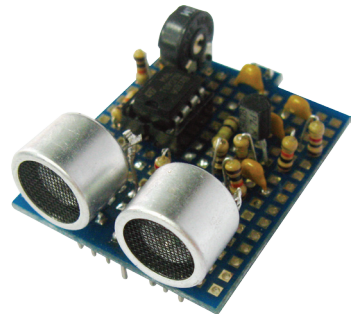

ASURO Ultrasound KIT ARX-ULT

Circuit ARX-ULT

Short manual for the ASURO ULTRA SOUND KIT

An very extensive description can be found in the book MORE FUN WITH ASURO volume I and <http://www.globalspecialties.com>