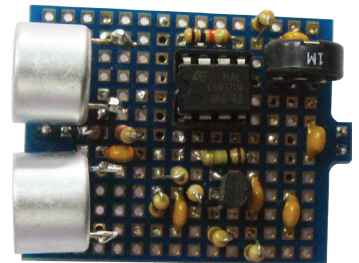

ASURO Ultrasound KIT ARX-ULT

Circuit ARX-ULT

Short manual for the ASURO ULTRA SOUND KIT

An very extensive description can be found in the book MORE FUN WITH ASURO volume I and <http://www.globalspecialties.com>