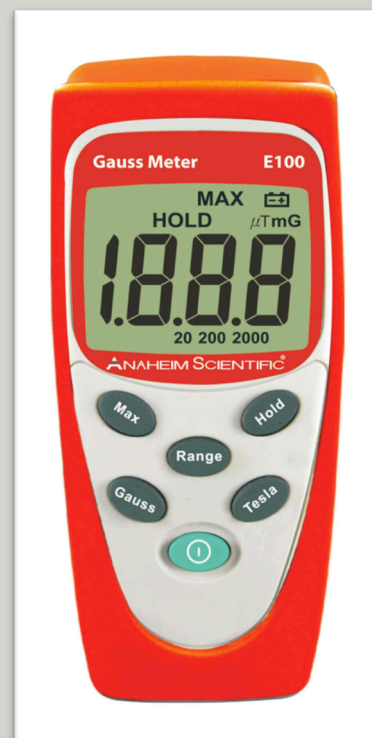

Gauss Meter

Description:

The E100 Gauss Meter is a magnetic field meter designed to measure extremely low frequencies (ELF) of 30 to 300 Hz.

Features:

- Readings in micro-Tesla or milli-Gauss
- Data hold (HOLD)
- Maximum hold (MAX)
- Range display (20,200,2000)
- Low battery indicator “”
- Over load display “OL”

Applications:

- This meter is applied to measuring electromagnetic fields of extremely low frequency (**ELF**) of 30 to 300Hz.
- It is capable of measuring the electromagnetic field radiation intensity that is produced from electric transmission equipment, power lines, microwave ovens, air conditioners, refrigerators, computer monitors, video/audio devices and so forth.
- The magnetic field unit is Tesla (T), Gauss (G), milli-Gauss (mG) or micro-Tesla (μ T)

WARRANTY

Technical Specifications

Display	3-1/2 digits LCD, maximum reading 1999
Range	200/2000 mG, 20/200 μ T
Resolution	0.1/1 mG or 0.01/0.1 μ T
Frequency response	30Hz to 300Hz
Sensor	Single Axis
Accuracy	$\pm(2.5\% \pm 6\text{dgt})$ at 50Hz/60Hz
Over Load Indicator	LCD displays "OL"
Sample Rate	2.5 times per second
Battery	9V
Battery Life	Approximate 100 hours
Weight	About 170g
Dimensions	130(L) x 56(W) x 38(H)mm