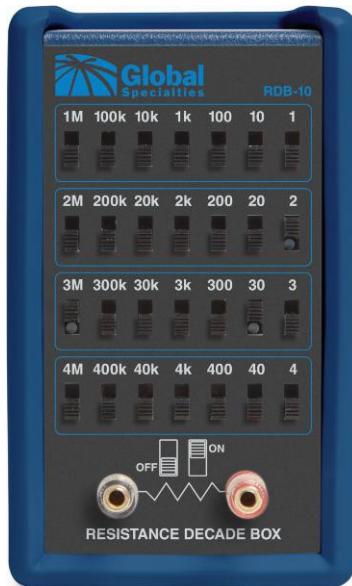

Accessories

Decade Boxes

Model RDB-10 Resistance Decade Box

Use Model RDB-10 to:

- Select resistance in series or in parallel combinations
- Substitute resistance in servicing applications
- Vary resistance levels in circuitry design
- Determine impedance, reactance and frequency characteristics
- Ideal for classroom education
- Demonstrate Ohm's Law and other effects by varying resistance

Features:

- ▶ Calibrate test equipment with its high accuracy of 1%
- ▶ 28 switches organized in a clean 4 x 7 grid for easy use
- ▶ All switches clearly display a visible white dot when in the ON position
- ▶ Includes a protective rubber holster with tilt-stand for ease of use and viewing
- ▶ Ideal for service, prototype and experimental and educational use
- ▶ Set at any resistance value from 1 ohm to 11 Megohms in one ohm increments
- ▶ Input terminals accept standard banana plugs, bare wires, spade lugs or alligator clips
- ▶ One Year Warranty

Innovative Training Solutions

www.globalspecialties.com

Model RDB-10 is a hand held Resistance decade box that creates a specific resistance value using a combination of switches. Designed with accuracy to meet the needs of industry and education alike.

The RDB-10 is a compact, convenient tool for aiding in engineering design and testing as well as calibration of test equipment.

It offers 7 decades of resistance ranges, from 1 Ω to over 11 M Ω in 1 Ω steps. Easy-to-use slide switches allow for straightforward addition and subtraction of resistance values. RDB-10 is a passive device that requires no power source.