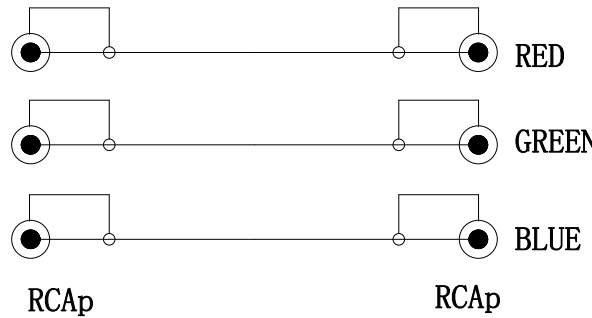

Construction

Wiring Method

Packing length

REVISION			
REV	DESCRIPTION	APPROVAL	DATE

PACKING:

1. 1pcs Single Packed in one polybay with sticker (P/N and code number)
2. 10pcs in one polybag .
3. 20pcs/inner box, 40pcs/out carton.

9			
8	STICKER	Code number:4040849507892	1PCS
7	POLYBAG	Dimension:160*180mm	1PCS
6	MOLD HOOD	PVC, COLOR:BLACK	6PCS
5	COLOR RING	PVC, COLOR:RED. GREEN. BLUE	6PCS
4	CONNECTOR	RCA PLUG360° NICKEL	6PCS
3	OUT BOX	Dimension:39*33*26CM box:B=C	1PCS
2	INNER BOX	Dimension:31*18.5*24CM box:B=C	2PCS
1	CABLE	CONSTRUCTION	2.0m
NO	MATERIAL	DESCRIPTION	Q`TY

VENDOR:669		MODEL	AVK607-200 NO:50789
DRAW	Xie Fen	TITLE	3*RCA PLUG TO 3*RCA PLUG
DIRECTOR		<h1>W.E.C</h1>	
APPROVAL			
DATE	22/11/07		

X-ON Electronics

Largest Supplier of Electrical and Electronic Components