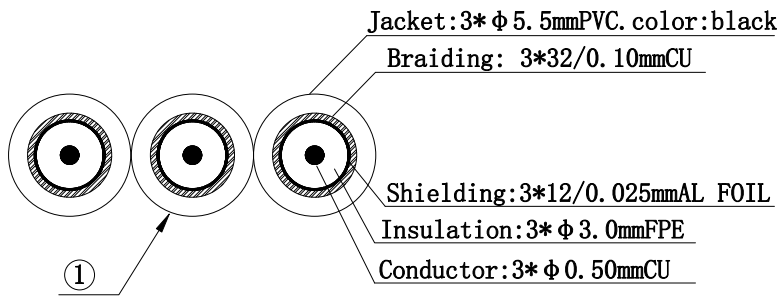

Construction

Wiring Method

Packing length

REVISION			
REV	DESCRIPTION	APPROVAL	DATE

PACKING:

1. 1pcs Single Packed in one polybay with sticker (P/N and code number)
2. 10pcs in one polybag .
3. 20pcs/inner box, 40pcs/out carton.

9			
8	STICKER	Code number:4040849507892	1PCS
7	POLYBAG	Dimension:160*180mm	1PCS
6	MOLD HOOD	PVC, COLOR:BLACK	6PCS
5	COLOR RING	PVC, COLOR:RED. GREEN. BLUE	6PCS
4	CONNECTOR	RCA PLUG360° NICKEL	6PCS
3	OUT BOX	Dimension:39*33*26CM box:B=C	1PCS
2	INNER BOX	Dimension:31*18.5*24CM box:B=C	2PCS
1	CABLE	CONSTRUCTION	2.0m
NO	MATERIAL	DESCRIPTION	Q`TY

VENDOR:669		MODEL	AVK607-200 NO:50789
DRAW	Xie Fen	TITLE	3*RCA PLUG TO 3*RCA PLUG
DIRECTOR		<h1>W.E.C</h1>	
APPROVAL			
DATE	22/11/07		

X-ON Electronics

Largest Supplier of Electrical and Electronic Components