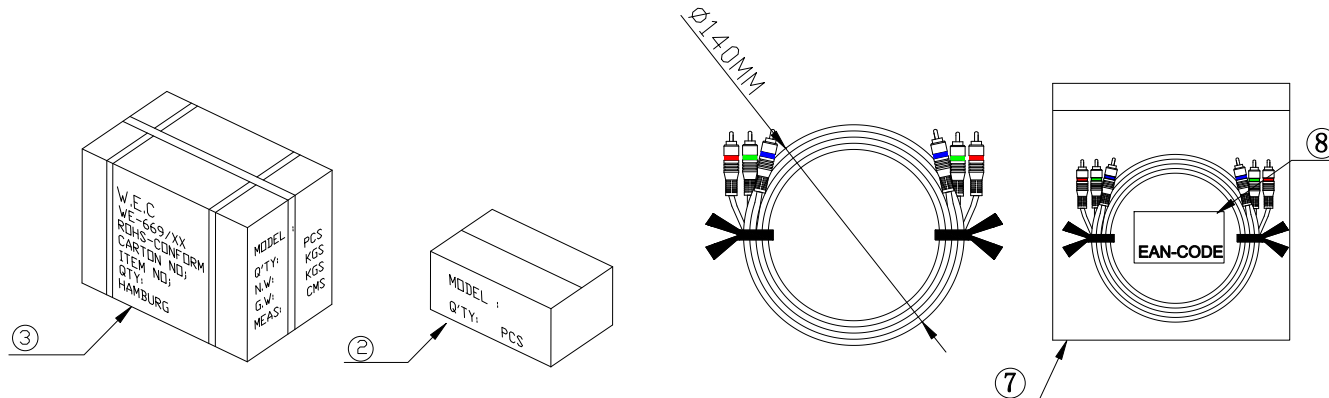

Construction

Wiring Method

Packing length

REVISION			
REV	DESCRIPTION	APPROVAL	DATE

PACKING:

1. 1pcs Single Packed in one polybay with sticker (P/N and code number)
2. 10pcs in one polybag .
3. 20pcs/inner box, 40pcs/out carton.

9			
8	STICKER	Code number:4040849507892	1PCS
7	POLYBAG	Dimension:160*180mm	1PCS
6	MOLD HOOD	PVC, COLOR:BLACK	6PCS
5	COLOR RING	PVC, COLOR:RED. GREEN. BLUE	6PCS
4	CONNECTOR	RCA PLUG360° NICKEL	6PCS
3	OUT BOX	Dimension:39*33*26CM box:B=C	1PCS
2	INNER BOX	Dimension:31*18.5*24CM box:B=C	2PCS
1	CABLE	CONSTRUCTION	2.0m
NO	MATERIAL	DESCRIPTION	Q`TY

VENDOR:669		MODEL	AVK607-200 NO:50789
DRAW	Xie Fen	TITLE	3*RCA PLUG TO 3*RCA PLUG
DIRECTOR		<h1>W.E.C</h1>	
APPROVAL			
DATE	22/11/07		

X-ON Electronics

Largest Supplier of Electrical and Electronic Components