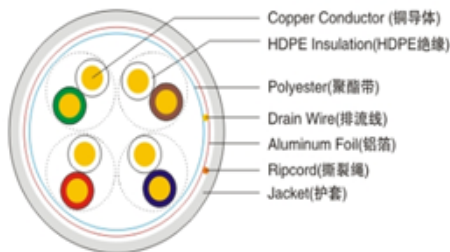

50973, 50975:CAT 5e network cable, F/UTP, grey **TECHNICAL DATA SHEET**
100Ω CAT5 FTP 4pairs cable category5 - 100MHz -Eca LSZH

Insulation / Pairs Color			
Pairs #	Color	Pairs #	Color
1	White/Blue; Blue	2	White/orange; Orange
3	White/Green; Green	4	White/Brown; Brown

CABLE DESCRIPTION

1-CONDUCTOR	PARAMETER	UNIT	VALUE
TYPE: Bare copper	Max.linear tesistance.	Ω/km	≤105
DIAMETER: 0.51mm±0.005mm	Mutual capacity(nom.)	pF/m	56
AWG: 24 AWG	Unbalance capacity max (p/p at 1 KHz)	pF/km	1600
2-INSULATION	Unbalance Conductor DC Resistan (%)		≤3
TYPE: HDPE	Characteristic impedance (1 at 100 MHz)	Ω	100±15
DIAMETER: 1.03mm ±0.05mm	VELOCITY OF PROPAGATION (f>1MHz)	%of c	66
3-SYNTHETICAL SEPARTION FOIL:	Marking		
polyester PET	CAT 5e network cable, F/UTP, grey		
4-DRAIN WIRE: 0.5mm CCS	CU, AWG 24/1 (solid), LSZH		
5-SHIELDING: Al Foil 0.05	Reaction to fire: Eca; EN 50575:2014+A1: 2016		
6- BRAIDING:			
7-RIP CORD YES			
8-OUTER JACKET			
TYPE: Eca LSZH			
COLOUR: Grey			
THICKNESS: 0.55mm±0.05mm			
EXTERNAL DIAMETI 6.2 mm±0.5mm			