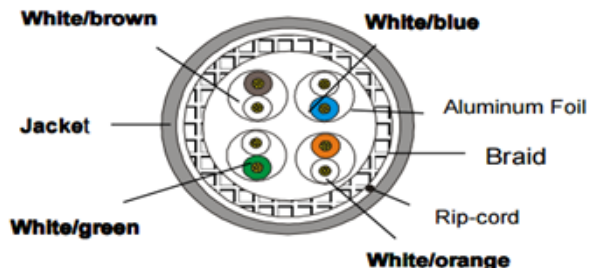

S/FTP 4pairs cable category6

COLOUR:
 BLUE-WHITE/BLUE
 ORANGE-WHITE/ORANGE
 GREEN-WHITE/GREEN
 BROWN-WHITE/BROWN

grey
 93953 100m
 95693 305m

white
 94217 100m
 94218 305m

CABLE DESCRIPTION

1-CONDUCTOR

TYPE:STRANDED-Copper clad aluminum wire
 DIAMETER:7/0.19mm AWG:26/7

2-INSULATION

TYPE:PE solid
 DIAMETER:1.0mm±0.01mm

3-PiMF:every pair with the AL FOIL shield

4-Braiding

AL wire 80*0.12mm Coverage 60%

5-RIP CORD

YES

6-OUTER JACKET